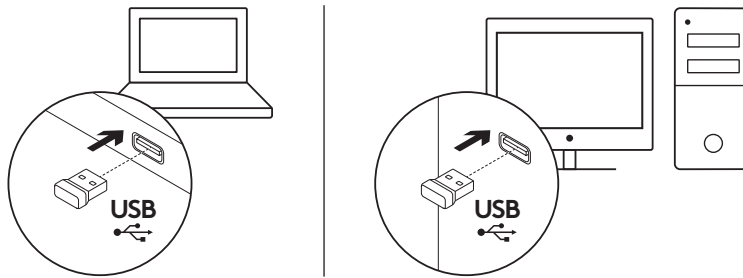

## WHAT'S IN THE BOX

1. Logitech K270 Keyboard
2. Logitech M185 Mouse
3. AAA Battery x 2
4. AA Battery x 1
5. USB Nano receiver
6. User documentation

## CONNECTING THE KEYBOARD AND MOUSE

[www.logitech.com/support/mk270](http://www.logitech.com/support/mk270)

1

2

3