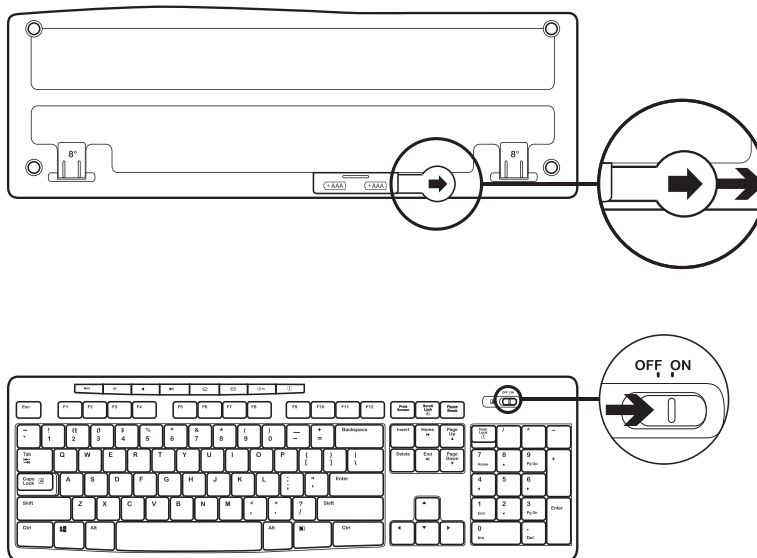

WHAT'S IN THE BOX

1. Logitech K270 Keyboard
2. Logitech M185 Mouse
3. AAA Battery x 2
4. AA Battery x 1
5. USB Nano receiver
6. User documentation

CONNECTING THE KEYBOARD AND MOUSE

www.logitech.com/support/mk270

1

2

3