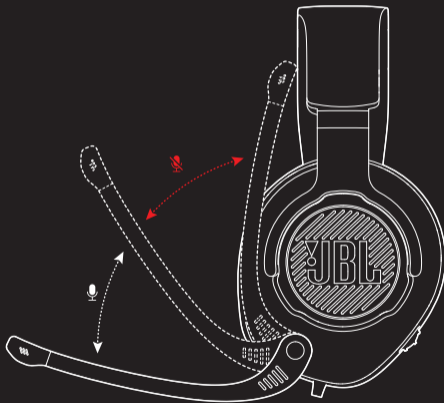

004 MICROPHONE