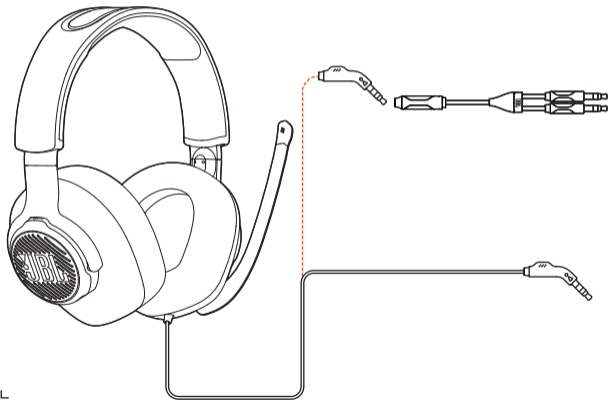

PC SPLITTER

WINDSHIELD FOAM FOR
BOOM MICROPHONE

QSG | WARRANTY CARD |
WARNING CARD

002 OVERVIEW

- 01 VOLUME CONTROL
- 02 DETACHABLE WINDSHIELD FOAM
- 03 VOICE FOCUS BOOM MICROPHONE
- 04 FLAT-FOLD EAR CUP

003 SETUP