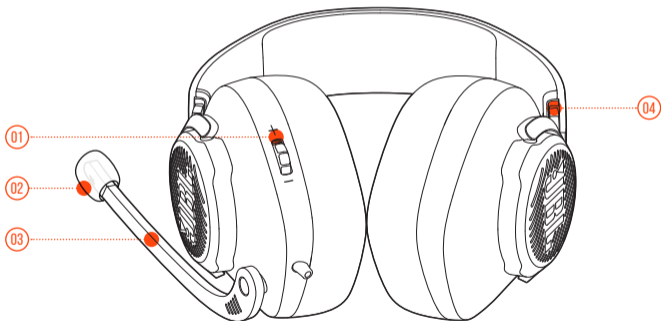

PC SPLITTER

WINDSHIELD FOAM FOR
BOOM MICROPHONE

QSG | WARRANTY CARD |
WARNING CARD

002 OVERVIEW

- 01 VOLUME CONTROL
- 02 DETACHABLE WINDSHIELD FOAM
- 03 VOICE FOCUS BOOM MICROPHONE
- 04 FLAT-FOLD EAR CUP

003 SETUP