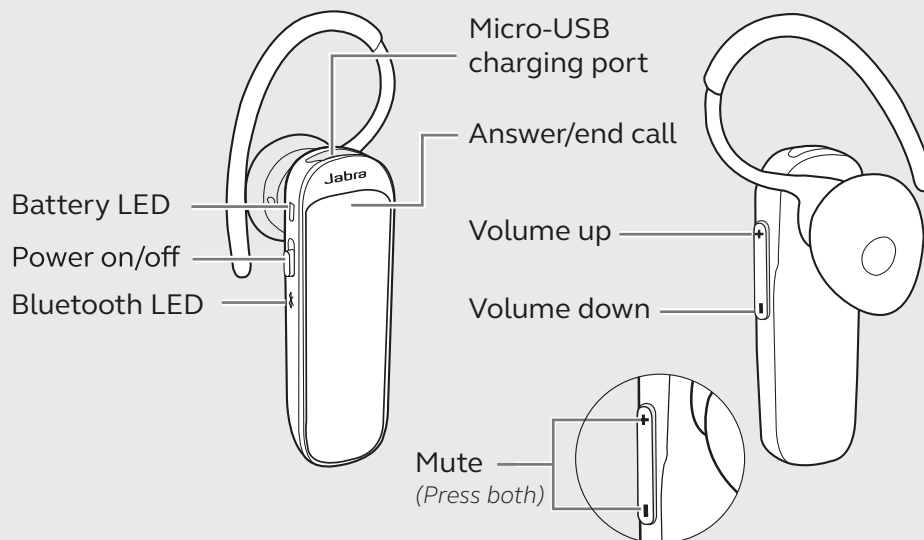

The Talk 25 SE gets the most out of your media, letting you wirelessly stream GPS directions, music and podcasts from your mobile phone. It also comes with Voice Guidance, notifying you when you need to recharge the device, and giving updates on your connection status.

Long lasting calls. Power-saving technology.

With up to 9 hours of talk time and up to 10 days of standby time, make reliable Bluetooth® wireless calls throughout the day on a single charge. With the Power Nap feature, Talk 25 SE extends battery power by turning itself off if disconnected from a device for a full hour.

HOW TO PAIR

First time pairing

1. Slide the On/Off switch to On. The Bluetooth LED will flash blue.
2. Turn on Bluetooth on your smartphone and select the Jabra Talk 25 SE from the list of available devices.

HOW TO USE

Note: Fully charge the headset before first use.

	FEATURES	BENEFITS
Audio	HD Voice* for high definition sound quality	Crystal clear call quality
Connectivity	Bluetooth® 5.0	No audio dropouts or interruptions
	A2DP technology	Allows you to stream music, podcasts and GPS
	Multi-connect	Connects to 2 Bluetooth devices simultaneously
	Jabra Status LEDs	Shows connection status and battery status
Ease of use	Power nap up to 300 days	Enables battery saving mode
	Ultimate Comfort Eargels	All-day perfect fit
	2 different sizes earhooks	Supports wearing on both right and left ear for improved comfort and fit
	Up to 9 hours of talk time	Stay connected all day
	Voice Guidance	Tells you how to pair your device, your battery and connection status
Compatibility	For compatibility information go to Jabra.com	