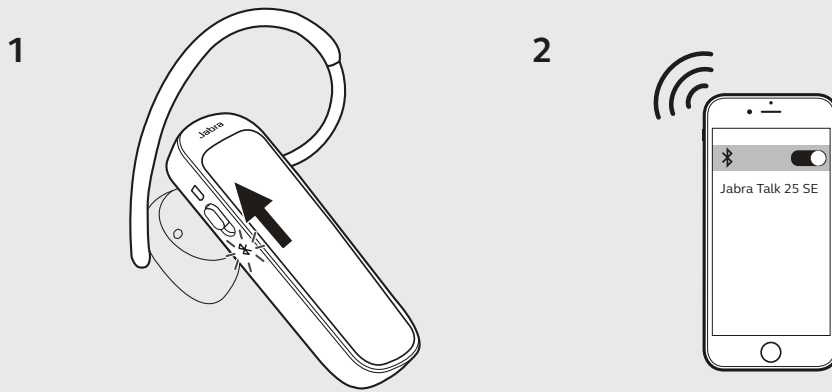

HOW TO PAIR

First time pairing

1. Slide the On/Off switch to On. The Bluetooth LED will flash blue.
2. Turn on Bluetooth on your smartphone and select the Jabra Talk 25 SE from the list of available devices.