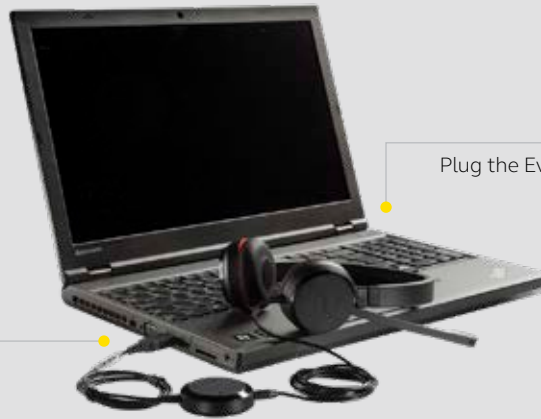

Clearer conversation for greater efficiency

Entry-level professional headset with easy call management and great sound for calls and music.

Manage calls easily

Get easy access to the most used functions, like volume and mute. You can also answer and end calls quickly and easily, directly from the control unit.

Flexible plug-and-play connectivity

Works straight out of the box. Installation is as easy as simply plugging it in to the USB port on your computer. Choose between USB-A and USB-C variants

All day comfort (Evolve 20SE)

Built for style and comfort with soft leatherette ear cushions. Adjustable headband lets you find the perfect fit.

Connects to*:

* Device dependent

HOW TO CONNECT

Plug the Evolve20/20SE into a USB port on your computer. Choose between USB-A and USB-C variants

Plug the Evolve20/20SE into a USB-A or USB-C port on your mobile devices*

HOW TO USE – CALL MANAGEMENT

FEATURES		BENEFITS
Connectivity	USB-A or USB-C connectivity Certifications	Plug-and-play connectivity to your computer or mobile device* via USB-A or USB-C** Leading UC vendors and Microsoft Teams**
Audio	Microphone Software integration Speakers	Noise-cancelling microphone eliminates background noise Additional features available via Jabra Xpress and Jabra Direct Powerful 28mm speakers deliver richer sound for a more immersive audio experience
Ease of use	Call management All day comfort	Answer/reject calls; increase/decrease speaker volume; mute Foam or leatherette ear cushions** and an on-ear wearing style for all-day comfort
Variants	UC and MS variants Wearing styles	Choose from UC or MS Teams variants Available in stereo and mono variants
Compatibility	Leading UC vendors and Microsoft teams**	  