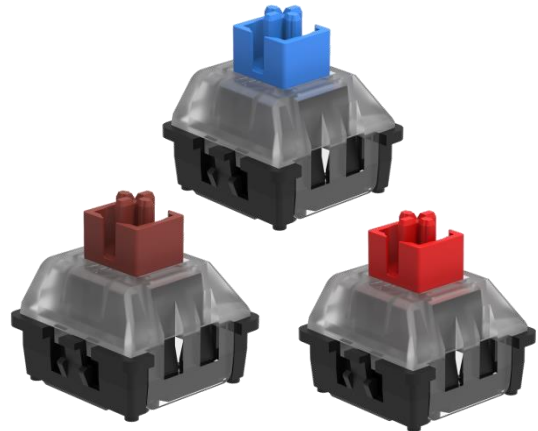

Simply put, the CK351 is a capable tool that gets the job done and looks good while doing so with a brushed aluminum top!

FEATURES

- **Minimalistic Brushed Aluminum Design** – Brushed top plate in pure black color, floating keycaps, and minimalistic design built with functionality in mind.
- **Optical Switches** - Rated for a 100 million+ lifespan and almost 0 debounce time to never let you down in the heat of battle.
- **RGB Backlighting** - Per-key illumination with multiple lighting modes and effects for stunning looks.
- **On-the-Fly Controls** - Make real-time adjustments to lighting or access quick media controls with no software necessary so you can stay in-game and focus on getting those frags!
- **MasterPlus Support** – Brand new MasterPlus software, giving you advanced custom functions, and allows you to synchronize all your Cooler Master devices that support MasterPlus.
- **Full N-Key RollOver (NKRO)** - support so that every press is registered and the keyboard will never be your limiting factor!
- **3-Way Cable Management** Grooves underneath the keyboard. No matter if your Computer is to your left or right, your CK351 cable can cleanly be routed to the right direction.
- **Standard Layout** for those Pro users interested in custom keycaps, the CK351 features a standard sizes layout and bottom row!
- **IP58 Dust & Water Resistance** – Protect the electric parts from dust and water.

FEATURE HIGHLIGHT

IP58 Dust & Water Resistance

RGB Backlighting - Per-key LEDs with multiple lighting modes and effects to highlight all your dominating killstreaks

Brushed Aluminum Design - Curved top plate, floating keycaps, and minimalistic design built with functionality in mind