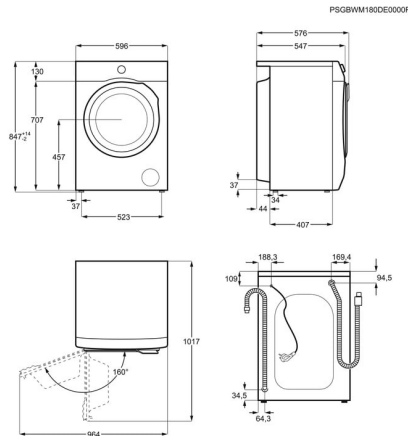

Specifikacije

Nordic_WM_FamilyName	PerfectCare 600
Energy cons. Std. Cotton 60°C (kWh)	0
Progr. time Std. Cotton 60°C (min)	0
Water cotton 60	0
Washing capacity (kg)	8
Drum volume	53
Moisture % after max. spin (2010/30/EC)	0
Motor system	Inverter
Washing noise (dB(A) re 1 pW) (2010/30/EC)	0
Spinning noise (dB(A) re 1 pW) (2010/30/EC)	0
Dimensions HxWxD in mm	847x596x547
Depth max, mm	576
Wheels	4 adj feet
Cord length external	1.8
Inlet hose length	130
Outlet hose length	145
Connected load (W)	2000
Voltage	230
Required fuse (A)	10
Frequency	50

ProductTitle	Electrolux PerfectCare 600 mašina za pranje veša kapaciteta 8 kg i 1400 obrtaja
Porthole type of	D White L
Woolmark	Woolmark Blue + Certified Ariel/Lenor
Det. dispenser compartments no	3
Program list	Eco 40-60, Cottons, Synthetics, Delicates, Rapid 14min, Rinse, Spin/Drain, Anti Allergy Vapour, Duvet, Silk, Wool, Sport, Outdoor, Denim