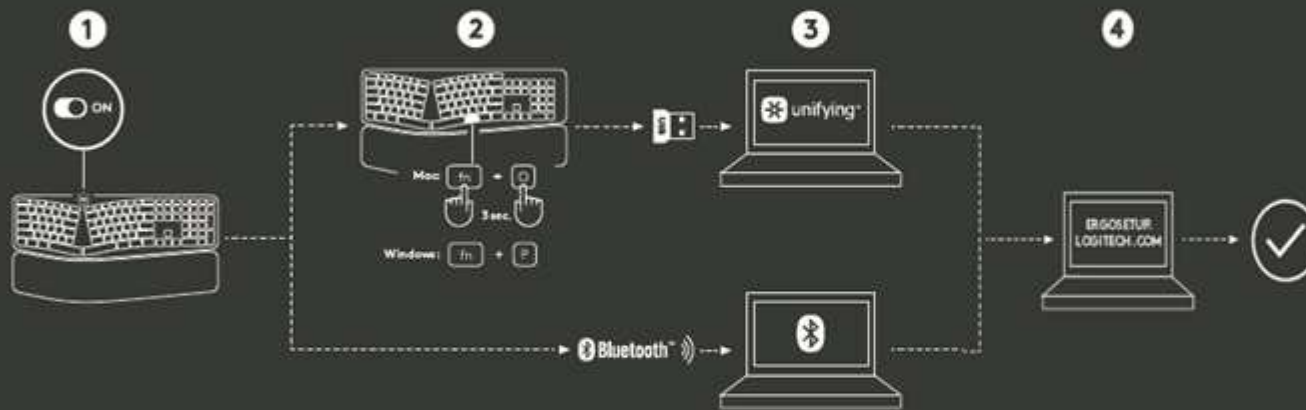

logitech
Ergo K860

EASY SWITCH™