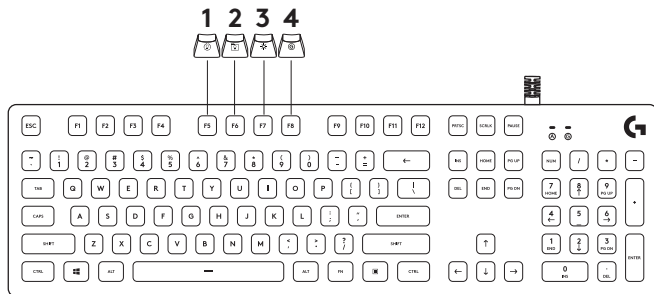

Uputstvo za upotrebu (EN)

LOGITECH tastatura G513 Carbon GX Blue

logitech

Tehnoteka je online destinacija za upoređivanje cena i karakteristika bele tehnike, potrošačke elektronike i IT uređaja kod trgovinskih lanaca i internet prodavnica u Srbiji. Naša stranica vam omogućava da istražite najnovije informacije, detaljne karakteristike i konkurentne cene proizvoda.

Posetite nas i uživajte u ekskluzivnom iskustvu pametne kupovine klikom na link:

<https://tehnoteka.rs/p/logitech-tastatura-g513-carbon-gx-blue-akcija-cena/>

G513

RGB Mechanical Gaming Keyboard
Clavier gaming mécanique RVB

logitech 

English	3
Français	8
Español	13
Português	18

KEYBOARD FEATURES - LIGHTING FUNCTIONS

- 1. FN + F5 key:** Change the lighting effect. There are 7 onboard effects:
 1. Color wave (left to right)
 2. Color wave (right to left)
 3. Color wave (center out)
 4. Breathing
 5. Color cycling
 6. Ripple
 7. Solid Cyan color
- 2. FN+F6:** Load the customized lighting profile saved in Logitech Gaming Software. The default lighting profile is colorwave effect.
- 3. FN+F7:** Adjust brightness. Toggles between 5 levels - 0%/off, 25%, 50%, 75%, 100%/Max.
- 4. FN+F8:** Toggle Game mode. By default, Game mode disables the window key. Advanced settings are available within Logitech Gaming Software.