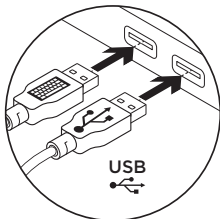

KEYBOARD FEATURES - MEDIA FUNCTIONS

- 5. FN+F9: Play/Pause
- 6. FN+F10: Stop
- 7. FN+F11: Previous
- 8. FN+F12: Next

- 9. FN+PRTSC: Toggle Mute
- 10. FN+SCRLK: Volume down
- 11. FN+PAUSE: Volume up

F1-F12 can also be used for custom macros. These advanced features and more are available via Logitech Gaming Software. Logitech Gaming Software can be downloaded at LogitechG.com/LGS.

To increase or decrease the speed of the onboard lighting effect use + or - on the numpad while pressing the FN key.

USB PLUG

The G513 gaming keyboard features one pass-through USB 2.0 port.

You must connect both USB cables in order to use the pass-through USB port.

Afin d'utiliser le port de dispositif de relais USB, vous devez connecter les deux câbles USB.

REMARQUE: vous pouvez connecter des dispositifs USB 3.0 à un port de dispositif de relais, mais le taux de transfert et de charge sera équivalent à celui d'un port USB 2.0.

Você deve conectar ambos os cabos USB para usar a porta USB pass-through.

OBSERVAÇÃO: Você pode conectar dispositivos USB 3.0 à porta pass-through, mas isso apenas oferecerá a transferência e a taxa de carregamento de uma porta USB 2.0.