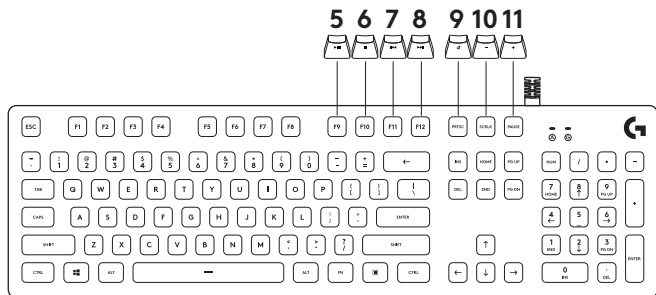

KEYBOARD FEATURES - MEDIA FUNCTIONS

5. FN+F9: Play/Pause
6. FN+F10: Stop
7. FN+F11: Previous
8. FN+F12: Next

9. FN+PRTSC: Toggle Mute
10. FN+SCRLK: Volume down
11. FN+PAUSE: Volume up

F1-F12 can also be used for custom macros. These advanced features and more are available via Logitech Gaming Software. Logitech Gaming Software can be downloaded at LogitechG.com/LGS.

To increase or decrease the speed of the onboard lighting effect use + or - on the numpad while pressing the FN key.