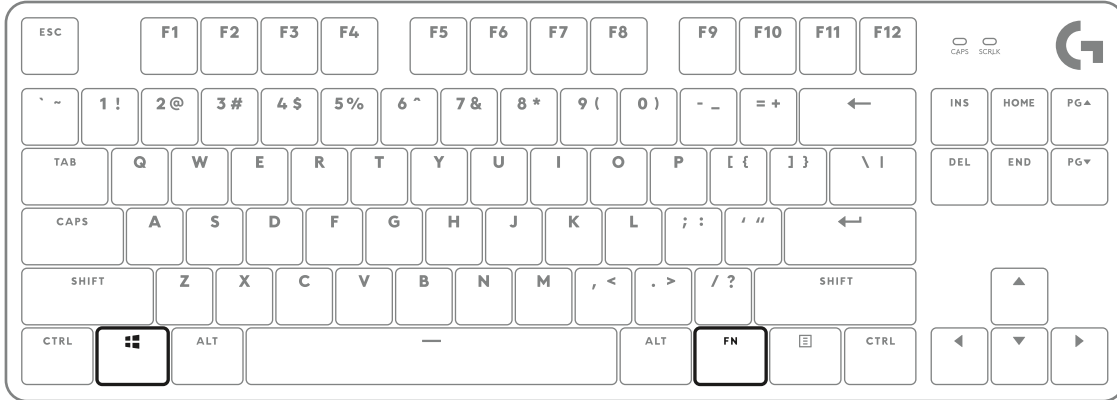

LOCKING WINDOWS KEY