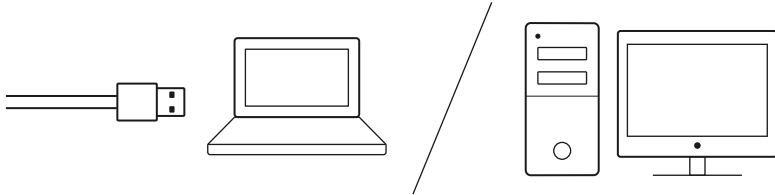

G413 TKL SE MECHANICAL GAMING KEYBOARD