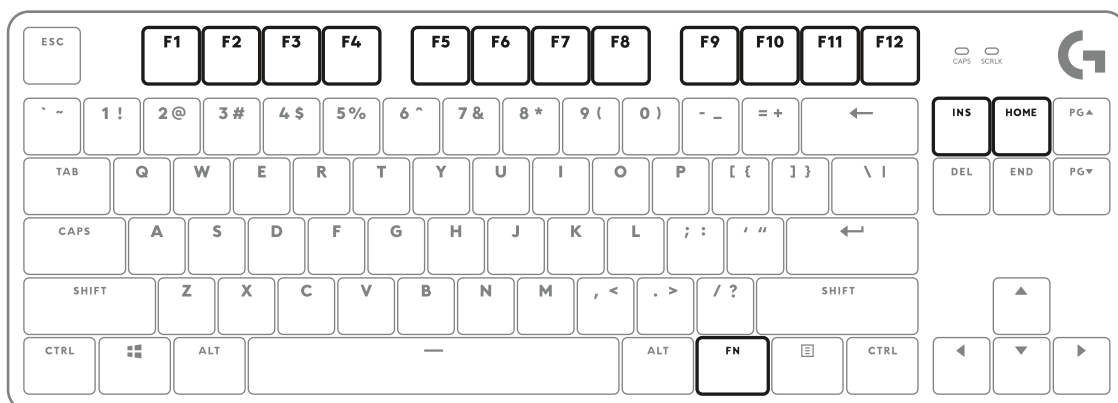

TOUCHES DE RACCOURCI