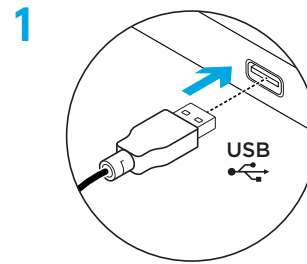

SETUP INSTRUCTIONS

Please read the instructions before operating the product.

1 Plug mouse into USB port.

2 Download and install Logitech G HUB software from logitechG.com/GHUB.

6 FULLY PROGRAMMABLE BUTTONS