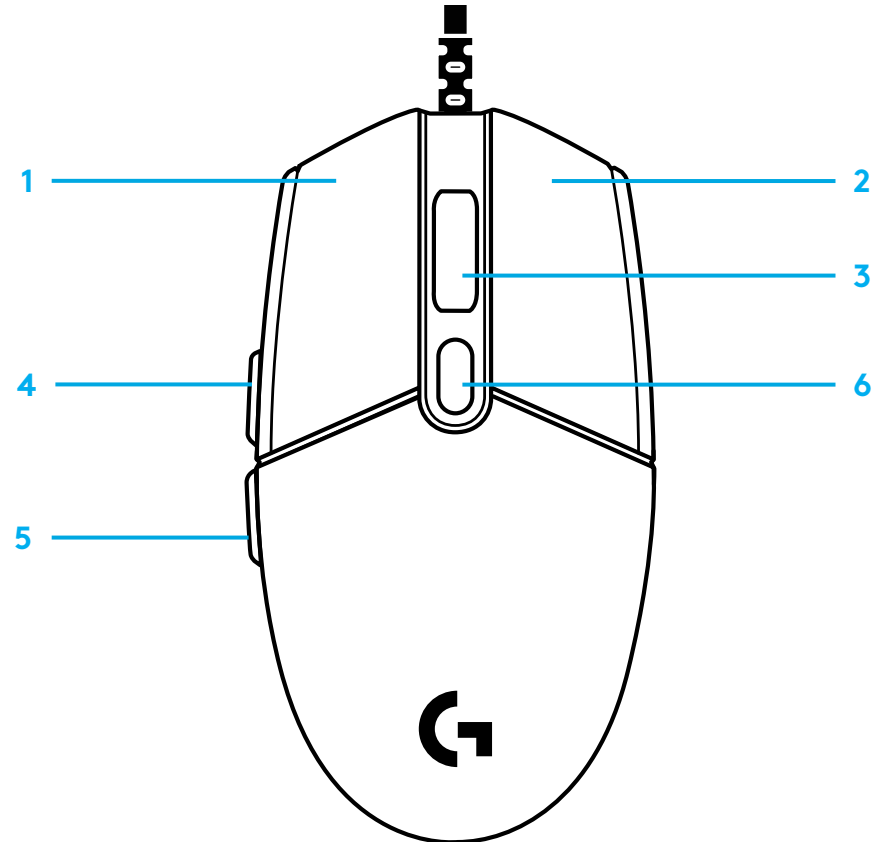

6 FULLY PROGRAMMABLE BUTTONS

By default these buttons are programmed:

- 1 Primary click
- 2 Secondary click
- 3 Wheel click
- 4 Forward
- 5 Back
- 6 DPI Cycle