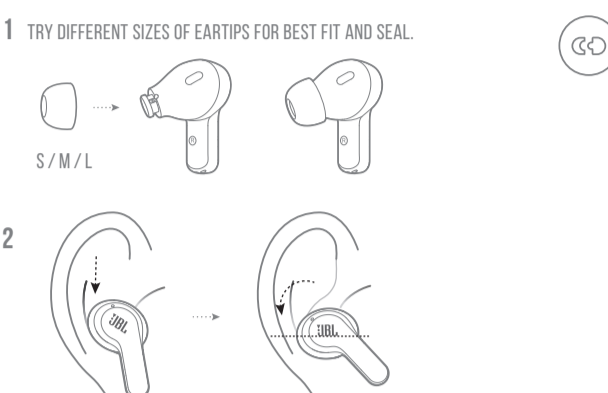

FIRST TIME USE

POWER ON & CONNECT

DUAL CONNECT

BUTTON COMMAND

POWER OFF

MANUAL CONTROLS

CHARGING

LED BEHAVIORS