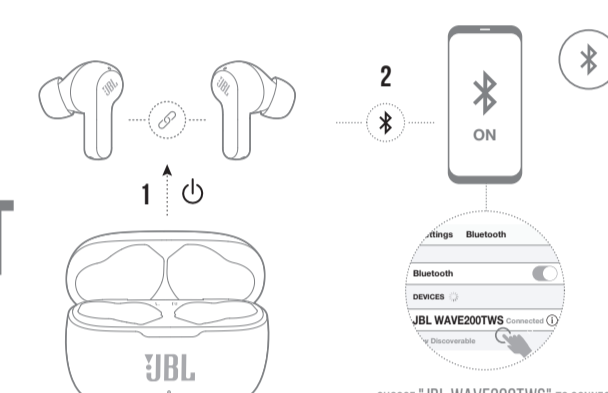

Posetite nas i uživajte u ekskluzivnom iskustvu pametne kupovine klikom na link:

<https://tehnoteka.rs/p/jbl-slusalice-wave-200-tws-crne-akcija-cena/>

QUICK START GUIDE

WAVE200 TWS

WHAT'S IN THE BOX

HOW TO WEAR

FIRST TIME USE

POWER ON & CONNECT

DUAL CONNECT

BUTTON COMMAND

POWER OFF

MANUAL CONTROLS

CHARGING

LED BEHAVIORS