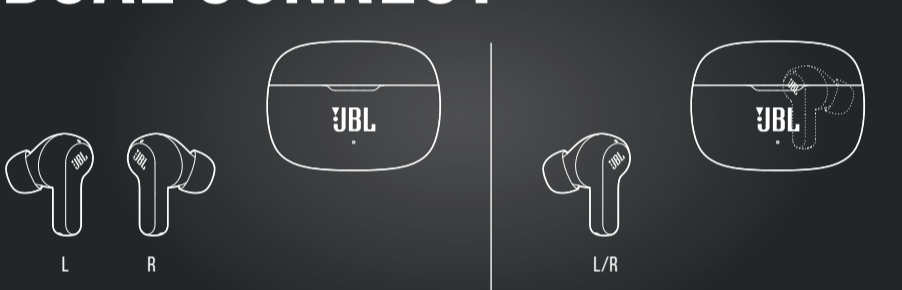

FIRST TIME USE

POWER ON & CONNECT

DUAL CONNECT

BUTTON COMMAND

POWER OFF

MANUAL CONTROLS

CHARGING

LED BEHAVIORS