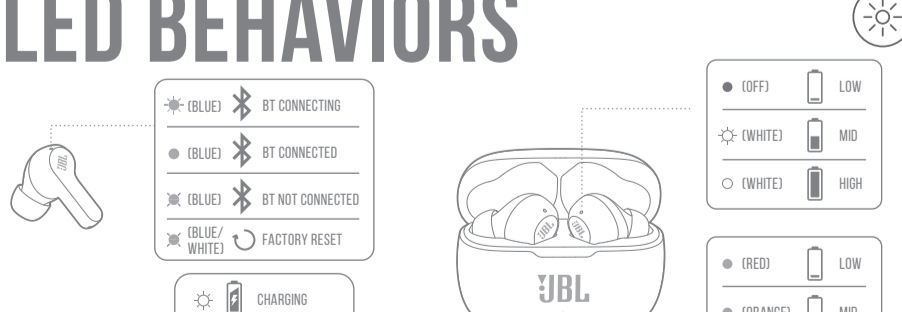

FIRST TIME USE

POWER ON & CONNECT

DUAL CONNECT

BUTTON COMMAND

POWER OFF

MANUAL CONTROLS

CHARGING

LED BEHAVIORS