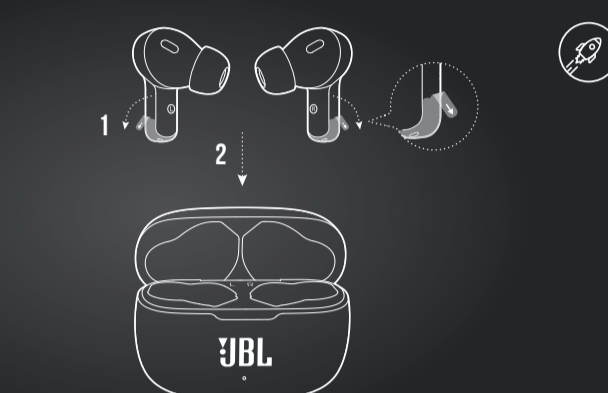

Posetite nas i uživajte u ekskluzivnom iskustvu pametne kupovine klikom na link:

<https://tehnoteka.rs/p/jbl-slusalice-wave-200-tws-crne-akcija-cena/>

QUICK START GUIDE

WAVE200 TWS

WHAT'S IN THE BOX

HOW TO WEAR

FIRST TIME USE

POWER ON & CONNECT

DUAL CONNECT

BUTTON COMMAND

POWER OFF

MANUAL CONTROLS

CHARGING

LED BEHAVIORS