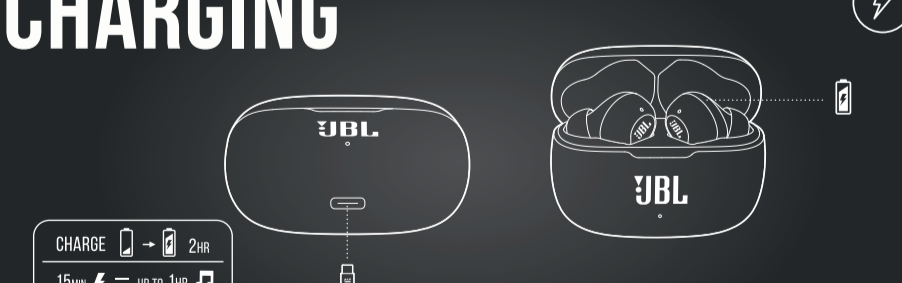

FIRST TIME USE

POWER ON & CONNECT

DUAL CONNECT

BUTTON COMMAND

POWER OFF

MANUAL CONTROLS

CHARGING

LED BEHAVIORS