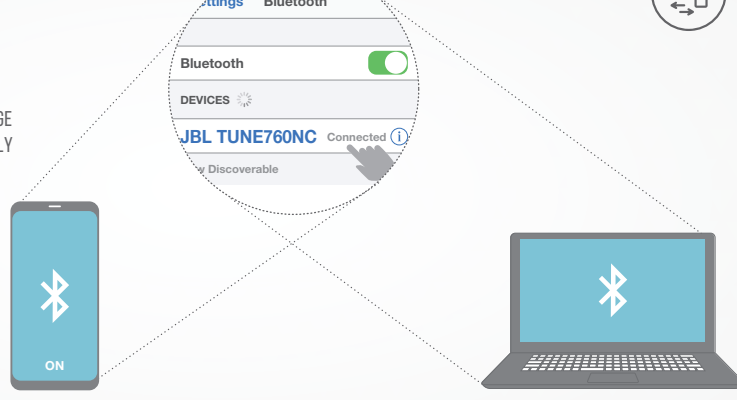

POWER ON AND AUTOMATICALLY ENTER PAIRING MODE

CHOOSE "JBL TUNE760NC" TO CONNECT

MANUAL PAIRING

POWER OFF MANUAL PAIRING MODE

CHOOSE "JBL TUNE760NC" TO CONNECT

BUTTON COMMAND

- >2s: Siri/Google Assistant/Bixby
- >2s: Play/Pause
- x1: Play/Pause
- x1: Call Answer/End Call
- >2s: Call Answer/End Call
- >2s: Previous
- x1: Previous
- x1: Next
- >2s: Next
- x1: ANC On/Off

WIRED LISTENING

MULTI-POINT CONNECTION

*(MAXIMUM 2 DEVICES)

ENTER PAIRING MODE WITH THE 2ND DEVICE

- TO SWITCH MUSIC SOURCE, PAUSE THE MUSIC ON THE CURRENT DEVICE AND SELECT PLAY ON THE 2ND DEVICE.
- PHONE CALL WILL ALWAYS TAKE PRIORITY.
- IF ONE DEVICE GOES OUT OF BLUETOOTH RANGE OR POWERS OFF, YOU MAY NEED TO MANUALLY RECONNECT THE REMAINING DEVICE.
- SELECT "FORGET THIS DEVICE" ON YOUR BLUETOOTH DEVICES TO DISCONNECT MULTI-POINT.