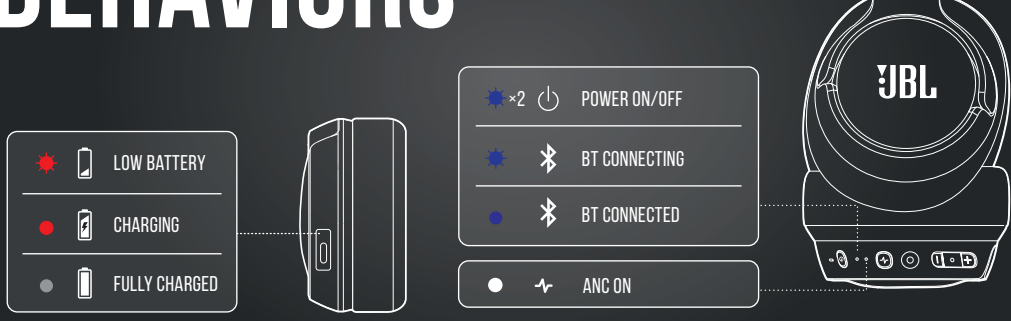

LED BEHAVIORS

TECH SPEC

Model: TUNE760NC
Driver size: 40 mm Dynamic Driver
Power supply: 5V --- 1 A
Weight: 220 g / 0.485 lbs
Headset battery type: Polymer Li-ion battery (610 mAh / 3.7V)
Charging time: < 2 hrs from empty
Music play time with BT on and ANC on: 35 hrs
Music play time with BT on and ANC off: 50 hrs
Frequency response: 20 Hz - 20 kHz
Impedance: 32 ohm
Sensitivity passive mode: 103 dB SPL/1 mW
Sensitivity active mode: 95 dB SPL/1 mW
Maximum SPL: 95 dB
Microphone sensitivity: -30 dBV/Pa
Bluetooth version: 5.0
Bluetooth profile version: A2DP 1.3, AVRCP 1.5, HFP 1.6
Bluetooth transmitter frequency range: 2.4 GHz - 2.4835 GHz
Bluetooth transmitted power: < 10 dBm
Bluetooth transmitted modulation: GFSK, π/4 DQPSK, 8DPSK
Maximum operation temperature: 45 °C