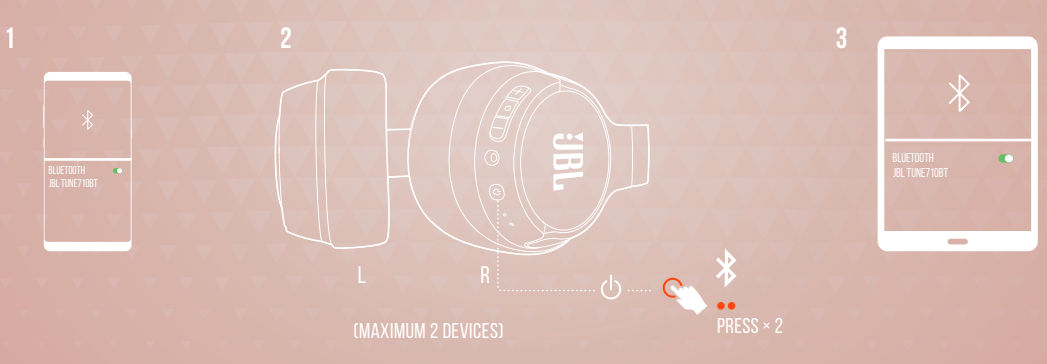

MULTI-POINT CONNECTION