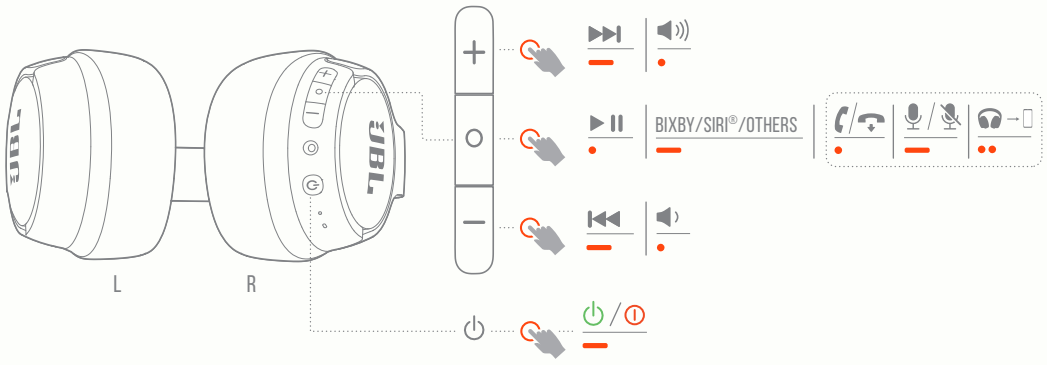

BUTTON COMMAND

- PRESS x 1
- •• PRESS x 2
- ••• HOLD (2s)

WIRED LISTENING MODE