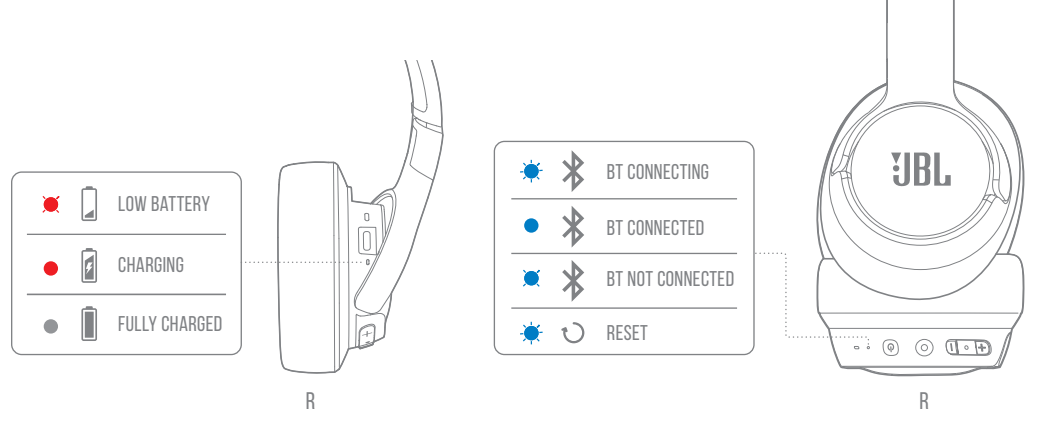

LED BEHAVIORS

TECH SPEC

Model:	TUNE710BT
Driver size:	40 mm / 1.6" Dynamic Driver
Power supply:	5V = 1 A
Weight:	220 g / 0.485 lbs
Headset battery type:	Polymer Li-ion battery (690 mAh / 3.7V)
Charging time:	< 2 hrs from empty
Music play time with BT on:	up to 50 hrs
Frequency response:	20 Hz - 20 kHz
Impedance:	32 ohm
Sensitivity passive mode:	104 dB SPL @ 1 kHz
Sensitivity active mode:	103 dB SPL @ 1 kHz
Maximum SPL:	93 dB
Microphone sensitivity:	-40 dBV/Pa @ 1 kHz
Bluetooth version:	5.0
Bluetooth profile version:	A2DP V1.3, AVRCP V1.6, HFP V1.7
Bluetooth transmitter frequency range:	2.4 GHz - 2.4835 GHz
Bluetooth transmitter power:	< 10 dBm
Bluetooth transmitter modulation:	GFSK, π/4 DQPSK, 8DPSK
Maximum operation temperature:	45 °C