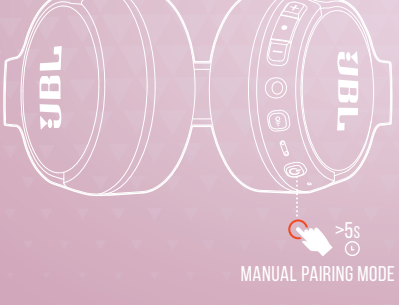

MANUAL PAIRING

POWER OFF   MANUAL PAIRING MODE   CHOOSE "JBL TUNE660NC" TO CONNECT