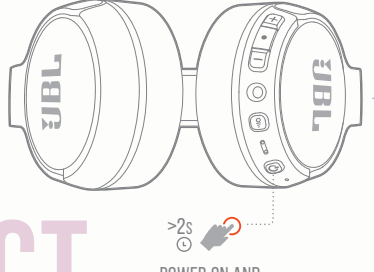

POWER ON & CONNECT