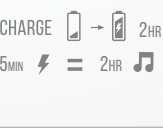

QUICK START GUIDE

TUNE660NC

WHAT'S IN THE BOX

POWER ON & CONNECT

MANUAL PAIRING

POWER OFF   MANUAL PAIRING MODE   CHOOSE "JBL TUNE660NC" TO CONNECT

BUTTON COMMAND

MULTI-POINT CONNECTION

ENTER PAIRING MODE WITH THE 2ND DEVICE

* (MAXIMUM 2 DEVICES)

1. TO SWITCH MUSIC SOURCE, PAUSE THE MUSIC ON THE CURRENT DEVICE AND SELECT PLAY ON THE 2ND DEVICE.
2. PHONE CALL WILL ALWAYS TAKE PRIORITY.
3. IF ONE DEVICE GOES OUT OF BLUETOOTH RANGE OR POWERS OFF, YOU MAY NEED TO MANUALLY RECONNECT THE REMAINING DEVICE.
4. SELECT "FORGET THIS DEVICE" ON YOUR BLUETOOTH DEVICES TO DISCONNECT MULTI-POINT.

CHARGING

LED BEHAVIORS

TECH SPEC

Model:	TUNE660NC
Driver Size:	32 mm / 1.26" Dynamic Driver
Power supply:	5V --- 1 A
Weight:	166 g / 0.366 lbs
Headset battery type:	Polymer lithium-ion battery (610 mA / 3.7V)
Charging time:	< 2 hrs from empty
Music playtime with BT on:	up to 55 hrs
Music playtime with BT on and ANC on:	44 hrs
Music playtime with AUX and ANC on:	35 hrs
Frequency Response:	20 Hz – 20 kHz
Impedance:	32 ohm
Sensitivity:	100 dB SPL @ 1 kHz / 1 mW
Maximum SPL:	96 dB
Microphone version:	-42 dBV @ 1 kHz / Pa
Bluetooth profile version:	A2DP 1.3, AVRCP 1.5, HFP 1.6
Bluetooth transmitter frequency range:	2.402 GHz – 2.480 GHz
Bluetooth transmitter power:	< 10 dbm
Maximum operation temperature:	45 °C