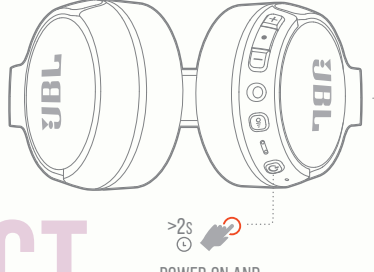

POWER ON & CONNECT

POWER ON AND AUTOMATICALLY ENTER PAIRING MODE

OTHERS

ANDROID 6.0+

Settings Bluetooth

Bluetooth ON

DEVICES

JBL TUNE660NC Connected

Now Discoverable

Fast Pair

Fast Pair • now JBL TUNE660NC Tap to pair. Device will be tied to Your Google Account

CHOOSE "JBL TUNE660NC" TO CONNECT