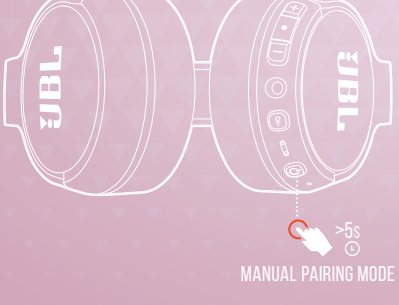

MANUAL PAIRING

POWER OFF MANUAL PAIRING MODE CHOOSE "JBL TUNE660NC" TO CONNECT