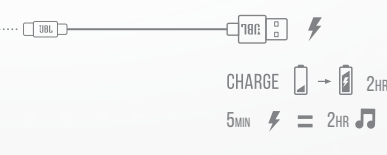

POWER ON AND AUTOMATICALLY ENTER PAIRING MODE

CHOOSE "JBL TUNE510BT" TO CONNECT

MANUAL PAIRING

POWER OFF

MANUAL PAIRING MODE

CHOOSE "JBL TUNE510BT" TO CONNECT

BUTTON COMMAND

MULTI-POINT CONNECTION

* (MAXIMUM 2 DEVICES)

ENTER PAIRING MODE WITH THE 2ND DEVICE

- 1 TO SWITCH MUSIC SOURCE, PAUSE THE MUSIC ON THE CURRENT DEVICE AND SELECT PLAY ON THE 2ND DEVICE.
- 2 PHONE CALL WILL ALWAYS TAKE PRIORITY.
- 3 IF ONE DEVICE GOES OUT OF BLUETOOTH RANGE OR POWERS OFF, YOU MAY NEED TO MANUALLY RECONNECT THE REMAINING DEVICE.
- 4 SELECT "FORGET THIS DEVICE" ON YOUR BLUETOOTH DEVICES TO DISCONNECT MULTI-POINT.

CHARGING

CHARGE 2HR

5min = 2HR

LED BEHAVIORS

- POWER ON/OFF
- BT CONNECTING
- BT CONNECTED
- LOW BATTERY
- CHARGING
- FULLY CHARGED

TECH SPEC

Model:	TUNE 510BT
Driver Size:	32 mm / 1.26" Dynamic driver
Power supply:	5V --- 1 A
Weight:	160 g / 0.35 lbs
Headset battery type:	Lithium-ion battery (3.7V / 450 mAh)
Charging time:	2 hrs
Music playtime with BT on:	up to 40 hrs
Frequency response:	20 Hz – 20 kHz
Impedance:	32 ohm
Sensitivity:	103.5 dB SPL@ 1kHz 1mW
Maximum SPL:	95 dB
Microphone sensitivity:	-29 dBV@1kHz/Pa
Bluetooth version:	5.0
Bluetooth profile version:	A2DP v1.3, AVRCP v1.6, HFP v1.7
Bluetooth transmitter frequency range:	2.4 GHz – 2.4835 GHz
Bluetooth transmitter power:	<8 dBm
Bluetooth transmitted modulation:	GFSK, π/4DQPSK, 8DPSK
Maximum operation temperature:	45 °C