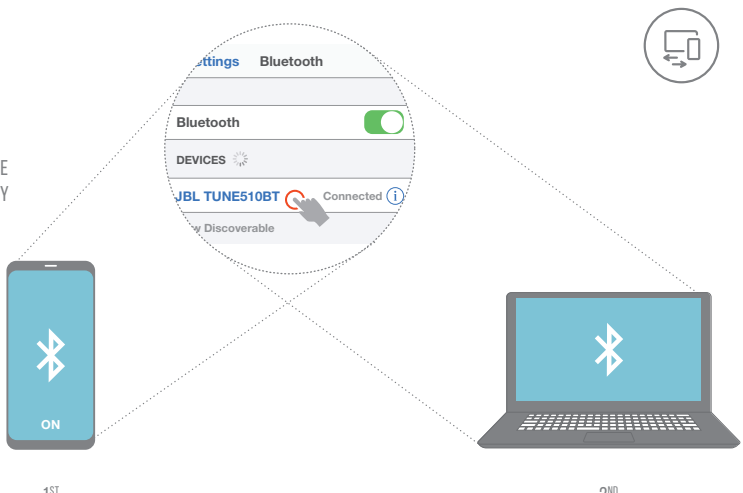

POWER ON AND AUTOMATICALLY ENTER PAIRING MODE

CHOOSE "JBL TUNE510BT" TO CONNECT

MANUAL PAIRING

POWER OFF

MANUAL PAIRING MODE

CHOOSE "JBL TUNE510BT" TO CONNECT

BUTTON COMMAND

MULTI-POINT CONNECTION

* (MAXIMUM 2 DEVICES)

ENTER PAIRING MODE WITH THE 2ND DEVICE

- 1 TO SWITCH MUSIC SOURCE, PAUSE THE MUSIC ON THE CURRENT DEVICE AND SELECT PLAY ON THE 2ND DEVICE.
- 2 PHONE CALL WILL ALWAYS TAKE PRIORITY.
- 3 IF ONE DEVICE GOES OUT OF BLUETOOTH RANGE OR POWERS OFF, YOU MAY NEED TO MANUALLY RECONNECT THE REMAINING DEVICE.
- 4 SELECT "FORGET THIS DEVICE" ON YOUR BLUETOOTH DEVICES TO DISCONNECT MULTI-POINT.