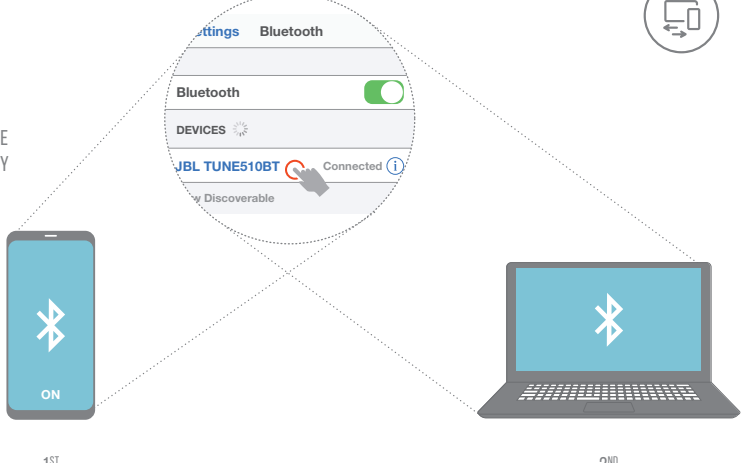

## MANUAL PAIRING

POWER OFF  
MANUAL PAIRING MODE  
CHOOSE "JBL TUNE510BT" TO CONNECT

## BUTTON COMMAND

## MULTI-POINT CONNECTION

\* (MAXIMUM 2 DEVICES) ENTER PAIRING MODE WITH THE 2<sup>ND</sup> DEVICE

- 1 TO SWITCH MUSIC SOURCE, PAUSE THE MUSIC ON THE CURRENT DEVICE AND SELECT PLAY ON THE 2<sup>ND</sup> DEVICE.
- 2 PHONE CALL WILL ALWAYS TAKE PRIORITY.
- 3 IF ONE DEVICE GOES OUT OF BLUETOOTH RANGE OR POWERS OFF, YOU MAY NEED TO MANUALLY RECONNECT THE REMAINING DEVICE.
- 4 SELECT "FORGET THIS DEVICE" ON YOUR BLUETOOTH DEVICES TO DISCONNECT MULTI-POINT.