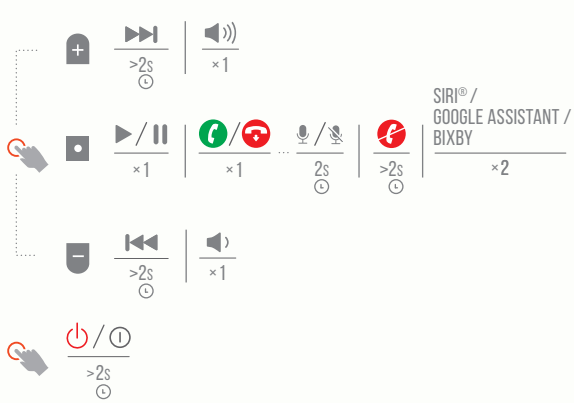

BUTTON COMMAND