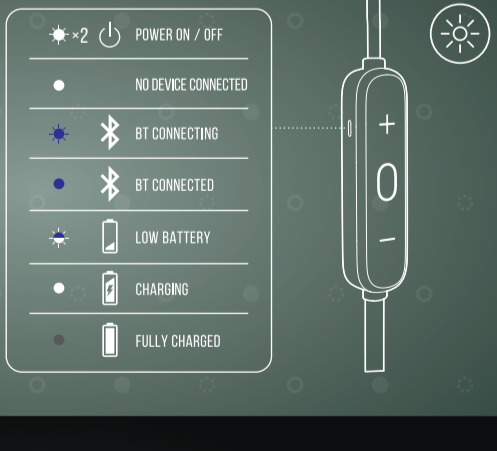

LED BEHAVIORS

TECH SPEC

Model:	TUNE215BT
Driver Size:	12.5 mm / 0.5" Dynamic driver
Power supply:	5V --- 1A
Weight:	18.3 g / 0.04 lbs
Headset battery type:	Lithium-ion battery (3.7 V / 130 mAh)
Charging time:	< 2 hrs
Music playtime with BT on:	up to 16 hrs
Frequency response:	20 Hz – 20 kHz
Impedance:	20 ohm
Sensitivity:	118 dB SPL @ 1kHz 1mW
Microphone sensitivity:	-25 dBV/Pa @ 1kHz
Bluetooth profile:	HFP 1.7, A2DP 1.3, AVRCP 1.6
Bluetooth version:	5.0
Bluetooth transmitter frequency range:	2.400 GHz - 2.4835 GHz
Bluetooth transmitted power:	< 6 dBm
Bluetooth transmitted modulation:	GFSK, π/4 DQPSK, 8DPSK
Maximum operation temperature:	45 °C