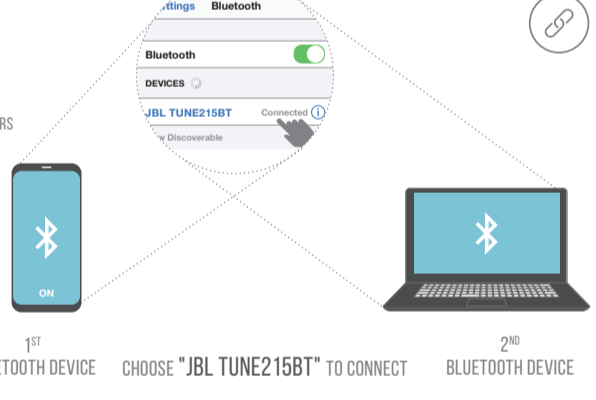

1. 1 TO SWITCH MUSIC SOURCE, PAUSE THE MUSIC ON THE CURRENT DEVICE AND SELECT PLAY ON THE 2ND DEVICE.
2. 2 PHONE CALL WILL ALWAYS TAKE PRIORITY.
3. 3 IF ONE DEVICE GOES OUT OF BLUETOOTH RANGE OR POWERS OFF, YOU MAY NEED TO MANUALLY RECONNECT THE REMAINING DEVICE.
4. 4 SELECT "FORGET THIS DEVICE" ON YOUR BLUETOOTH DEVICES TO DISCONNECT MULTI-POINT.