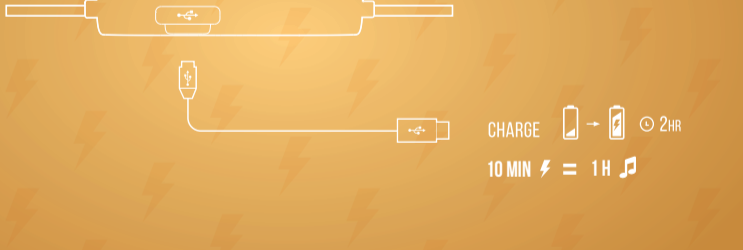

QUICK START GUIDE

TUNE215BT

WHAT'S IN THE BOX

HOW TO WEAR

POWER ON & CONNECT

BUTTON COMMAND

MULTI-POINT CONNECTION

1. 1 TO SWITCH MUSIC SOURCE, PAUSE THE MUSIC ON THE CURRENT DEVICE AND SELECT PLAY ON THE 2ND DEVICE.
2. 2 PHONE CALL WILL ALWAYS TAKE PRIORITY.
3. 3 IF ONE DEVICE GOES OUT OF BLUETOOTH RANGE OR POWERS OFF, YOU MAY NEED TO MANUALLY RECONNECT THE REMAINING DEVICE.
4. 4 SELECT "FORGET THIS DEVICE" ON YOUR BLUETOOTH DEVICES TO DISCONNECT MULTI-POINT.

CHARGING

LED BEHAVIORS

TECH SPEC

Model:	TUNE215BT
Driver Size:	12.5 mm / 0.5" Dynamic driver
Power supply:	5V --- 1A
Weight:	18.3 g / 0.04 lbs
Headset battery type:	Lithium-ion battery (3.7 V / 130 mAh)
Charging time:	< 2 hrs
Music playtime with BT on:	up to 16 hrs
Frequency response:	20 Hz – 20 kHz
Impedance:	20 ohm
Sensitivity:	118 dB SPL @ 1kHz 1mW
Microphone sensitivity:	-25 dBV/Pa @ 1kHz
Bluetooth profile:	HFP 1.7, A2DP 1.3, AVRCP 1.6
Bluetooth version:	5.0
Bluetooth transmitter frequency range:	2.400 GHz - 2.4835 GHz
Bluetooth transmitted power:	< 6 dBm
Bluetooth transmitted modulation:	GFSK, π/4 DQPSK, 8DPSK
Maximum operation temperature:	45 °C