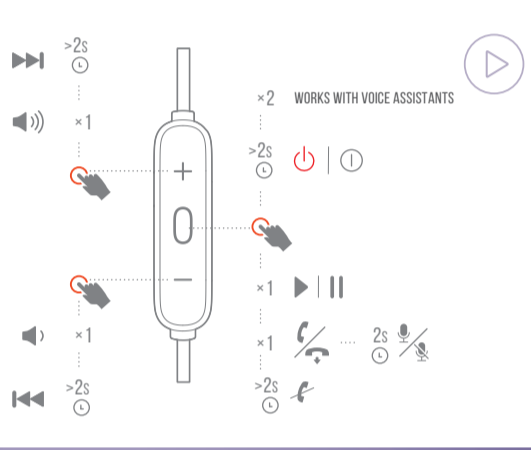

POWER ON & CONNECT

BUTTON COMMAND

MULTI-POINT CONNECTION

- 1 TO SWITCH MUSIC SOURCE, PAUSE THE MUSIC ON THE CURRENT DEVICE AND SELECT PLAY ON THE 2ND DEVICE.
- 2 PHONE CALL WILL ALWAYS TAKE PRIORITY.
- 3 IF ONE DEVICE GOES OUT OF BLUETOOTH RANGE OR POWERS OFF, YOU MAY NEED TO MANUALLY RECONNECT THE REMAINING DEVICE.
- 4 SELECT "FORGET THIS DEVICE" ON YOUR BLUETOOTH DEVICES TO DISCONNECT MULTI-POINT.