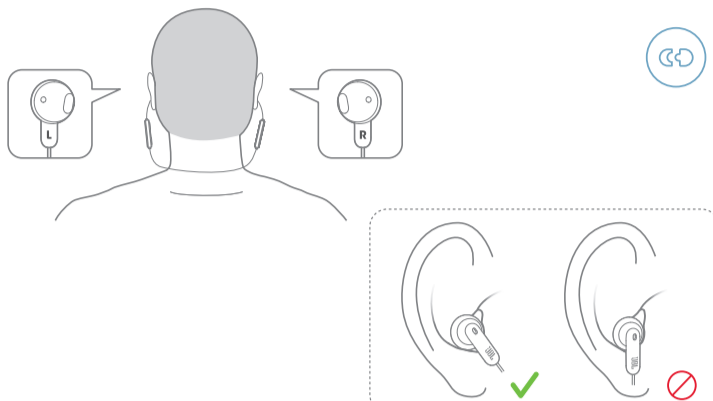

POWER ON & CONNECT

BUTTON COMMAND

MULTI-POINT CONNECTION

- 1 TO SWITCH MUSIC SOURCE, PAUSE THE MUSIC ON THE CURRENT DEVICE AND SELECT PLAY ON THE 2ND DEVICE.
- 2 PHONE CALL WILL ALWAYS TAKE PRIORITY.
- 3 IF ONE DEVICE GOES OUT OF BLUETOOTH RANGE OR POWERS OFF, YOU MAY NEED TO MANUALLY RECONNECT THE REMAINING DEVICE.
- 4 SELECT "FORGET THIS DEVICE" ON YOUR BLUETOOTH DEVICES TO DISCONNECT MULTI-POINT.