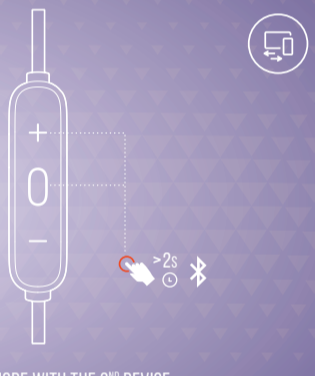

POWER ON & CONNECT

BUTTON COMMAND

MULTI-POINT CONNECTION

- 1 TO SWITCH MUSIC SOURCE, PAUSE THE MUSIC ON THE CURRENT DEVICE AND SELECT PLAY ON THE 2ND DEVICE.
- 2 PHONE CALL WILL ALWAYS TAKE PRIORITY.
- 3 IF ONE DEVICE GOES OUT OF BLUETOOTH RANGE OR POWERS OFF, YOU MAY NEED TO MANUALLY RECONNECT THE REMAINING DEVICE.
- 4 SELECT "FORGET THIS DEVICE" ON YOUR BLUETOOTH DEVICES TO DISCONNECT MULTI-POINT.