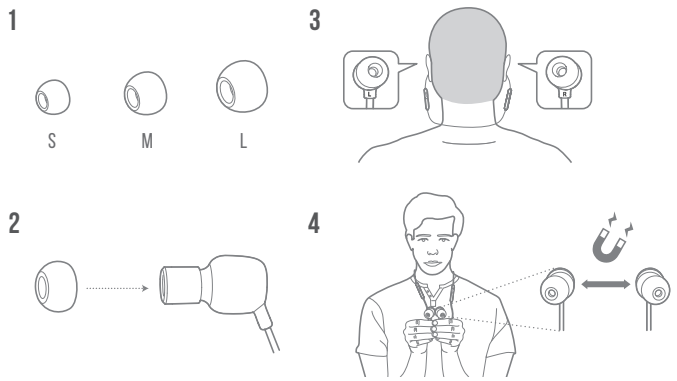

POWER ON & CONNECT

POWER ON AND AUTOMATICALLY ENTER PAIRING MODE

CHOOSE "JBL TUNE125BT" TO CONNECT

BUTTON COMMAND

×2 SIRI® GOOGLE ASSISTANT BIXBY

>2s POWER / OFF

×1 PLAY / PAUSE

×1 CALL ANSWER / END