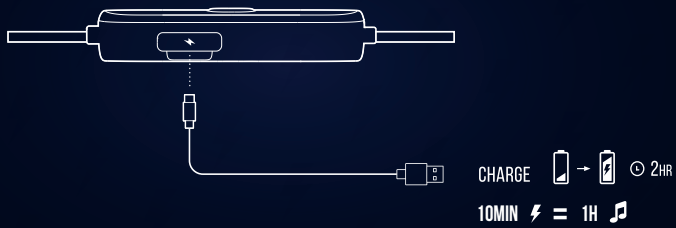

POWER ON & CONNECT

POWER ON AND AUTOMATICALLY ENTER PAIRING MODE

CHOOSE "JBL TUNE125BT" TO CONNECT

BUTTON COMMAND

×2 SIRI® GOOGLE ASSISTANT BIXBY

>2s POWER / OFF

×1 PLAY / PAUSE

×1 CALL ANSWER / END

>2s VOLUME UP / DOWN

>2s NEXT / PREVIOUS TRACK

MULTI-POINT CONNECTION

* (MAXIMUM 2 DEVICES)

ENTER PAIRING MODE WITH THE 2ND DEVICE

- 1 TO SWITCH MUSIC SOURCE, PAUSE THE MUSIC ON THE CURRENT DEVICE AND SELECT PLAY ON THE 2ND DEVICE.
- 2 PHONE CALL WILL ALWAYS TAKE PRIORITY.
- 3 IF ONE DEVICE GOES OUT OF BLUETOOTH RANGE OR POWERS OFF, YOU MAY NEED TO MANUALLY RECONNECT THE REMAINING DEVICE.
- 4 SELECT "FORGET THIS DEVICE" ON YOUR BLUETOOTH DEVICES TO DISCONNECT MULTI-POINT.

1ST BLUETOOTH DEVICE

CHOOSE "JBL TUNE125BT" TO CONNECT

2ND BLUETOOTH DEVICE

CHARGING

CHARGE 2HR

10MIN ⚡ = 1H 🎵

LED BEHAVIORS

×2 POWER ON / OFF