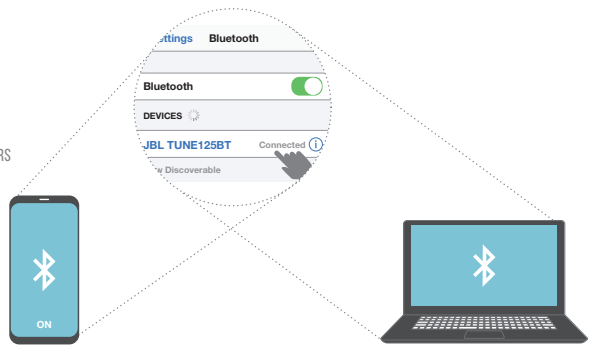

POWER ON & CONNECT

POWER ON AND AUTOMATICALLY ENTER PAIRING MODE

CHOOSE "JBL TUNE125BT" TO CONNECT

BUTTON COMMAND

×2 SIRI® GOOGLE ASSISTANT BIXBY

>2s POWER / OFF

×1 PLAY / PAUSE

×1 CALL ANSWER / END

>2s VOLUME UP / DOWN

>2s NEXT / PREVIOUS TRACK

MULTI-POINT CONNECTION

* (MAXIMUM 2 DEVICES)

ENTER PAIRING MODE WITH THE 2ND DEVICE

- 1 TO SWITCH MUSIC SOURCE, PAUSE THE MUSIC ON THE CURRENT DEVICE AND SELECT PLAY ON THE 2ND DEVICE.
- 2 PHONE CALL WILL ALWAYS TAKE PRIORITY.
- 3 IF ONE DEVICE GOES OUT OF BLUETOOTH RANGE OR POWERS OFF, YOU MAY NEED TO MANUALLY RECONNECT THE REMAINING DEVICE.
- 4 SELECT "FORGET THIS DEVICE" ON YOUR BLUETOOTH DEVICES TO DISCONNECT MULTI-POINT.