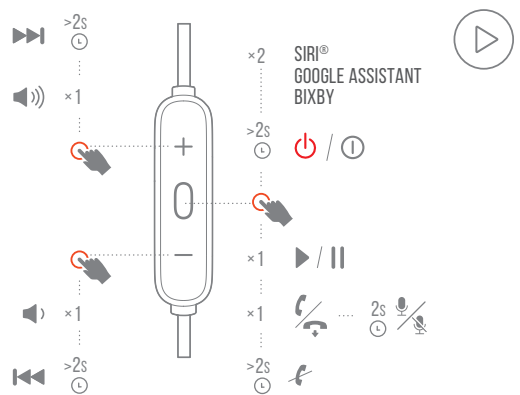

POWER ON & CONNECT

POWER ON AND AUTOMATICALLY ENTER PAIRING MODE

CHOOSE "JBL TUNE125BT" TO CONNECT

BUTTON COMMAND

×2 SIRI® GOOGLE ASSISTANT BIXBY

>2s POWER / OFF

×1 PLAY / PAUSE

×1 CALL ANSWER / END

>2s VOLUME UP / DOWN

>2s NEXT / PREVIOUS TRACK

MULTI-POINT CONNECTION

* (MAXIMUM 2 DEVICES)

ENTER PAIRING MODE WITH THE 2ND DEVICE

- 1 TO SWITCH MUSIC SOURCE, PAUSE THE MUSIC ON THE CURRENT DEVICE AND SELECT PLAY ON THE 2ND DEVICE.
- 2 PHONE CALL WILL ALWAYS TAKE PRIORITY.
- 3 IF ONE DEVICE GOES OUT OF BLUETOOTH RANGE OR POWERS OFF, YOU MAY NEED TO MANUALLY RECONNECT THE REMAINING DEVICE.
- 4 SELECT "FORGET THIS DEVICE" ON YOUR BLUETOOTH DEVICES TO DISCONNECT MULTI-POINT.