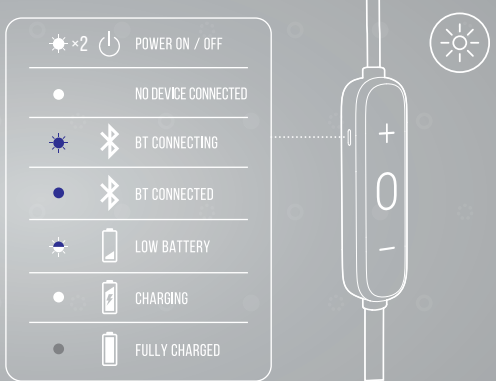

>2s VOLUME UP / DOWN

>2s NEXT / PREVIOUS TRACK

MULTI-POINT CONNECTION

* (MAXIMUM 2 DEVICES)

ENTER PAIRING MODE WITH THE 2ND DEVICE

- 1 TO SWITCH MUSIC SOURCE, PAUSE THE MUSIC ON THE CURRENT DEVICE AND SELECT PLAY ON THE 2ND DEVICE.
- 2 PHONE CALL WILL ALWAYS TAKE PRIORITY.
- 3 IF ONE DEVICE GOES OUT OF BLUETOOTH RANGE OR POWERS OFF, YOU MAY NEED TO MANUALLY RECONNECT THE REMAINING DEVICE.
- 4 SELECT "FORGET THIS DEVICE" ON YOUR BLUETOOTH DEVICES TO DISCONNECT MULTI-POINT.

1ST BLUETOOTH DEVICE

CHOOSE "JBL TUNE125BT" TO CONNECT

2ND BLUETOOTH DEVICE

CHARGING

CHARGE 2HR

10MIN ⚡ = 1H 🎵

LED BEHAVIORS

×2 POWER ON / OFF