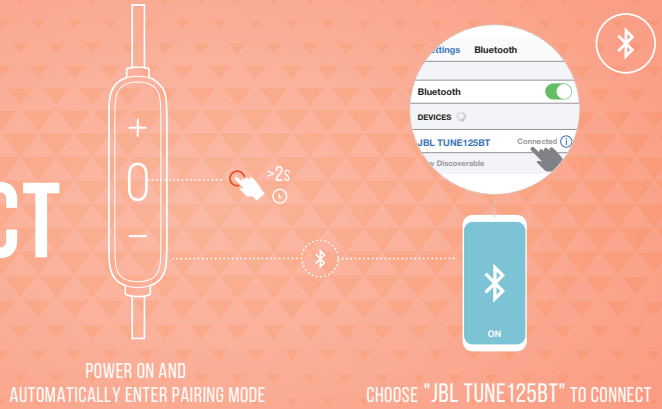

POWER ON & CONNECT

POWER ON AND AUTOMATICALLY ENTER PAIRING MODE

CHOOSE "JBL TUNE125BT" TO CONNECT

BUTTON COMMAND

×2 SIRI® GOOGLE ASSISTANT BIXBY

>2s POWER / OFF

×1 PLAY / PAUSE

×1 CALL ANSWER / END