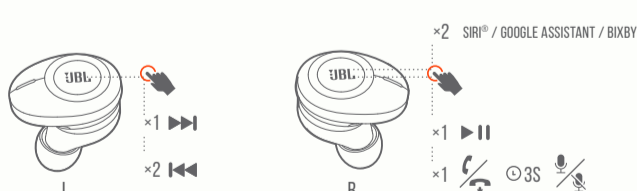

BUTTON COMMAND