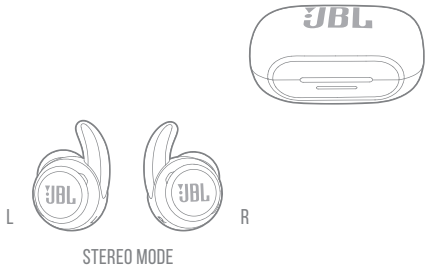

Fast Pair

CHOOSE "JBL REFLECT MINI NC" TO CONNECT

DUAL CONNECT + SYNC

POWER OFF

MANUAL CONTROLS

GESTURES

TAP

PRESS