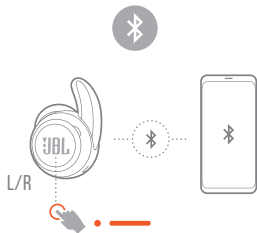

MANUAL CONTROLS

GESTURES

TAP

PRESS

CONNECT TO A BLUETOOTH DEVICE