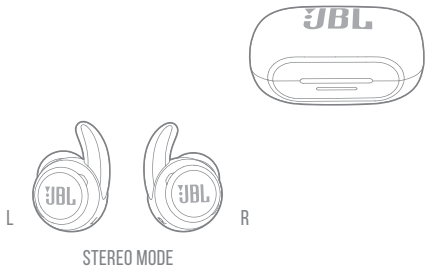

Fast Pair

CHOOSE "JBL REFLECT MINI NC" TO CONNECT

DUAL CONNECT + SYNC

POWER OFF

MANUAL CONTROLS

GESTURES

TAP

PRESS