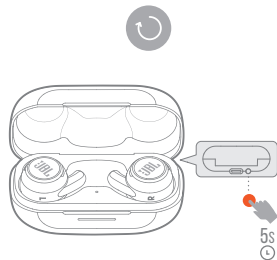

MANUAL CONTROLS

GESTURES

TAP

PRESS

CONNECT TO A BLUETOOTH DEVICE

RECONNECTING LEFT & RIGHT

RESET