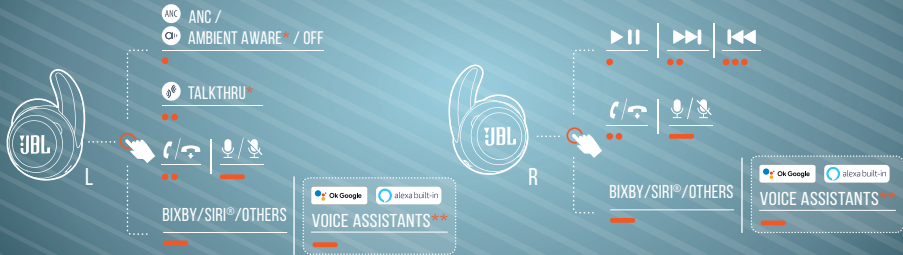

CONNECT TO A BLUETOOTH DEVICE

RECONNECTING LEFT & RIGHT

RESET

BUTTON COMMAND

* ENABLE ADVANCE CONTROLS BY CONNECTING YOUR JBL REFLECT MINI NC TO JBL HEADPHONES APP

** ENABLE YOUR VOICE ASSISTANT THROUGH JBL HEADPHONES APP AND ASSIGN IT TO YOUR PREFERRED EARBUD (L/R).