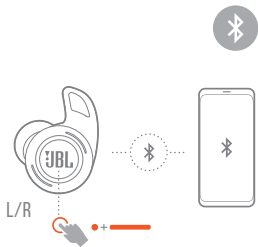

# MANUAL SETUP

- TAP × 1
- TAP × 2
- HOLD (5s)

CONNECT TO A NEW BLUETOOTH DEVICE

RECONNECT LEFT & RIGHT

REBOOT