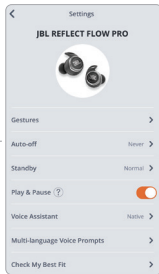

AUTO PLAY/PAUSE