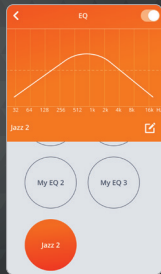

DO MORE WITH THE APP