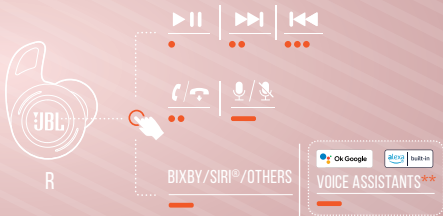

# CONTROLS

- TAP × 1
- TAP × 2
- TAP × 3
- HOLD (2s)

\* ENABLE ADVANCE CONTROLS BY CONNECTING YOUR JBL REFLECT FLOW PRO TO JBL HEADPHONES APP 

\*\* ENABLE YOUR VOICE ASSISTANT THROUGH JBL HEADPHONES APP AND ASSIGN IT TO YOUR PREFERRED EARBUD (L/R).