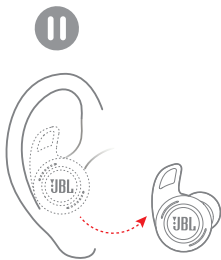

AUTO PLAY/PAUSE