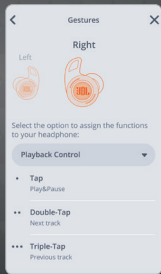

DO MORE WITH THE APP