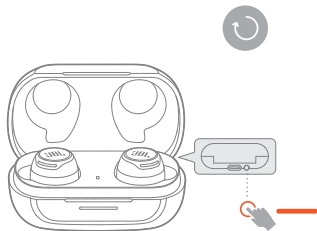

# MANUAL SETUP

- TAP × 1
- TAP × 2
- HOLD (5s)

CONNECT TO A NEW BLUETOOTH DEVICE

RECONNECT LEFT & RIGHT

REBOOT