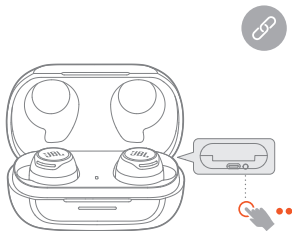

# MANUAL SETUP

- TAP × 1
- TAP × 2
- HOLD (5s)

CONNECT TO A NEW BLUETOOTH DEVICE

RECONNECT LEFT & RIGHT

REBOOT