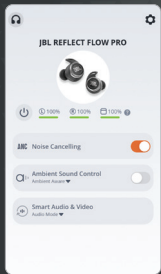

DO MORE WITH THE APP