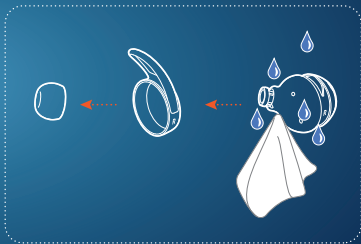

CHARGING

CHARGE  →  2HR

15MIN  = 4HR 

WATERPROOF & DUSTPROOF IP68

LED BEHAVIORS

BT CONNECTING

BT CONNECTED

BT NOT CONNECTED