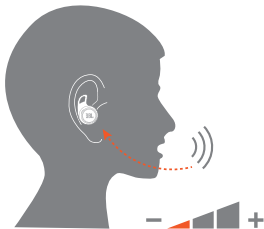

VOICEAWARE