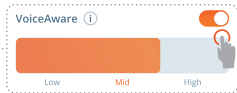

VOICEAWARE