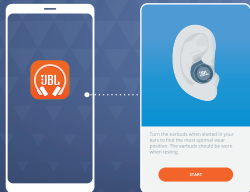

HOW TO WEAR

1 MIX AND MATCH FOR A PERFECT FIT AND AUDIO PERFORMANCE

2

3