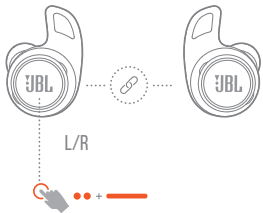

** ENABLE YOUR VOICE ASSISTANT THROUGH JBL HEADPHONES APP AND ASSIGN IT TO YOUR PREFERRED EARBUD (L/R).

AUTO PLAY/PAUSE

VOICEAWARE

POWER OFF

FACTORY RESET

DO MORE WITH THE APP

HANDS-FREE VOICE CONTROL

GET MORE DONE ON THE GO. SAY "OK GOOGLE" TO GET STARTED.