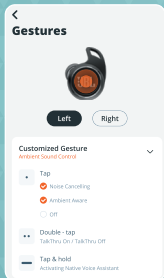

DUAL CONNECT + SYNC

STEREO MODE

MONO MODE

MULTI-POINT CONNECTION

● TAP × 1
— HOLD (5s)

(MAXIMUM 2 DEVICES)

CONTROLS

* ENABLE ADVANCE CONTROLS BY CONNECTING YOUR JBL REFLECT AERO TO JBL HEADPHONES APP 

** ENABLE YOUR VOICE ASSISTANT THROUGH JBL HEADPHONES APP AND ASSIGN IT TO YOUR PREFERRED EARBUD (L/R).

AUTO PLAY/PAUSE

VOICEAWARE

POWER OFF

FACTORY RESET

DO MORE WITH THE APP

HANDS-FREE VOICE CONTROL

GET MORE DONE ON THE GO. SAY "OK GOOGLE" TO GET STARTED.