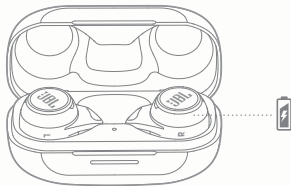

CHARGING

CHARGE  →  2HR

15MIN  = 4HR 

WATERPROOF & DUSTPROOF IP68

LED BEHAVIORS

BT CONNECTING

BT CONNECTED

BT NOT CONNECTED