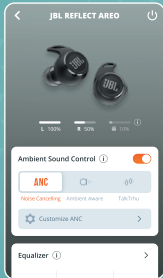

DUAL CONNECT + SYNC

STEREO MODE

MONO MODE

MULTI-POINT CONNECTION

● TAP × 1
— HOLD (5s)

(MAXIMUM 2 DEVICES)

CONTROLS

* ENABLE ADVANCE CONTROLS BY CONNECTING YOUR JBL REFLECT AERO TO JBL HEADPHONES APP 

** ENABLE YOUR VOICE ASSISTANT THROUGH JBL HEADPHONES APP AND ASSIGN IT TO YOUR PREFERRED EARBUD (L/R).

AUTO PLAY/PAUSE

VOICEAWARE

POWER OFF

FACTORY RESET

DO MORE WITH THE APP

HANDS-FREE VOICE CONTROL

GET MORE DONE ON THE GO. SAY "OK GOOGLE" TO GET STARTED.