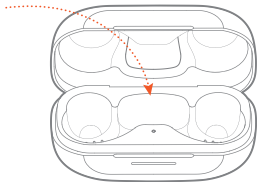

FIRST TIME USE