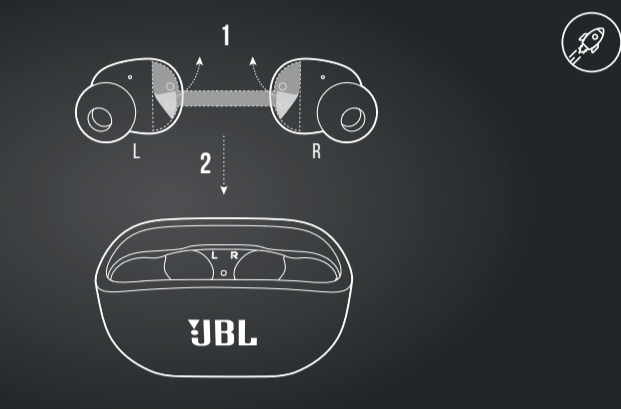

FIRST TIME USE