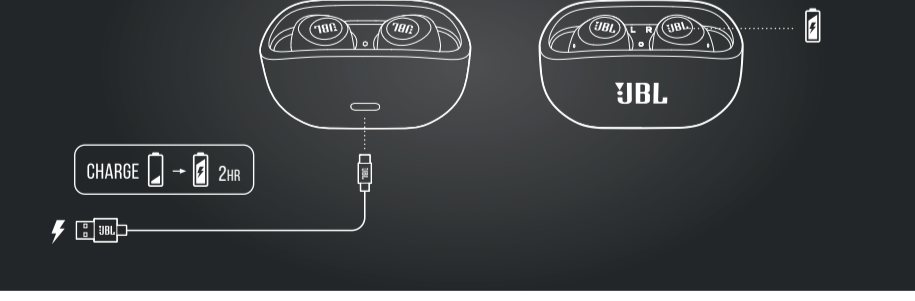

DUAL CONNECT

BUTTON COMMAND

POWER OFF

MANUAL CONTROLS

CHARGING

LED BEHAVIORS

TECH SPEC

Model: WAVE100TWS
Driver Size: 8 mm / 0.31" Dynamic Driver
Power supply: 5V --- 1 A
Weight: 46.3 g / 0.102 lbs
Earpiece: 5.1 g / 0.011 lbs (10.2 g / 0.022 lbs combined)
Charging case: 36.1 g / 0.08 lbs
Headset battery type: Lithium-ion Battery (45 mAh / 3.7 V)
Charging case battery type: Lithium-ion Battery (550 mAh / 3.7 V)
Charging time: 2 hrs from empty up to 5 hrs
Music playtime with BT on: 2.4 - 2.4835 GHz
Frequency Response: < 10 dBm
Impedance: 16 ohm
Sensitivity: 105.5 dB SPL@1kHz
Maximum SPL: 94 dB
Microphone sensitivity: -11.3 dBV@1 kHz / Pa
Bluetooth version: 5.0
Bluetooth profile version: A2DP V1.3 AVRCP V1.6 HFP V1.7
Bluetooth transmitter frequency range: 2.4 - 2.4835 GHz
Bluetooth transmitter power: < 10 dBm
Bluetooth transmitter modulation: GFSK, n/4-DQPSK, 8-DPSK
Maximum operation temperature: 45°C