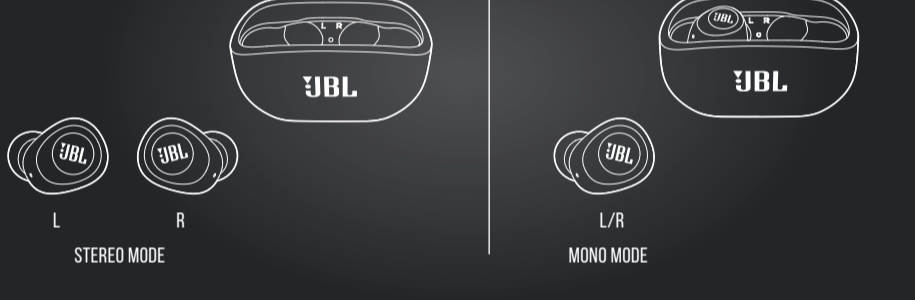

Posetite nas i uživajte u ekskluzivnom iskustvu pametne kupovine klikom na link:

<https://tehnoteka.rs/p/jbl-slusalice-wave-100-tws-crne-akcija-cena/>

WHAT'S IN THE BOX

HOW TO WEAR

FIRST TIME USE

POWER ON & CONNECT

DUAL CONNECT

BUTTON COMMAND

POWER OFF

MANUAL CONTROLS

CHARGING

LED BEHAVIORS

TECH SPEC

Model: WAVE100TWS
Driver Size: 8 mm / 0.31" Dynamic Driver
Power supply: 5V --- 1 A
Weight: 46.3 g / 0.102 lbs
Earpiece: 5.1 g / 0.011 lbs (10.2 g / 0.022 lbs combined)
Charging case: 36.1 g / 0.08 lbs
Headset battery type: Lithium-ion Battery (45 mAh / 3.7 V)
Charging case battery type: Lithium-ion Battery (550 mAh / 3.7 V)
Charging time: 2 hrs from empty up to 5 hrs
Music playtime with BT on: 2.4 - 2.4835 GHz
Frequency Response: < 10 dBm
Impedance: 16 ohm
Sensitivity: 105.5 dB SPL@1kHz
Maximum SPL: 94 dB
Microphone sensitivity: -11.3 dBV@1 kHz / Pa
Bluetooth version: 5.0
Bluetooth profile version: A2DP V1.3 AVRCP V1.6 HFP V1.7
Bluetooth transmitter frequency range: 2.4 - 2.4835 GHz
Bluetooth transmitter power: < 10 dBm
Bluetooth transmitter modulation: GFSK, n/4-DQPSK, 8-DPSK
Maximum operation temperature: 45°C