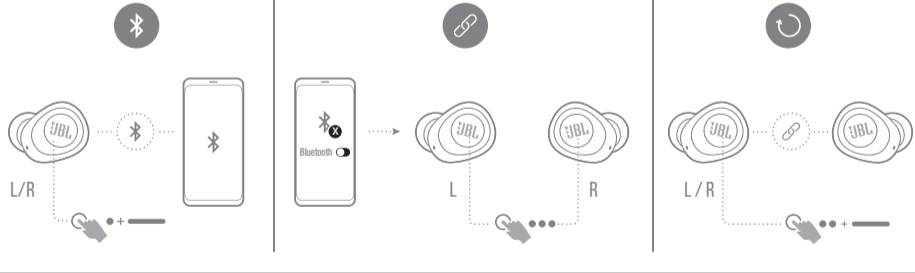

DUAL CONNECT

BUTTON COMMAND

POWER OFF

MANUAL CONTROLS

CHARGING

LED BEHAVIORS

TECH SPEC

Model: WAVE100TWS
Driver Size: 8 mm / 0.31" Dynamic Driver
Power supply: 5V --- 1 A
Weight: 46.3 g / 0.102 lbs
Earpiece: 5.1 g / 0.011 lbs (10.2 g / 0.022 lbs combined)
Charging case: 36.1 g / 0.08 lbs
Headset battery type: Lithium-ion Battery (45 mAh / 3.7 V)
Charging case battery type: Lithium-ion Battery (550 mAh / 3.7 V)
Charging time: 2 hrs from empty up to 5 hrs
Music playtime with BT on: 2.4 - 2.4835 GHz
Frequency Response: < 10 dBm
Impedance: 16 ohm
Sensitivity: 105.5 dB SPL@1kHz
Maximum SPL: 94 dB
Microphone sensitivity: -11.3 dBV@1 kHz / Pa
Bluetooth version: 5.0
Bluetooth profile version: A2DP V1.3 AVRCP V1.6 HFP V1.7
Bluetooth transmitter frequency range: 2.4 - 2.4835 GHz
Bluetooth transmitter power: < 10 dBm
Bluetooth transmitter modulation: GFSK, n/4-DQPSK, 8-DPSK
Maximum operation temperature: 45°C