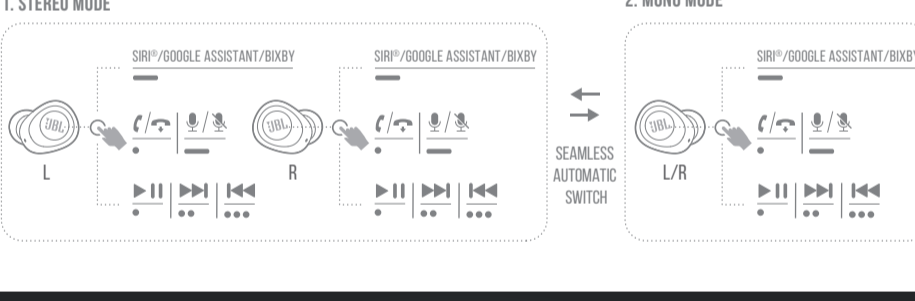

BUTTON COMMAND