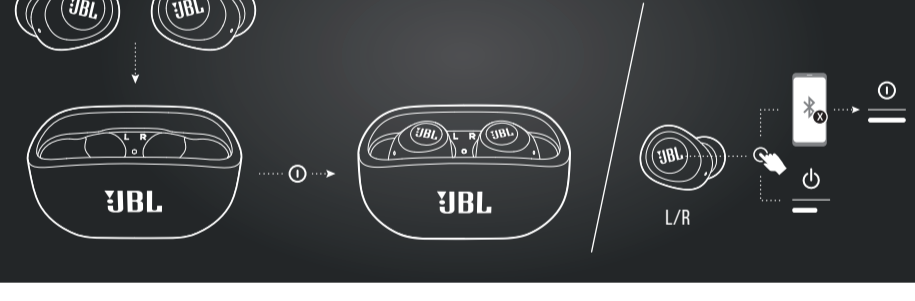

Posetite nas i uživajte u ekskluzivnom iskustvu pametne kupovine klikom na link:

<https://tehnoteka.rs/p/jbl-slusalice-wave-100-tws-crne-akcija-cena/>

WHAT'S IN THE BOX

HOW TO WEAR

FIRST TIME USE

POWER ON & CONNECT

DUAL CONNECT

BUTTON COMMAND

POWER OFF

MANUAL CONTROLS

CHARGING

LED BEHAVIORS

TECH SPEC

Model: WAVE100TWS
Driver Size: 8 mm / 0.31" Dynamic Driver
Power supply: 5V --- 1 A
Weight: 46.3 g / 0.102 lbs
Earpiece: 5.1 g / 0.011 lbs (10.2 g / 0.022 lbs combined)
Charging case: 36.1 g / 0.08 lbs
Headset battery type: Lithium-ion Battery (45 mAh / 3.7 V)
Charging case battery type: Lithium-ion Battery (550 mAh / 3.7 V)
Charging time: 2 hrs from empty up to 5 hrs
Music playtime with BT on: 2.4 - 2.4835 GHz
Frequency Response: < 10 dBm
Impedance: 16 ohm
Sensitivity: 105.5 dB SPL@1kHz
Maximum SPL: 94 dB
Microphone sensitivity: -11.3 dBV@1 kHz / Pa
Bluetooth version: 5.0
Bluetooth profile version: A2DP V1.3 AVRCP V1.6 HFP V1.7
Bluetooth transmitter frequency range: 2.4 - 2.4835 GHz
Bluetooth transmitter power: < 10 dBm
Bluetooth transmitter modulation: GFSK, n/4-DQPSK, 8-DPSK
Maximum operation temperature: 45°C