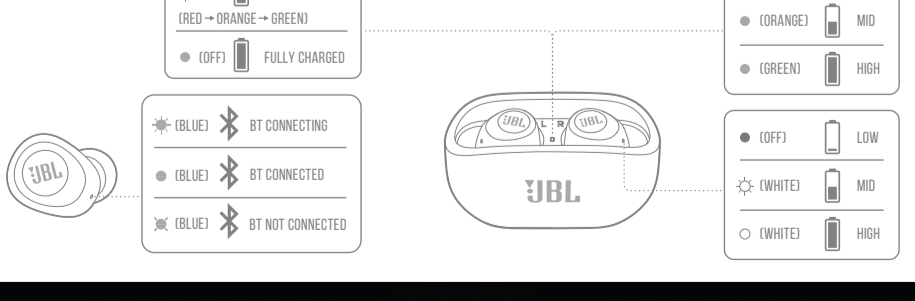

DUAL CONNECT

BUTTON COMMAND

POWER OFF

MANUAL CONTROLS

CHARGING

LED BEHAVIORS

TECH SPEC

Model: WAVE100TWS
Driver Size: 8 mm / 0.31" Dynamic Driver
Power supply: 5V --- 1 A
Weight: 46.3 g / 0.102 lbs
Earpiece: 5.1 g / 0.011 lbs (10.2 g / 0.022 lbs combined)
Charging case: 36.1 g / 0.08 lbs
Headset battery type: Lithium-ion Battery (45 mAh / 3.7 V)
Charging case battery type: Lithium-ion Battery (550 mAh / 3.7 V)
Charging time: 2 hrs from empty up to 5 hrs
Music playtime with BT on: 2.4 - 2.4835 GHz
Frequency Response: < 10 dBm
Impedance: 16 ohm
Sensitivity: 105.5 dB SPL@1kHz
Maximum SPL: 94 dB
Microphone sensitivity: -11.3 dBV@1 kHz / Pa
Bluetooth version: 5.0
Bluetooth profile version: A2DP V1.3 AVRCP V1.6 HFP V1.7
Bluetooth transmitter frequency range: 2.4 - 2.4835 GHz
Bluetooth transmitter power: < 10 dBm
Bluetooth transmitter modulation: GFSK, n/4-DQPSK, 8-DPSK
Maximum operation temperature: 45°C