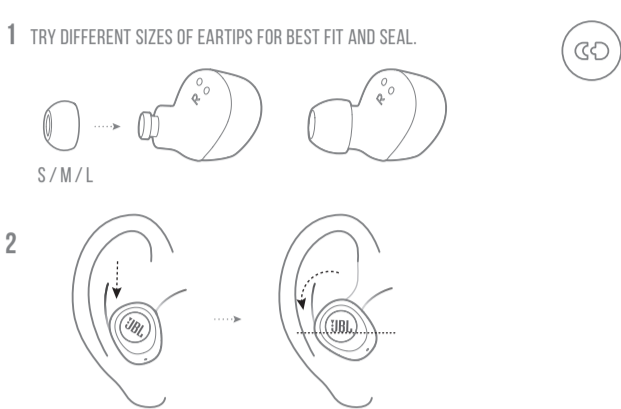

WHAT'S IN THE BOX

HOW TO WEAR

FIRST TIME USE

POWER ON & CONNECT

DUAL CONNECT

BUTTON COMMAND

POWER OFF

MANUAL CONTROLS

CHARGING

LED BEHAVIORS

TECH SPEC

Model: WAVE100TWS
Driver Size: 8 mm / 0.31" Dynamic Driver
Power supply: 5V --- 1 A
Weight: 46.3 g / 0.102 lbs
Earpiece: 5.1 g / 0.011 lbs (10.2 g / 0.022 lbs combined)
Charging case: 36.1 g / 0.08 lbs
Headset battery type: Lithium-ion Battery (45 mAh / 3.7 V)
Charging case battery type: Lithium-ion Battery (550 mAh / 3.7 V)
Charging time: 2 hrs from empty up to 5 hrs
Music playtime with BT on: 2.4 - 2.4835 GHz
Frequency Response: < 10 dBm
Impedance: 16 ohm
Sensitivity: 105.5 dB SPL@1kHz
Maximum SPL: 94 dB
Microphone sensitivity: -11.3 dBV@1 kHz / Pa
Bluetooth version: 5.0
Bluetooth profile version: A2DP V1.3 AVRCP V1.6 HFP V1.7
Bluetooth transmitter frequency range: 2.4 - 2.4835 GHz
Bluetooth transmitter power: < 10 dBm
Bluetooth transmitter modulation: GFSK, n/4-DQPSK, 8-DPSK
Maximum operation temperature: 45°C