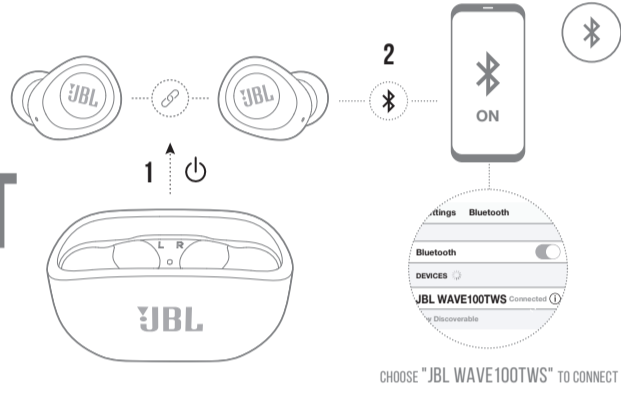

Posetite nas i uživajte u ekskluzivnom iskustvu pametne kupovine klikom na link:

<https://tehnoteka.rs/p/jbl-slusalice-wave-100-tws-crne-akcija-cena/>

WHAT'S IN THE BOX

HOW TO WEAR

FIRST TIME USE

POWER ON & CONNECT

DUAL CONNECT

BUTTON COMMAND

POWER OFF

MANUAL CONTROLS

CHARGING

LED BEHAVIORS

TECH SPEC

Model: WAVE100TWS
Driver Size: 8 mm / 0.31" Dynamic Driver
Power supply: 5V --- 1 A
Weight: 46.3 g / 0.102 lbs
Earpiece: 5.1 g / 0.011 lbs (10.2 g / 0.022 lbs combined)
Charging case: 36.1 g / 0.08 lbs
Headset battery type: Lithium-ion Battery (45 mAh / 3.7 V)
Charging case battery type: Lithium-ion Battery (550 mAh / 3.7 V)
Charging time: 2 hrs from empty up to 5 hrs
Music playtime with BT on: 2.4 - 2.4835 GHz
Frequency Response: < 10 dBm
Impedance: 16 ohm
Sensitivity: 105.5 dB SPL@1kHz
Maximum SPL: 94 dB
Microphone sensitivity: -11.3 dBV@1 kHz / Pa
Bluetooth version: 5.0
Bluetooth profile version: A2DP V1.3 AVRCP V1.6 HFP V1.7
Bluetooth transmitter frequency range: 2.4 - 2.4835 GHz
Bluetooth transmitter power: < 10 dBm
Bluetooth transmitter modulation: GFSK, n/4-DQPSK, 8-DPSK
Maximum operation temperature: 45°C