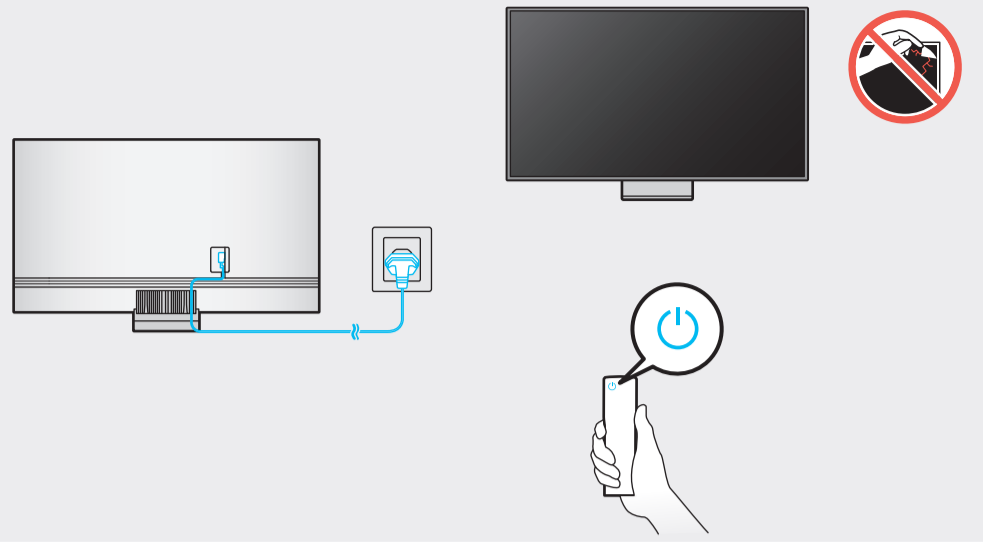

6

	A	B	C	D	E	F	G	H
43QN9*B 43QNB9*	37.8 inches (960.8 mm) (96.08 cm)	22.0 inches (558.9 mm) (55.89 cm)	1.1 inches (26.9 mm) (2.69 cm)	24.5 inches (623.4 mm) (62.34 cm)	8.8 inches (223.0 mm) (22.30 cm)	42.5 inches (108 cm)	20.3 lbs (9.2 kg)	30.4 lbs (13.8 kg)
50QN9*B 50QNB9*	43.8 inches (1113.6 mm) (111.36 cm)	25.4 inches (644.1 mm) (64.41 cm)	1.1 inches (26.9 mm) (2.69 cm)	27.9 inches (708.9 mm) (70.89 cm)	8.8 inches (223.0 mm) (22.30 cm)	49.5 inches (125 cm)	30.9 lbs (14.0 kg)	41.0 lbs (18.6 kg)
55QN9*B 55QNB9*	48.3 inches (1227.4 mm) (122.74 cm)	27.8 inches (705.6 mm) (70.56 cm)	1.0 inches (25.9 mm) (2.59 cm)	30.2 inches (768.0 mm) (76.80 cm)	9.3 inches (235.6 mm) (23.56 cm)	54.6 inches (138 cm)	39.0 lbs (17.7 kg)	48.2 lbs (21.9 kg)
65QN9*B 65QNB9*	56.9 inches (1446.3 mm) (144.63 cm)	32.6 inches (828.7 mm) (82.87 cm)	1.0 inches (25.9 mm) (2.59 cm)	35.1 inches (891.4 mm) (89.14 cm)	11.2 inches (285.7 mm) (28.57 cm)	64.5 inches (163 cm)	53.8 lbs (24.4 kg)	69.2 lbs (31.4 kg)
75QN9*B	65.7 inches (1670.0 mm) (167.00 cm)	37.7 inches (957.4 mm) (95.74 cm)	1.1 inches (26.7 mm) (2.67 cm)	40.2 inches (1020.0 mm) (102.00 cm)	12.5 inches (317.9 mm) (31.79 cm)	74.5 inches (189 cm)	77.2 lbs (35.0 kg)	98.8 lbs (44.8 kg)
85QN9*B	74.5 inches (1892.2 mm) (189.22 cm)	42.6 inches (1081.9 mm) (108.19 cm)	1.1 inches (27.2 mm) (2.72 cm)	45.1 inches (1144.3 mm) (114.43 cm)	14.4 inches (365.5 mm) (36.55 cm)	84.5 inches (214 cm)	98.1 lbs (44.5 kg)	125.0 lbs (56.7 kg)

*: 0-9, A-Z