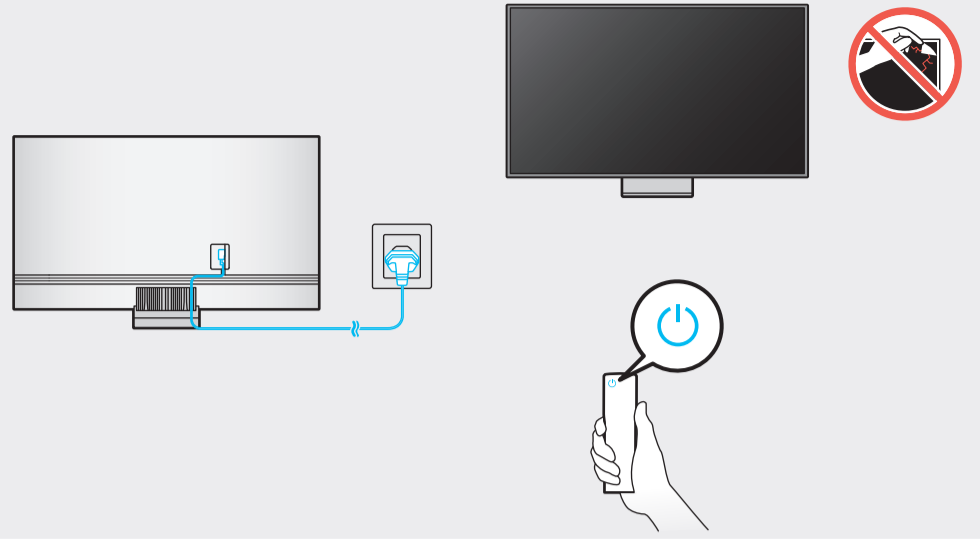

6

	A	B	C	D	E	F	G	H
43QN9*B 43QNB9*	37.8 inches (960.8 mm) (96.08 cm)	22.0 inches (558.9 mm) (55.89 cm)	1.1 inches (26.9 mm) (2.69 cm)	24.5 inches (623.4 mm) (62.34 cm)	8.8 inches (223.0 mm) (22.30 cm)	42.5 inches (108 cm)	20.3 lbs (9.2 kg)	30.4 lbs (13.8 kg)
50QN9*B 50QNB9*	43.8 inches (1113.6 mm) (111.36 cm)	25.4 inches (644.1 mm) (64.41 cm)	1.1 inches (26.9 mm) (2.69 cm)	27.9 inches (708.9 mm) (70.89 cm)	8.8 inches (223.0 mm) (22.30 cm)	49.5 inches (125 cm)	30.9 lbs (14.0 kg)	41.0 lbs (18.6 kg)
55QN9*B 55QNB9*	48.3 inches (1227.4 mm) (122.74 cm)	27.8 inches (705.6 mm) (70.56 cm)	1.0 inches (25.9 mm) (2.59 cm)	30.2 inches (768.0 mm) (76.80 cm)	9.3 inches (235.6 mm) (23.56 cm)	54.6 inches (138 cm)	39.0 lbs (17.7 kg)	48.2 lbs (21.9 kg)
65QN9*B 65QNB9*	56.9 inches (1446.3 mm) (144.63 cm)	32.6 inches (828.7 mm) (82.87 cm)	1.0 inches (25.9 mm) (2.59 cm)	35.1 inches (891.4 mm) (89.14 cm)	11.2 inches (285.7 mm) (28.57 cm)	64.5 inches (163 cm)	53.8 lbs (24.4 kg)	69.2 lbs (31.4 kg)
75QN9*B	65.7 inches (1670.0 mm) (167.00 cm)	37.7 inches (957.4 mm) (95.74 cm)	1.1 inches (26.7 mm) (2.67 cm)	40.2 inches (1020.0 mm) (102.00 cm)	12.5 inches (317.9 mm) (31.79 cm)	74.5 inches (189 cm)	77.2 lbs (35.0 kg)	98.8 lbs (44.8 kg)
85QN9*B	74.5 inches (1892.2 mm) (189.22 cm)	42.6 inches (1081.9 mm) (108.19 cm)	1.1 inches (27.2 mm) (2.72 cm)	45.1 inches (1144.3 mm) (114.43 cm)	14.4 inches (365.5 mm) (36.55 cm)	84.5 inches (214 cm)	98.1 lbs (44.5 kg)	125.0 lbs (56.7 kg)

*: 0-9, A-Z