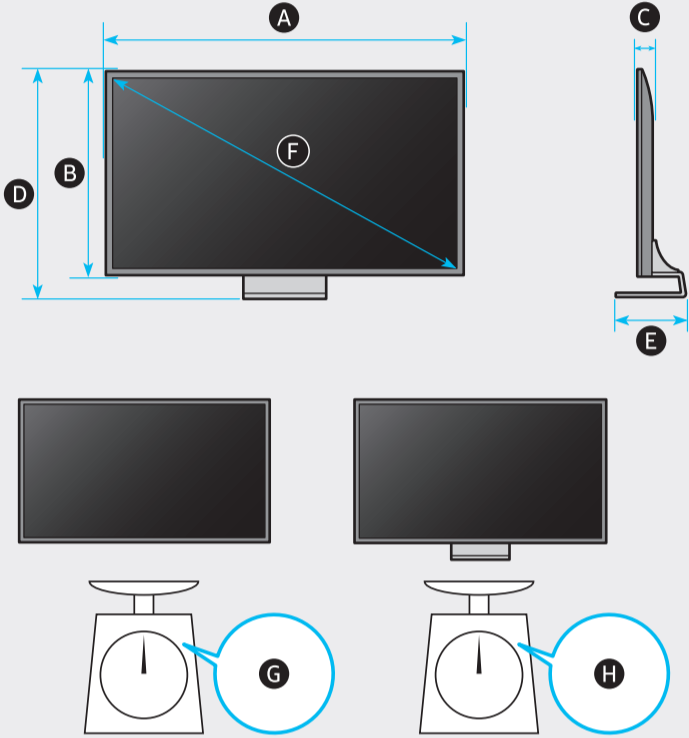

6

	A	B	C	D	E	F	G	H
43QN9*B 43QNB9*	37.8 inches (960.8 mm) (96.08 cm)	22.0 inches (558.9 mm) (55.89 cm)	1.1 inches (26.9 mm) (2.69 cm)	24.5 inches (623.4 mm) (62.34 cm)	8.8 inches (223.0 mm) (22.30 cm)	42.5 inches (108 cm)	20.3 lbs (9.2 kg)	30.4 lbs (13.8 kg)
50QN9*B 50QNB9*	43.8 inches (1113.6 mm) (111.36 cm)	25.4 inches (644.1 mm) (64.41 cm)	1.1 inches (26.9 mm) (2.69 cm)	27.9 inches (708.9 mm) (70.89 cm)	8.8 inches (223.0 mm) (22.30 cm)	49.5 inches (125 cm)	30.9 lbs (14.0 kg)	41.0 lbs (18.6 kg)
55QN9*B 55QNB9*	48.3 inches (1227.4 mm) (122.74 cm)	27.8 inches (705.6 mm) (70.56 cm)	1.0 inches (25.9 mm) (2.59 cm)	30.2 inches (768.0 mm) (76.80 cm)	9.3 inches (235.6 mm) (23.56 cm)	54.6 inches (138 cm)	39.0 lbs (17.7 kg)	48.2 lbs (21.9 kg)
65QN9*B 65QNB9*	56.9 inches (1446.3 mm) (144.63 cm)	32.6 inches (828.7 mm) (82.87 cm)	1.0 inches (25.9 mm) (2.59 cm)	35.1 inches (891.4 mm) (89.14 cm)	11.2 inches (285.7 mm) (28.57 cm)	64.5 inches (163 cm)	53.8 lbs (24.4 kg)	69.2 lbs (31.4 kg)
75QN9*B	65.7 inches (1670.0 mm) (167.00 cm)	37.7 inches (957.4 mm) (95.74 cm)	1.1 inches (26.7 mm) (2.67 cm)	40.2 inches (1020.0 mm) (102.00 cm)	12.5 inches (317.9 mm) (31.79 cm)	74.5 inches (189 cm)	77.2 lbs (35.0 kg)	98.8 lbs (44.8 kg)
85QN9*B	74.5 inches (1892.2 mm) (189.22 cm)	42.6 inches (1081.9 mm) (108.19 cm)	1.1 inches (27.2 mm) (2.72 cm)	45.1 inches (1144.3 mm) (114.43 cm)	14.4 inches (365.5 mm) (36.55 cm)	84.5 inches (214 cm)	98.1 lbs (44.5 kg)	125.0 lbs (56.7 kg)

*: 0-9, A-Z