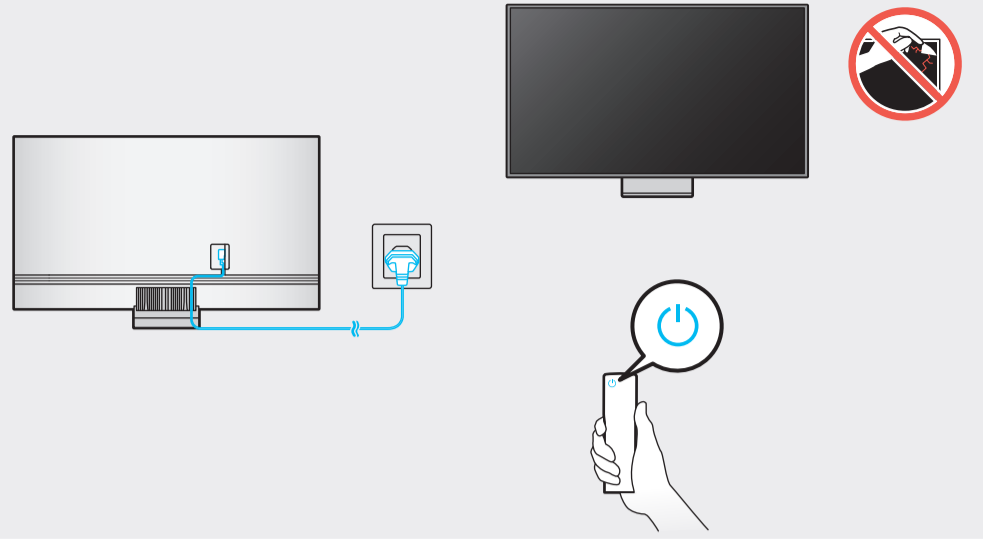

6

	A	B	C	D	E	F	G	H
43QN9*B 43QNB9*	37.8 inches (960.8 mm) (96.08 cm)	22.0 inches (558.9 mm) (55.89 cm)	1.1 inches (26.9 mm) (2.69 cm)	24.5 inches (623.4 mm) (62.34 cm)	8.8 inches (223.0 mm) (22.30 cm)	42.5 inches (108 cm)	20.3 lbs (9.2 kg)	30.4 lbs (13.8 kg)
50QN9*B 50QNB9*	43.8 inches (1113.6 mm) (111.36 cm)	25.4 inches (644.1 mm) (64.41 cm)	1.1 inches (26.9 mm) (2.69 cm)	27.9 inches (708.9 mm) (70.89 cm)	8.8 inches (223.0 mm) (22.30 cm)	49.5 inches (125 cm)	30.9 lbs (14.0 kg)	41.0 lbs (18.6 kg)
55QN9*B 55QNB9*	48.3 inches (1227.4 mm) (122.74 cm)	27.8 inches (705.6 mm) (70.56 cm)	1.0 inches (25.9 mm) (2.59 cm)	30.2 inches (768.0 mm) (76.80 cm)	9.3 inches (235.6 mm) (23.56 cm)	54.6 inches (138 cm)	39.0 lbs (17.7 kg)	48.2 lbs (21.9 kg)
65QN9*B 65QNB9*	56.9 inches (1446.3 mm) (144.63 cm)	32.6 inches (828.7 mm) (82.87 cm)	1.0 inches (25.9 mm) (2.59 cm)	35.1 inches (891.4 mm) (89.14 cm)	11.2 inches (285.7 mm) (28.57 cm)	64.5 inches (163 cm)	53.8 lbs (24.4 kg)	69.2 lbs (31.4 kg)
75QN9*B	65.7 inches (1670.0 mm) (167.00 cm)	37.7 inches (957.4 mm) (95.74 cm)	1.1 inches (26.7 mm) (2.67 cm)	40.2 inches (1020.0 mm) (102.00 cm)	12.5 inches (317.9 mm) (31.79 cm)	74.5 inches (189 cm)	77.2 lbs (35.0 kg)	98.8 lbs (44.8 kg)
85QN9*B	74.5 inches (1892.2 mm) (189.22 cm)	42.6 inches (1081.9 mm) (108.19 cm)	1.1 inches (27.2 mm) (2.72 cm)	45.1 inches (1144.3 mm) (114.43 cm)	14.4 inches (365.5 mm) (36.55 cm)	84.5 inches (214 cm)	98.1 lbs (44.5 kg)	125.0 lbs (56.7 kg)

*: 0-9, A-Z