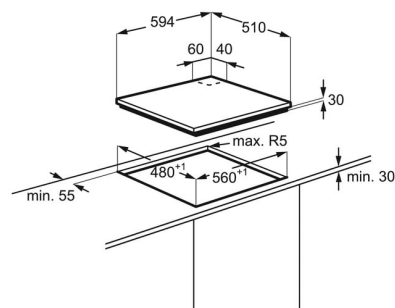

Specifikacije

Nordic_HB_FrameType_Colour	No
Dimensions WxD in mm	594x510
BI dimensions HxWxD in mm	510x560x480
Total electricity loading (W)	1000
Max power gas (W)	6000
Cord length external	1.1
Hob safety	Thermocouple
Left front - Power/Diameter	2000W/70mm
Rear - Power/Diameter	1000W/145mm
Right front - Power/Diameter	1000W/54mm
Right rear - Power/Diameter	3000W/100mm
Gas original	G20 (2H) 20 mbar
Gas replacement 2	G30/G31 (3B/P) 30/30 mbar, With Additional Injectors
Gas replacement 3	No
Residual heating indicators	No
Product Partner Code	All Open

PSGBHO120D000003