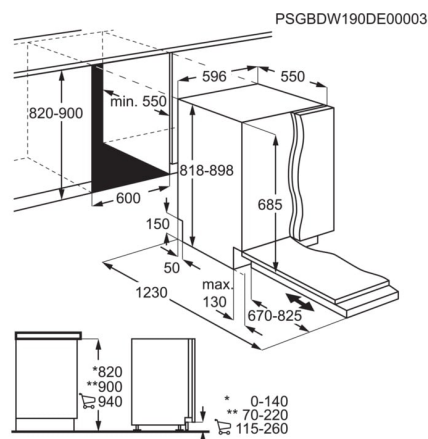

Sppecifikacije

| | |
|------------------------|-------------|
| Dimensions HxWxD in mm | 818x596x550 |
| Panel colour | Black |
| Door colour | None |
| Connected load (W) | 1550-2200 |
| EnergyClassE20 | D |
| DryingPerfIndexE20 | 1.07 |
| CleaningPerfIndexE20 | 1.13 |
| RatedCapacityE20 | 14 |
| Installation | FI |