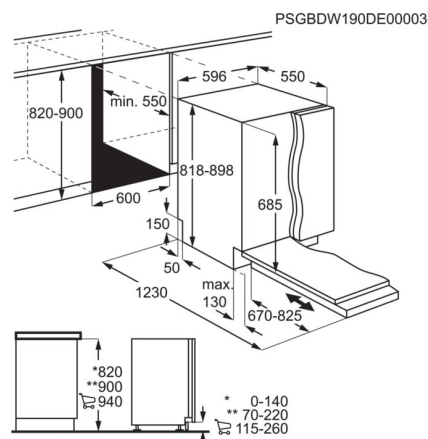

Specifikacije

Dimensions HxWxD in mm	818x596x550
Panel colour	Black
Door colour	None
Connected load (W)	1950
EnergyClassE20	C
DryingPerfIndexE20	0
CleaningPerfIndexE20	0
RatedCapacityE20	15
Installation	FI