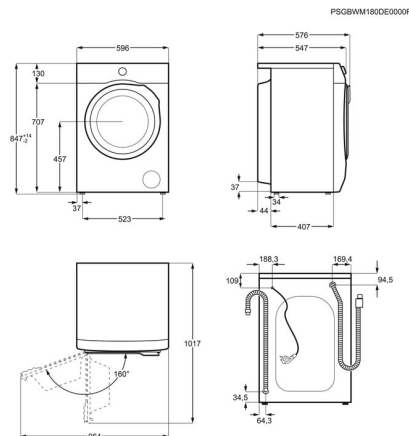

Specifikacije

Nordic_WM_FamilyName	PerfectCare 600
Energy cons. Std. Cotton 60°C (kWh)	0
Progr. time Std. Cotton 60°C (min)	0
Water cotton 60	0
Washing capacity (kg)	8
Drum volume	53
Moisture % after max. spin (2010/30/EC)	0
Motor system	Inverter
Washing noise (dB(A) re 1 pW) (2010/30/EC)	0
Spinning noise (dB(A) re 1 pW) (2010/30/EC)	0
Dimensions HxWxD in mm	847x596x547
Depth max, mm	576
Wheels	4 adj feet
Cord length external	1.8
Inlet hose length	130
Outlet hose length	145
Connected load (W)	2000
Voltage	230
Required fuse (A)	10
Frequency	50

ProductTitle	Electrolux PerfectCare 600 mašina za pranje veša kapaciteta 8 kg i 1200 obrtaja
Porthole type of	D White L
Woolmark	Woolmark Blue + Certified Ariel/Lenor
Det. dispenser compartments no	3
Program list	Eco 40-60, Cottons, Synthetics, Delicates, Rapid 14min, Rinse, Spin/Drain, Anti Allergy Vapour, Duvet, Silk, Wool, Sport, Outdoor, Denim