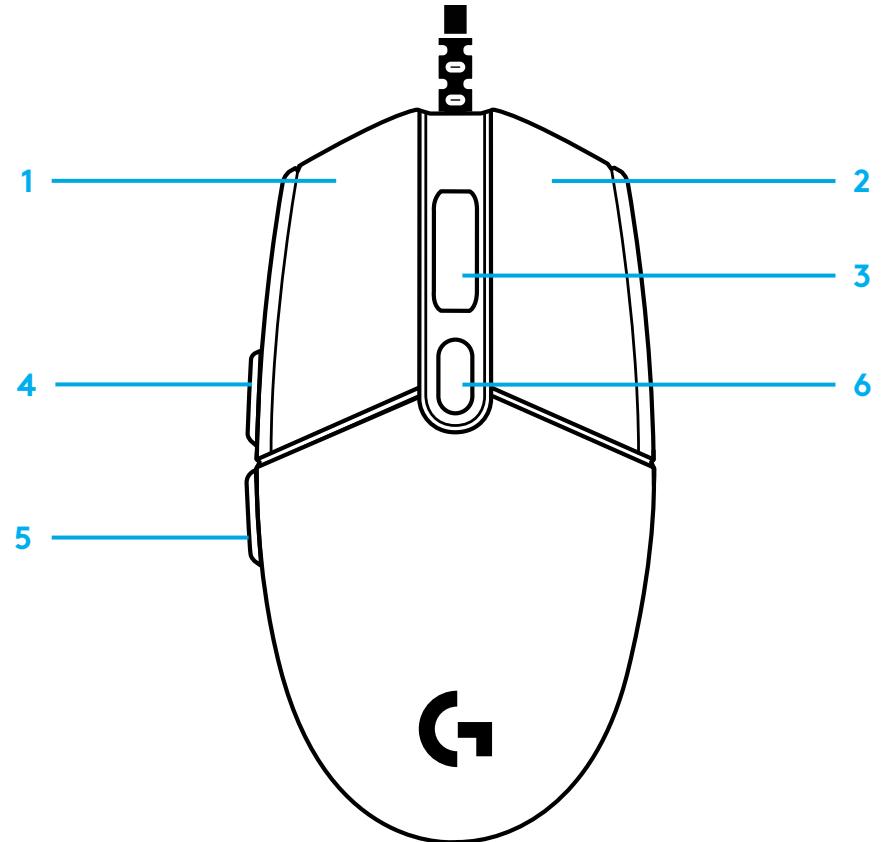

6 FULLY PROGRAMMABLE BUTTONS

By default these buttons are programmed:

- 1 Primary click
- 2 Secondary click
- 3 Wheel click
- 4 Forward
- 5 Back
- 6 DPI Cycle