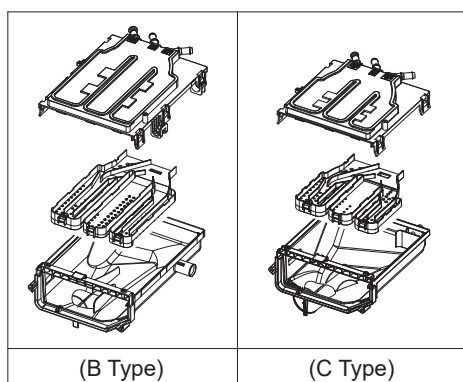

5. KUĆIŠTE POSUDE

(Washer / Simple)

Vrsta	Šifra modela	Brojcrteža	Kod dela	Opis
A	WW70T4020CE WW70T4020CH WW70T4020CW WW70T4020EE WW70T4040CE WW70T4040EE	1	DC61-03473A	POSUDA ZA DETERDŽENT
	WW70T4042CE WW70T4042CX WW70T4042EE WW70T4540TE WW70T4541TE WW70T4543AE	2	DC97-17347A	KUĆIŠTE POSUDE