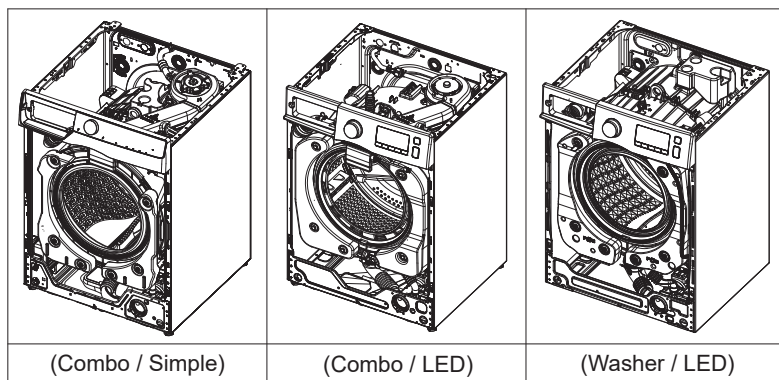

5. KUĆIŠTE POSUDE

(Washer / Simple)

Vrsta	Šifra modela	Brojcrteža	Kod dela	Opis
A	WW70T4020CE WW70T4020CH WW70T4020CW WW70T4020EE WW70T4040CE WW70T4040EE	1	DC61-03473A	POSUDA ZA DETERDŽENT
	WW70T4042CE WW70T4042CX WW70T4042EE WW70T4540TE WW70T4541TE WW70T4543AE	2	DC97-17347A	KUĆIŠTE POSUDE