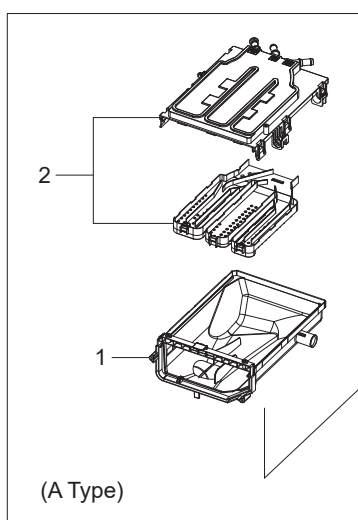

5. KUĆIŠTE POSUDE

(Washer / Simple)

Vrsta	Šifra modela	Brojcrteža	Kod dela	Opis
A	WW70T4020CE WW70T4020CH WW70T4020CW WW70T4020EE WW70T4040CE WW70T4040EE	1	DC61-03473A	POSUDA ZA DETERDŽENT
	WW70T4042CE WW70T4042CX WW70T4042EE WW70T4540TE WW70T4541TE WW70T4543AE	2	DC97-17347A	KUĆIŠTE POSUDE