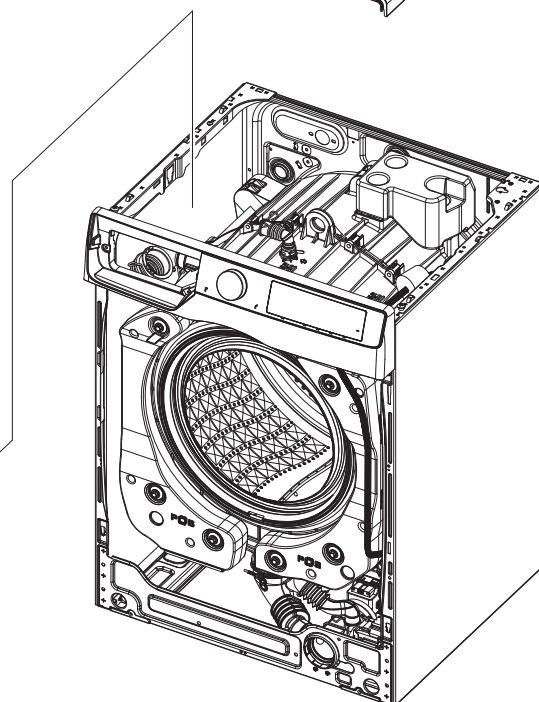

5. KUĆIŠTE POSUDE

(Washer / Simple)

Vrsta	Šifra modela	Brojcrteža	Kod dela	Opis
A	WW70T4020CE WW70T4020CH WW70T4020CW WW70T4020EE WW70T4040CE WW70T4040EE	1	DC61-03473A	POSUDA ZA DETERDŽENT
	WW70T4042CE WW70T4042CX WW70T4042EE WW70T4540TE WW70T4541TE WW70T4543AE	2	DC97-17347A	KUĆIŠTE POSUDE