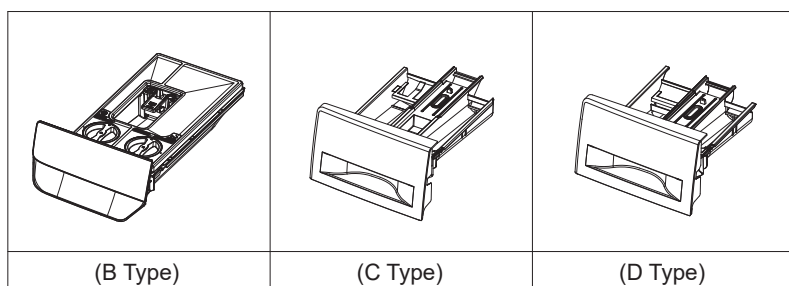

4. POSUDA

Broj crteža	Vrsta	Broj podklase	Šifra modela	Kod dela	Opis
1	A	1	WW80T554DAN	DC97-22381K	POSUDA
			WW90T554DAN		
			WW90T604CLN		
		2	WD10T654DBN	DC97-22250A	
			WD90T654DBN		
			WD80T754ABN		
			WW10T554DAN		
WW90T554DAN