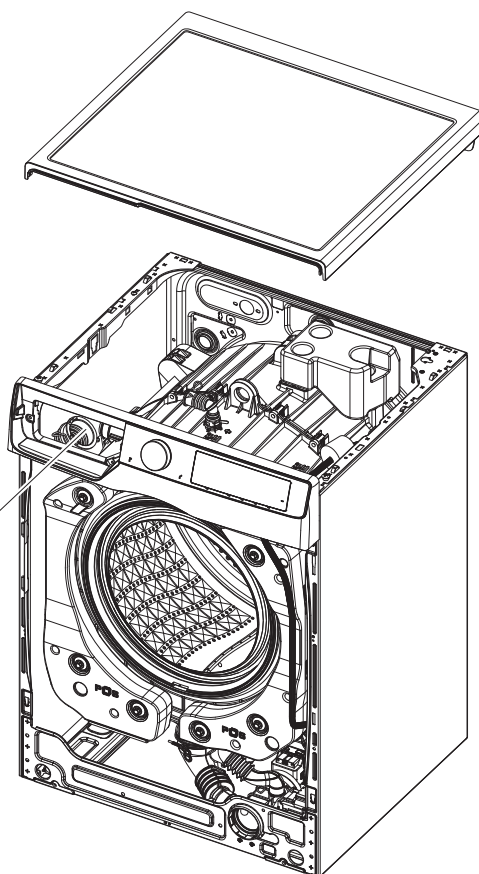

4. POSUDA

Broj crteža	Vrsta	Broj podklase	Šifra modela	Kod dela	Opis
1	A	1	WW80T554DAN	DC97-22381K	POSUDA
			WW90T554DAN		
			WW90T604CLN		
		2	WD10T654DBN	DC97-22250A	
			WD90T654DBN		
			WD80T754ABN		
			WW10T554DAN		
WW90T554DAN