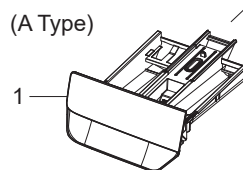

4. POSUDA

Broj crteža	Vrsta	Broj podklase	Šifra modela	Kod dela	Opis
1	A	1	WW80T554DAN	DC97-22381K	POSUDA
			WW90T554DAN		
			WW90T604CLN		
		2	WD10T654DBN	DC97-22250A	
			WD90T654DBN		
			WD80T754ABN		
			WW10T554DAN		
WW90T554DAN