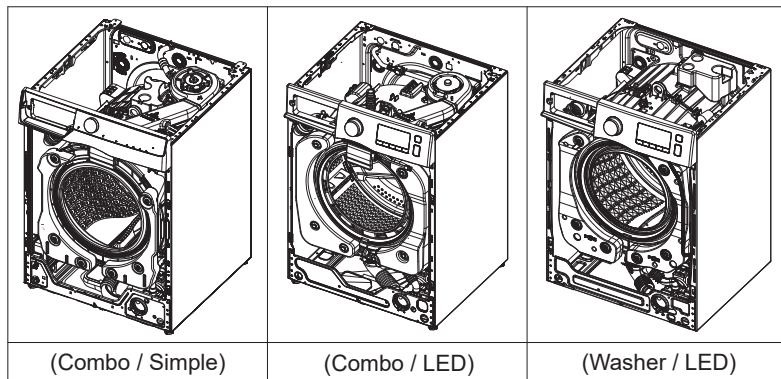

4. POSUDA

Broj crteža	Vrsta	Broj podklase	Šifra modela	Kod dela	Opis
1	A	1	WW80T554DAN	DC97-22381K	POSUDA
			WW90T554DAN		
			WW90T604CLN		
		2	WD10T654DBN	DC97-22250A	
			WD90T654DBN		
			WD80T754ABN		
			WW10T554DAN		
WW90T554DAN