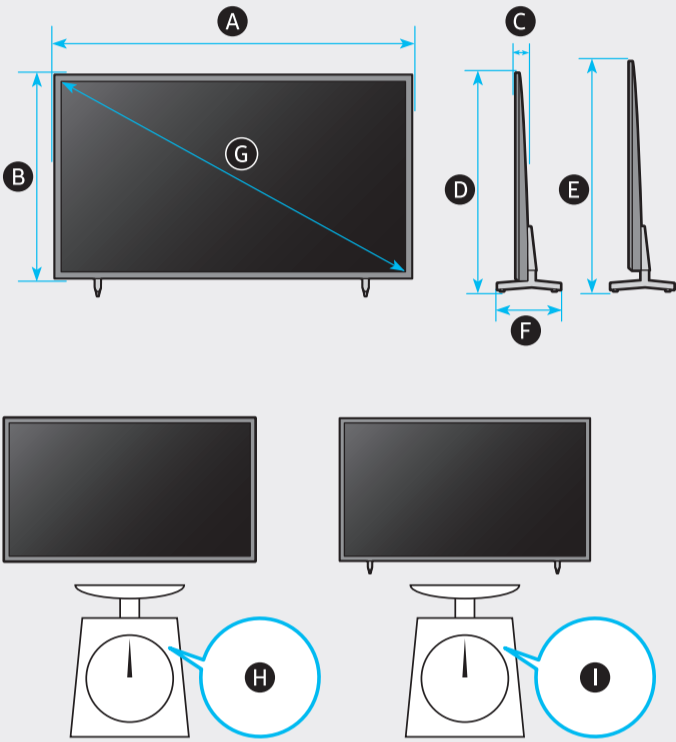

Posetite nas i uživajte u ekskluzivnom iskustvu pametne kupovine klikom na link:

<https://tehnoteka.rs/p/samsung-televizor-ue75bu8072uxxh-akcija-cena/>

	A	B	C	D	E	F	G	H	I
50Q6*B	44.0 inches (1118.3 mm) (111.83 cm)	25.4 inches (644.1 mm) (64.41 cm)	1.0 inches (25.7 mm) (2.57 cm)	26.9 inches (683.6 mm) (68.36 cm)	27.9 inches (708.6 mm) (70.86 cm)	9.0 inches (228.8 mm) (22.88 cm)	49.5 inches (125 cm)	25.4 lbs (11.5 kg)	26.0 lbs (11.8 kg)
55Q6*B	48.5 inches (1232.1 mm) (123.21 cm)	27.9 inches (708.3 mm) (70.83 cm)	1.0 inches (25.7 mm) (2.57 cm)	29.4 inches (747.8 mm) (74.78 cm)	30.4 inches (772.8 mm) (77.28 cm)	9.0 inches (228.8 mm) (22.88 cm)	54.6 inches (138 cm)	34.2 lbs (15.5 kg)	34.8 lbs (15.8 kg)
65Q6*B	57.1 inches (1450.9 mm) (145.09 cm)	32.7 inches (831.4 mm) (83.14 cm)	1.0 inches (25.7 mm) (2.57 cm)	34.2 inches (869.6 mm) (86.96 cm)	35.2 inches (894.6 mm) (89.46 cm)	11.1 inches (281.8 mm) (28.18 cm)	64.5 inches (163 cm)	46.1 lbs (20.9 kg)	47.0 lbs (21.3 kg)
43BU8*** 43UB8***	38.0 inches (965.5 mm) (96.55 cm)	22.0 inches (559.9 mm) (55.99 cm)	1.0 inches (25.7 mm) (2.57 cm)	23.6 inches (599.0 mm) (59.90 cm)	24.6 inches (624.0 mm) (62.40 cm)	8.1 inches (205.6 mm) (20.56 cm)	42.5 inches (108 cm)	18.5 lbs (8.4 kg)	19.2 lbs (8.7 kg)
50BU8*** 50UB8***	44.0 inches (1118.3 mm) (111.83 cm)	25.4 inches (644.6 mm) (64.46 cm)	1.0 inches (25.7 mm) (2.57 cm)	26.9 inches (683.6 mm) (68.36 cm)	27.9 inches (708.6 mm) (70.86 cm)	9.0 inches (228.8 mm) (22.88 cm)	49.5 inches (125 cm)	25.4 lbs (11.5 kg)	26.0 lbs (11.8 kg)
55BU8*** 55UB8***	48.5 inches (1232.1 mm) (123.21 cm)	27.9 inches (708.8 mm) (70.88 cm)	1.0 inches (25.7 mm) (2.57 cm)	29.4 inches (747.8 mm) (74.78 cm)	30.4 inches (772.8 mm) (77.28 cm)	9.0 inches (228.8 mm) (22.88 cm)	54.6 inches (138 cm)	34.2 lbs (15.5 kg)	34.8 lbs (15.8 kg)
60BU8*** 60UB8***	53.3 inches (1353.0 mm) (135.30 cm)	30.6 inches (776.8 mm) (77.68 cm)	1.0 inches (25.7 mm) (2.57 cm)	32.1 inches (814.7 mm) (81.47 cm)	33.1 inches (839.7 mm) (83.97 cm)	11.1 inches (281.8 mm) (28.18 cm)	60.1 inches (152 cm)	41.0 lbs (18.6 kg)	41.9 lbs (19.0 kg)
65BU8*** 65UB8***	57.1 inches (1450.9 mm) (145.09 cm)	32.8 inches (831.9 mm) (83.19 cm)	1.0 inches (25.7 mm) (2.57 cm)	34.2 inches (869.6 mm) (86.96 cm)	35.2 inches (894.6 mm) (89.46 cm)	11.1 inches (281.8 mm) (28.18 cm)	64.5 inches (163 cm)	46.1 lbs (20.9 kg)	47.0 lbs (21.3 kg)
70BU8*** 70UB8***	61.4 inches (1559.7 mm) (155.97 cm)	35.5 inches (902.1 mm) (90.21 cm)	1.0 inches (26.6 mm) (2.66 cm)	37.3 inches (947.8 mm) (94.78 cm)	38.3 inches (972.8 mm) (97.28 cm)	13.4 inches (340.4 mm) (34.04 cm)	69.5 inches (176 cm)	62.8 lbs (28.5 kg)	64.2 lbs (29.1 kg)
75BU8***	66.0 inches (1676.7 mm) (167.67 cm)	37.8 inches (960.3 mm) (96.03 cm)	1.0 inches (26.6 mm) (2.66 cm)	39.6 inches (1005.5 mm) (100.55 cm)	40.6 inches (1030.5 mm) (103.05 cm)	13.4 inches (340.4 mm) (34.04 cm)	74.5 inches (189 cm)	69.2 lbs (31.4 kg)	70.5 lbs (32.0 kg)
85BU8***	74.8 inches (1900.9 mm) (190.09 cm)	42.8 inches (1086.2 mm) (108.62 cm)	1.1 inches (26.9 mm) (2.69 cm)	44.5 inches (1129.1 mm) (112.91 cm)	45.5 inches (1154.1 mm) (115.41 cm)	15.6 inches (396.6 mm) (39.66 cm)	84.5 inches (214 cm)	91.5 lbs (41.5 kg)	93.7 lbs (42.5 kg)