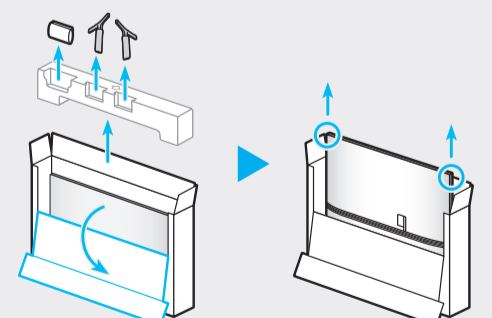

A	B	C	D	E	F	G	H	I
50Q6*B	44.0 inches (1118.3 mm) (111.83 cm)	25.4 inches (644.1 mm) (64.41 cm)	1.0 inches (25.7 mm) (2.57 cm)	26.9 inches (683.6 mm) (68.36 cm)	27.9 inches (708.6 mm) (70.86 cm)	9.0 inches (228.8 mm) (22.88 cm)	49.5 inches (125 cm)	25.4 lbs (11.5 kg)	26.0 lbs (11.8 kg)
55Q6*B	48.5 inches (1232.1 mm) (123.21 cm)	27.9 inches (708.3 mm) (70.83 cm)	1.0 inches (25.7 mm) (2.57 cm)	29.4 inches (747.8 mm) (74.78 cm)	30.4 inches (772.8 mm) (77.28 cm)	9.0 inches (228.8 mm) (22.88 cm)	54.6 inches (138 cm)	34.2 lbs (15.5 kg)	34.8 lbs (15.8 kg)
65Q6*B	57.1 inches (1450.9 mm) (145.09 cm)	32.7 inches (831.4 mm) (83.14 cm)	1.0 inches (25.7 mm) (2.57 cm)	34.2 inches (869.6 mm) (86.96 cm)	35.2 inches (894.6 mm) (89.46 cm)	11.1 inches (281.8 mm) (28.18 cm)	64.5 inches (163 cm)	46.1 lbs (20.9 kg)	47.0 lbs (21.3 kg)
43BU8*** 43UB8***	38.0 inches (965.5 mm) (96.55 cm)	22.0 inches (559.9 mm) (55.99 cm)	1.0 inches (25.7 mm) (2.57 cm)	23.6 inches (599.0 mm) (59.90 cm)	24.6 inches (624.0 mm) (62.40 cm)	8.1 inches (205.6 mm) (20.56 cm)	42.5 inches (108 cm)	18.5 lbs (8.4 kg)	19.2 lbs (8.7 kg)
50BU8*** 50UB8***	44.0 inches (1118.3 mm) (111.83 cm)	25.4 inches (644.6 mm) (64.46 cm)	1.0 inches (25.7 mm) (2.57 cm)	26.9 inches (683.6 mm) (68.36 cm)	27.9 inches (708.6 mm) (70.86 cm)	9.0 inches (228.8 mm) (22.88 cm)	49.5 inches (125 cm)	25.4 lbs (11.5 kg)	26.0 lbs (11.8 kg)
55BU8*** 55UB8***	48.5 inches (1232.1 mm) (123.21 cm)	27.9 inches (708.8 mm) (70.88 cm)	1.0 inches (25.7 mm) (2.57 cm)	29.4 inches (747.8 mm) (74.78 cm)	30.4 inches (772.8 mm) (77.28 cm)	9.0 inches (228.8 mm) (22.88 cm)	54.6 inches (138 cm)	34.2 lbs (15.5 kg)	34.8 lbs (15.8 kg)
60BU8*** 60UB8***	53.3 inches (1353.0 mm) (135.30 cm)	30.6 inches (776.8 mm) (77.68 cm)	1.0 inches (25.7 mm) (2.57 cm)	32.1 inches (814.7 mm) (81.47 cm)	33.1 inches (839.7 mm) (83.97 cm)	11.1 inches (281.8 mm) (28.18 cm)	60.1 inches (152 cm)	41.0 lbs (18.6 kg)	41.9 lbs (19.0 kg)
65BU8*** 65UB8***	57.1 inches (1450.9 mm) (145.09 cm)	32.8 inches (831.9 mm) (83.19 cm)	1.0 inches (25.7 mm) (2.57 cm)	34.2 inches (869.6 mm) (86.96 cm)	35.2 inches (894.6 mm) (89.46 cm)	11.1 inches (281.8 mm) (28.18 cm)	64.5 inches (163 cm)	46.1 lbs (20.9 kg)	47.0 lbs (21.3 kg)
70BU8*** 70UB8***	61.4 inches (1559.7 mm) (155.97 cm)	35.5 inches (902.1 mm) (90.21 cm)	1.0 inches (26.6 mm) (2.66 cm)	37.3 inches (947.8 mm) (94.78 cm)	38.3 inches (972.8 mm) (97.28 cm)	13.4 inches (340.4 mm) (34.04 cm)	69.5 inches (176 cm)	62.8 lbs (28.5 kg)	64.2 lbs (29.1 kg)
75BU8***	66.0 inches (1676.7 mm) (167.67 cm)	37.8 inches (960.3 mm) (96.03 cm)	1.0 inches (26.6 mm) (2.66 cm)	39.6 inches (1005.5 mm) (100.55 cm)	40.6 inches (1030.5 mm) (103.05 cm)	13.4 inches (340.4 mm) (34.04 cm)	74.5 inches (189 cm)	69.2 lbs (31.4 kg)	70.5 lbs (32.0 kg)
85BU8***	74.8 inches (1900.9 mm) (190.09 cm)	42.8 inches (1086.2 mm) (108.62 cm)	1.1 inches (26.9 mm) (2.69 cm)	44.5 inches (1129.1 mm) (112.91 cm)	45.5 inches (1154.1 mm) (115.41 cm)	15.6 inches (396.6 mm) (39.66 cm)	84.5 inches (214 cm)	91.5 lbs (41.5 kg)	93.7 lbs (42.5 kg)