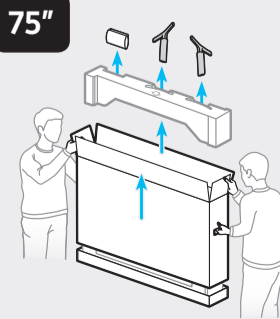

A	B	C	D	E	F	G	H	I
50Q6*B	44.0 inches (1118.3 mm) (111.83 cm)	25.4 inches (644.1 mm) (64.41 cm)	1.0 inches (25.7 mm) (2.57 cm)	26.9 inches (683.6 mm) (68.36 cm)	27.9 inches (708.6 mm) (70.86 cm)	9.0 inches (228.8 mm) (22.88 cm)	49.5 inches (125 cm)	25.4 lbs (11.5 kg)	26.0 lbs (11.8 kg)
55Q6*B	48.5 inches (1232.1 mm) (123.21 cm)	27.9 inches (708.3 mm) (70.83 cm)	1.0 inches (25.7 mm) (2.57 cm)	29.4 inches (747.8 mm) (74.78 cm)	30.4 inches (772.8 mm) (77.28 cm)	9.0 inches (228.8 mm) (22.88 cm)	54.6 inches (138 cm)	34.2 lbs (15.5 kg)	34.8 lbs (15.8 kg)
65Q6*B	57.1 inches (1450.9 mm) (145.09 cm)	32.7 inches (831.4 mm) (83.14 cm)	1.0 inches (25.7 mm) (2.57 cm)	34.2 inches (869.6 mm) (86.96 cm)	35.2 inches (894.6 mm) (89.46 cm)	11.1 inches (281.8 mm) (28.18 cm)	64.5 inches (163 cm)	46.1 lbs (20.9 kg)	47.0 lbs (21.3 kg)
43BU8*** 43UB8***	38.0 inches (965.5 mm) (96.55 cm)	22.0 inches (559.9 mm) (55.99 cm)	1.0 inches (25.7 mm) (2.57 cm)	23.6 inches (599.0 mm) (59.90 cm)	24.6 inches (624.0 mm) (62.40 cm)	8.1 inches (205.6 mm) (20.56 cm)	42.5 inches (108 cm)	18.5 lbs (8.4 kg)	19.2 lbs (8.7 kg)
50BU8*** 50UB8***	44.0 inches (1118.3 mm) (111.83 cm)	25.4 inches (644.6 mm) (64.46 cm)	1.0 inches (25.7 mm) (2.57 cm)	26.9 inches (683.6 mm) (68.36 cm)	27.9 inches (708.6 mm) (70.86 cm)	9.0 inches (228.8 mm) (22.88 cm)	49.5 inches (125 cm)	25.4 lbs (11.5 kg)	26.0 lbs (11.8 kg)
55BU8*** 55UB8***	48.5 inches (1232.1 mm) (123.21 cm)	27.9 inches (708.8 mm) (70.88 cm)	1.0 inches (25.7 mm) (2.57 cm)	29.4 inches (747.8 mm) (74.78 cm)	30.4 inches (772.8 mm) (77.28 cm)	9.0 inches (228.8 mm) (22.88 cm)	54.6 inches (138 cm)	34.2 lbs (15.5 kg)	34.8 lbs (15.8 kg)
60BU8*** 60UB8***	53.3 inches (1353.0 mm) (135.30 cm)	30.6 inches (776.8 mm) (77.68 cm)	1.0 inches (25.7 mm) (2.57 cm)	32.1 inches (814.7 mm) (81.47 cm)	33.1 inches (839.7 mm) (83.97 cm)	11.1 inches (281.8 mm) (28.18 cm)	60.1 inches (152 cm)	41.0 lbs (18.6 kg)	41.9 lbs (19.0 kg)
65BU8*** 65UB8***	57.1 inches (1450.9 mm) (145.09 cm)	32.8 inches (831.9 mm) (83.19 cm)	1.0 inches (25.7 mm) (2.57 cm)	34.2 inches (869.6 mm) (86.96 cm)	35.2 inches (894.6 mm) (89.46 cm)	11.1 inches (281.8 mm) (28.18 cm)	64.5 inches (163 cm)	46.1 lbs (20.9 kg)	47.0 lbs (21.3 kg)
70BU8*** 70UB8***	61.4 inches (1559.7 mm) (155.97 cm)	35.5 inches (902.1 mm) (90.21 cm)	1.0 inches (26.6 mm) (2.66 cm)	37.3 inches (947.8 mm) (94.78 cm)	38.3 inches (972.8 mm) (97.28 cm)	13.4 inches (340.4 mm) (34.04 cm)	69.5 inches (176 cm)	62.8 lbs (28.5 kg)	64.2 lbs (29.1 kg)
75BU8***	66.0 inches (1676.7 mm) (167.67 cm)	37.8 inches (960.3 mm) (96.03 cm)	1.0 inches (26.6 mm) (2.66 cm)	39.6 inches (1005.5 mm) (100.55 cm)	40.6 inches (1030.5 mm) (103.05 cm)	13.4 inches (340.4 mm) (34.04 cm)	74.5 inches (189 cm)	69.2 lbs (31.4 kg)	70.5 lbs (32.0 kg)
85BU8***	74.8 inches (1900.9 mm) (190.09 cm)	42.8 inches (1086.2 mm) (108.62 cm)	1.1 inches (26.9 mm) (2.69 cm)	44.5 inches (1129.1 mm) (112.91 cm)	45.5 inches (1154.1 mm) (115.41 cm)	15.6 inches (396.6 mm) (39.66 cm)	84.5 inches (214 cm)	91.5 lbs (41.5 kg)	93.7 lbs (42.5 kg)