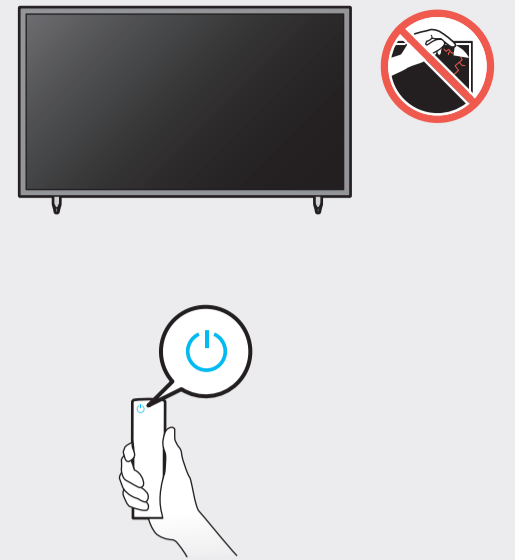

Posetite nas i uživajte u ekskluzivnom iskustvu pametne kupovine klikom na link:

<https://tehnoteka.rs/p/samsung-televizor-ue65bu8072uxxh-akcija-cena/>

	A	B	C	D	E	F	G	H	I
50Q6*B	44.0 inches (1118.3 mm) (111.83 cm)	25.4 inches (644.1 mm) (64.41 cm)	1.0 inches (25.7 mm) (2.57 cm)	26.9 inches (683.6 mm) (68.36 cm)	27.9 inches (708.6 mm) (70.86 cm)	9.0 inches (228.8 mm) (22.88 cm)	49.5 inches (125 cm)	25.4 lbs (11.5 kg)	26.0 lbs (11.8 kg)
55Q6*B	48.5 inches (1232.1 mm) (123.21 cm)	27.9 inches (708.3 mm) (70.83 cm)	1.0 inches (25.7 mm) (2.57 cm)	29.4 inches (747.8 mm) (74.78 cm)	30.4 inches (772.8 mm) (77.28 cm)	9.0 inches (228.8 mm) (22.88 cm)	54.6 inches (138 cm)	34.2 lbs (15.5 kg)	34.8 lbs (15.8 kg)
65Q6*B	57.1 inches (1450.9 mm) (145.09 cm)	32.7 inches (831.4 mm) (83.14 cm)	1.0 inches (25.7 mm) (2.57 cm)	34.2 inches (869.6 mm) (86.96 cm)	35.2 inches (894.6 mm) (89.46 cm)	11.1 inches (281.8 mm) (28.18 cm)	64.5 inches (163 cm)	46.1 lbs (20.9 kg)	47.0 lbs (21.3 kg)
43BU8*** 43UB8***	38.0 inches (965.5 mm) (96.55 cm)	22.0 inches (559.9 mm) (55.99 cm)	1.0 inches (25.7 mm) (2.57 cm)	23.6 inches (599.0 mm) (59.90 cm)	24.6 inches (624.0 mm) (62.40 cm)	8.1 inches (205.6 mm) (20.56 cm)	42.5 inches (108 cm)	18.5 lbs (8.4 kg)	19.2 lbs (8.7 kg)
50BU8*** 50UB8***	44.0 inches (1118.3 mm) (111.83 cm)	25.4 inches (644.6 mm) (64.46 cm)	1.0 inches (25.7 mm) (2.57 cm)	26.9 inches (683.6 mm) (68.36 cm)	27.9 inches (708.6 mm) (70.86 cm)	9.0 inches (228.8 mm) (22.88 cm)	49.5 inches (125 cm)	25.4 lbs (11.5 kg)	26.0 lbs (11.8 kg)
55BU8*** 55UB8***	48.5 inches (1232.1 mm) (123.21 cm)	27.9 inches (708.8 mm) (70.88 cm)	1.0 inches (25.7 mm) (2.57 cm)	29.4 inches (747.8 mm) (74.78 cm)	30.4 inches (772.8 mm) (77.28 cm)	9.0 inches (228.8 mm) (22.88 cm)	54.6 inches (138 cm)	34.2 lbs (15.5 kg)	34.8 lbs (15.8 kg)
60BU8*** 60UB8***	53.3 inches (1353.0 mm) (135.30 cm)	30.6 inches (776.8 mm) (77.68 cm)	1.0 inches (25.7 mm) (2.57 cm)	32.1 inches (814.7 mm) (81.47 cm)	33.1 inches (839.7 mm) (83.97 cm)	11.1 inches (281.8 mm) (28.18 cm)	60.1 inches (152 cm)	41.0 lbs (18.6 kg)	41.9 lbs (19.0 kg)
65BU8*** 65UB8***	57.1 inches (1450.9 mm) (145.09 cm)	32.8 inches (831.9 mm) (83.19 cm)	1.0 inches (25.7 mm) (2.57 cm)	34.2 inches (869.6 mm) (86.96 cm)	35.2 inches (894.6 mm) (89.46 cm)	11.1 inches (281.8 mm) (28.18 cm)	64.5 inches (163 cm)	46.1 lbs (20.9 kg)	47.0 lbs (21.3 kg)
70BU8*** 70UB8***	61.4 inches (1559.7 mm) (155.97 cm)	35.5 inches (902.1 mm) (90.21 cm)	1.0 inches (26.6 mm) (2.66 cm)	37.3 inches (947.8 mm) (94.78 cm)	38.3 inches (972.8 mm) (97.28 cm)	13.4 inches (340.4 mm) (34.04 cm)	69.5 inches (176 cm)	62.8 lbs (28.5 kg)	64.2 lbs (29.1 kg)
75BU8***	66.0 inches (1676.7 mm) (167.67 cm)	37.8 inches (960.3 mm) (96.03 cm)	1.0 inches (26.6 mm) (2.66 cm)	39.6 inches (1005.5 mm) (100.55 cm)	40.6 inches (1030.5 mm) (103.05 cm)	13.4 inches (340.4 mm) (34.04 cm)	74.5 inches (189 cm)	69.2 lbs (31.4 kg)	70.5 lbs (32.0 kg)
85BU8***	74.8 inches (1900.9 mm) (190.09 cm)	42.8 inches (1086.2 mm) (108.62 cm)	1.1 inches (26.9 mm) (2.69 cm)	44.5 inches (1129.1 mm) (112.91 cm)	45.5 inches (1154.1 mm) (115.41 cm)	15.6 inches (396.6 mm) (39.66 cm)	84.5 inches (214 cm)	91.5 lbs (41.5 kg)	93.7 lbs (42.5 kg)