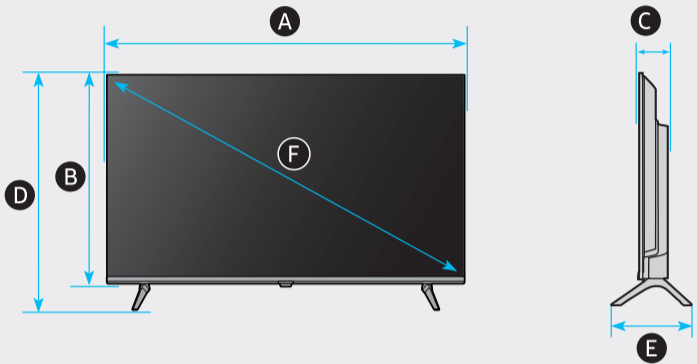

Posetite nas i uživajte u ekskluzivnom iskustvu pametne kupovine klikom na link:

<https://tehnoteka.rs/p/samsung-televizor-ue55au7092uxxh-akcija-cena/>

5

	A	B	C	D	E	F	G	H
43AU6*** 43AU7***	37.7 inches (958.4 mm) (95.84 cm)	22.4 inches (568.2 mm) (56.82 cm)	3.2 inches (80.2 mm) (8.02 cm)	24.8 inches (630.9 mm) (63.09 cm)	8.6 inches (217.5 mm) (21.75 cm)	42.5 inches (108 cm)	16.1 lbs (7.3 kg)	16.3 lbs (7.4 kg)
50AU6*** 50AU7***	43.8 inches (1112.2 mm) (111.22 cm)	25.8 inches (656.3 mm) (65.63 cm)	3.2 inches (80.1 mm) (8.01 cm)	28.5 inches (723.8 mm) (72.38 cm)	9.9 inches (251.7 mm) (25.17 cm)	49.5 inches (125 cm)	22.7 lbs (10.3 kg)	22.9 lbs (10.4 kg)
55AU6*** 55AU7***	48.3 inches (1227.6 mm) (122.76 cm)	28.4 inches (721.1 mm) (72.11 cm)	3.2 inches (80.1 mm) (8.01 cm)	31.1 inches (788.7 mm) (78.87 cm)	9.9 inches (251.7 mm) (25.17 cm)	54.6 inches (138 cm)	27.3 lbs (12.4 kg)	27.6 lbs (12.5 kg)
65AU6*** 65AU7***	57 inches (1447.5 mm) (144.75 cm)	33.3 inches (846.2 mm) (84.62 cm)	3.2 inches (81.1 mm) (8.11 cm)	36.1 inches (915.8 mm) (91.58 cm)	12.1 inches (308.5 mm) (30.85 cm)	64.5 inches (163 cm)	42.8 lbs (19.4 kg)	43.2 lbs (19.6 kg)