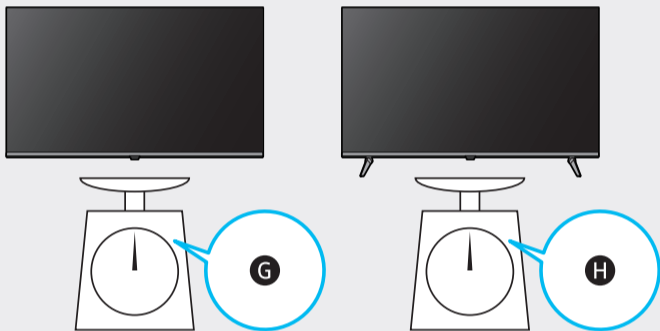

A	B	C	D	E	F	G	H
43AU6*** 43AU7***	37.7 inches (958.4 mm) (95.84 cm)	22.4 inches (568.2 mm) (56.82 cm)	3.2 inches (80.2 mm) (8.02 cm)	24.8 inches (630.9 mm) (63.09 cm)	8.6 inches (217.5 mm) (21.75 cm)	42.5 inches (108 cm)	16.1 lbs (7.3 kg)	16.3 lbs (7.4 kg)
50AU6*** 50AU7***	43.8 inches (1112.2 mm) (111.22 cm)	25.8 inches (656.3 mm) (65.63 cm)	3.2 inches (80.1 mm) (8.01 cm)	28.5 inches (723.8 mm) (72.38 cm)	9.9 inches (251.7 mm) (25.17 cm)	49.5 inches (125 cm)	22.7 lbs (10.3 kg)	22.9 lbs (10.4 kg)
55AU6*** 55AU7***	48.3 inches (1227.6 mm) (122.76 cm)	28.4 inches (721.1 mm) (72.11 cm)	3.2 inches (80.1 mm) (8.01 cm)	31.1 inches (788.7 mm) (78.87 cm)	9.9 inches (251.7 mm) (25.17 cm)	54.6 inches (138 cm)	27.3 lbs (12.4 kg)	27.6 lbs (12.5 kg)
65AU6*** 65AU7***	57 inches (1447.5 mm) (144.75 cm)	33.3 inches (846.2 mm) (84.62 cm)	3.2 inches (81.1 mm) (8.11 cm)	36.1 inches (915.8 mm) (91.58 cm)	12.1 inches (308.5 mm) (30.85 cm)	64.5 inches (163 cm)	42.8 lbs (19.4 kg)	43.2 lbs (19.6 kg)

*: 0-9, A-Z