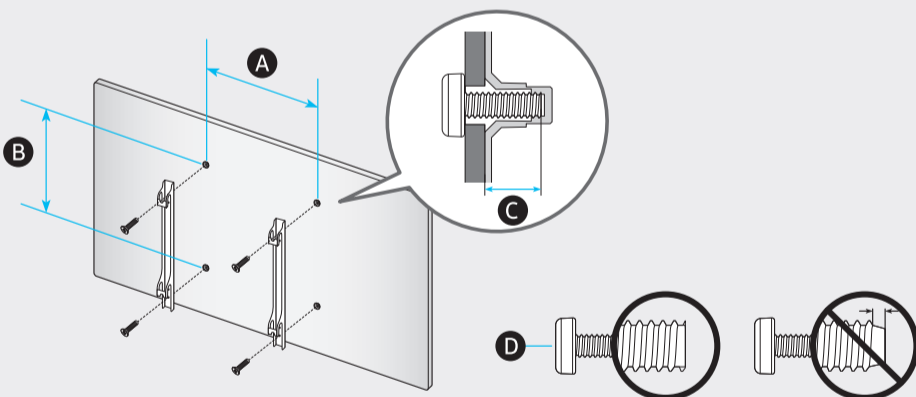

Posetite nas i uživajte u ekskluzivnom iskustvu pametne kupovine klikom na link:

<https://tehnoteka.rs/p/samsung-televizor-ue55au7092uxxh-akcija-cena/>

5

	A	B	C	D	E	F	G	H
43AU6*** 43AU7***	37.7 inches (958.4 mm) (95.84 cm)	22.4 inches (568.2 mm) (56.82 cm)	3.2 inches (80.2 mm) (8.02 cm)	24.8 inches (630.9 mm) (63.09 cm)	8.6 inches (217.5 mm) (21.75 cm)	42.5 inches (108 cm)	16.1 lbs (7.3 kg)	16.3 lbs (7.4 kg)
50AU6*** 50AU7***	43.8 inches (1112.2 mm) (111.22 cm)	25.8 inches (656.3 mm) (65.63 cm)	3.2 inches (80.1 mm) (8.01 cm)	28.5 inches (723.8 mm) (72.38 cm)	9.9 inches (251.7 mm) (25.17 cm)	49.5 inches (125 cm)	22.7 lbs (10.3 kg)	22.9 lbs (10.4 kg)
55AU6*** 55AU7***	48.3 inches (1227.6 mm) (122.76 cm)	28.4 inches (721.1 mm) (72.11 cm)	3.2 inches (80.1 mm) (8.01 cm)	31.1 inches (788.7 mm) (78.87 cm)	9.9 inches (251.7 mm) (25.17 cm)	54.6 inches (138 cm)	27.3 lbs (12.4 kg)	27.6 lbs (12.5 kg)
65AU6*** 65AU7***	57 inches (1447.5 mm) (144.75 cm)	33.3 inches (846.2 mm) (84.62 cm)	3.2 inches (81.1 mm) (8.11 cm)	36.1 inches (915.8 mm) (91.58 cm)	12.1 inches (308.5 mm) (30.85 cm)	64.5 inches (163 cm)	42.8 lbs (19.4 kg)	43.2 lbs (19.6 kg)

*: 0-9, A-Z

	VESA A x B (mm)	C (mm)	D x 4
43AU6*** 43AU7***	200 x 200	7-26	M8
50AU6*** 50AU7***			
65AU6*** 65AU7***	400 x 300	7-26	M8

*: 0-9, A-Z

SAMSUNG

QUICK SETUP GUIDE
GUIDE D'INSTALLATION RAPIDE
GUÍA RÁPIDA DE CONFIGURACIÓN
GUIA RÁPIDO DE INSTALAÇÃO
KURZANLEITUNG ZUR KONFIGURATION
GUIDA DI INSTALLAZIONE RAPIDA