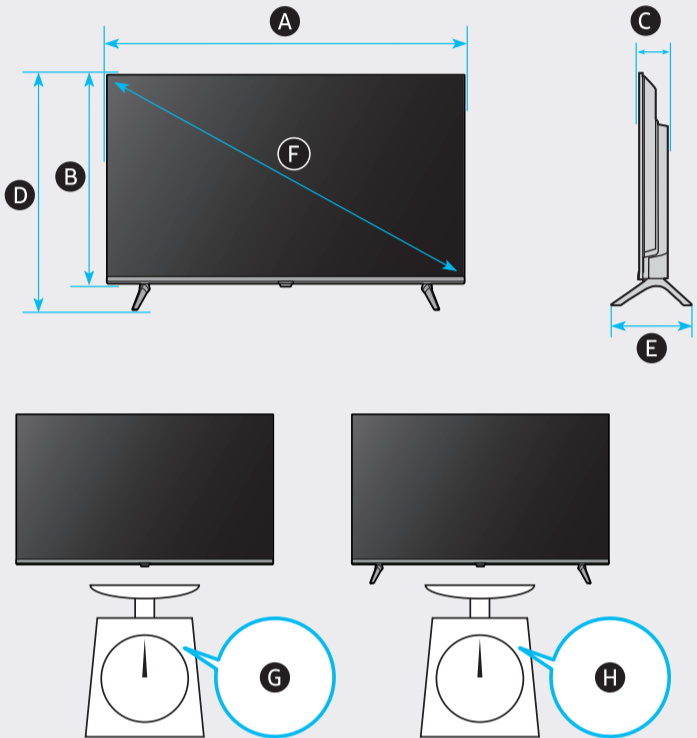

Posetite nas i uživajte u ekskluzivnom iskustvu pametne kupovine klikom na link:

<https://tehnoteka.rs/p/samsung-televizor-ue43au7092uxxh-akcija-cena/>

5

	A	B	C	D	E	F	G	H
43AU6*** 43AU7***	37.7 inches (958.4 mm) (95.84 cm)	22.4 inches (568.2 mm) (56.82 cm)	3.2 inches (80.2 mm) (8.02 cm)	24.8 inches (630.9 mm) (63.09 cm)	8.6 inches (217.5 mm) (21.75 cm)	42.5 inches (108 cm)	16.1 lbs (7.3 kg)	16.3 lbs (7.4 kg)
50AU6*** 50AU7***	43.8 inches (1112.2 mm) (111.22 cm)	25.8 inches (656.3 mm) (65.63 cm)	3.2 inches (80.1 mm) (8.01 cm)	28.5 inches (723.8 mm) (72.38 cm)	9.9 inches (251.7 mm) (25.17 cm)	49.5 inches (125 cm)	22.7 lbs (10.3 kg)	22.9 lbs (10.4 kg)
55AU6*** 55AU7***	48.3 inches (1227.6 mm) (122.76 cm)	28.4 inches (721.1 mm) (72.11 cm)	3.2 inches (80.1 mm) (8.01 cm)	31.1 inches (788.7 mm) (78.87 cm)	9.9 inches (251.7 mm) (25.17 cm)	54.6 inches (138 cm)	27.3 lbs (12.4 kg)	27.6 lbs (12.5 kg)
65AU6*** 65AU7***	57 inches (1447.5 mm) (144.75 cm)	33.3 inches (846.2 mm) (84.62 cm)	3.2 inches (81.1 mm) (8.11 cm)	36.1 inches (915.8 mm) (91.58 cm)	12.1 inches (308.5 mm) (30.85 cm)	64.5 inches (163 cm)	42.8 lbs (19.4 kg)	43.2 lbs (19.6 kg)