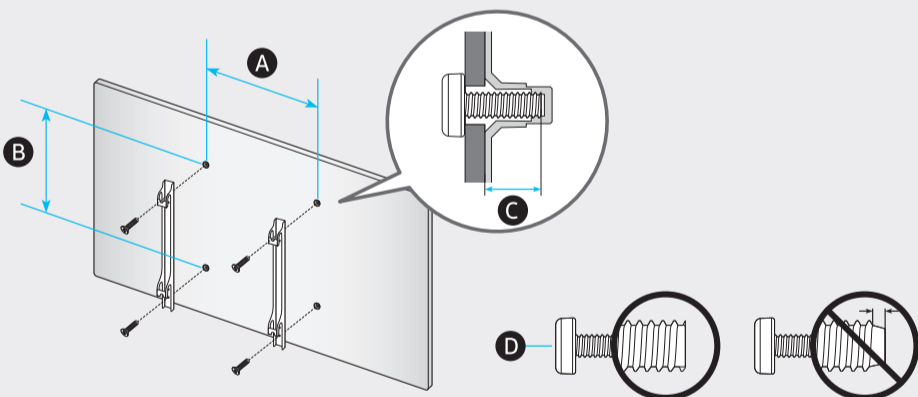

Posetite nas i uživajte u ekskluzivnom iskustvu pametne kupovine klikom na link:

<https://tehnoteka.rs/p/samsung-televizor-ue43au7092uxxh-akcija-cena/>

5

	A	B	C	D	E	F	G	H
43AU6*** 43AU7***	37.7 inches (958.4 mm) (95.84 cm)	22.4 inches (568.2 mm) (56.82 cm)	3.2 inches (80.2 mm) (8.02 cm)	24.8 inches (630.9 mm) (63.09 cm)	8.6 inches (217.5 mm) (21.75 cm)	42.5 inches (108 cm)	16.1 lbs (7.3 kg)	16.3 lbs (7.4 kg)
50AU6*** 50AU7***	43.8 inches (1112.2 mm) (111.22 cm)	25.8 inches (656.3 mm) (65.63 cm)	3.2 inches (80.1 mm) (8.01 cm)	28.5 inches (723.8 mm) (72.38 cm)	9.9 inches (251.7 mm) (25.17 cm)	49.5 inches (125 cm)	22.7 lbs (10.3 kg)	22.9 lbs (10.4 kg)
55AU6*** 55AU7***	48.3 inches (1227.6 mm) (122.76 cm)	28.4 inches (721.1 mm) (72.11 cm)	3.2 inches (80.1 mm) (8.01 cm)	31.1 inches (788.7 mm) (78.87 cm)	9.9 inches (251.7 mm) (25.17 cm)	54.6 inches (138 cm)	27.3 lbs (12.4 kg)	27.6 lbs (12.5 kg)
65AU6*** 65AU7***	57 inches (1447.5 mm) (144.75 cm)	33.3 inches (846.2 mm) (84.62 cm)	3.2 inches (81.1 mm) (8.11 cm)	36.1 inches (915.8 mm) (91.58 cm)	12.1 inches (308.5 mm) (30.85 cm)	64.5 inches (163 cm)	42.8 lbs (19.4 kg)	43.2 lbs (19.6 kg)

*: 0-9, A-Z

	VESA A x B (mm)	C (mm)	D x 4
43AU6*** 43AU7***	200 x 200	7-26	M8
50AU6*** 50AU7***			
55AU6*** 55AU7***	400 x 300	7-26	M8
65AU6*** 65AU7***			

*: 0-9, A-Z

SAMSUNG

QUICK SETUP GUIDE
GUIDE D'INSTALLATION RAPIDE
GUÍA RÁPIDA DE CONFIGURACIÓN
GUIA RÁPIDO DE INSTALAÇÃO
KURZANLEITUNG ZUR KONFIGURATION
GUIDA DI INSTALLAZIONE RAPIDA