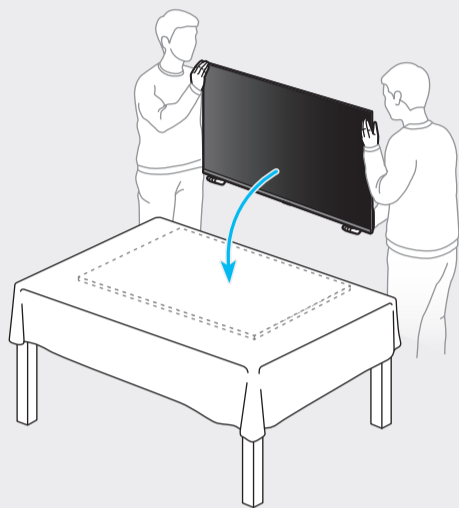

X41G78SV00307A

43"
-
55"

65"

		USB
		OPTICAL
		HDMI (eARC)
		HDMI
		LAN
		ANT

1

2

3

4