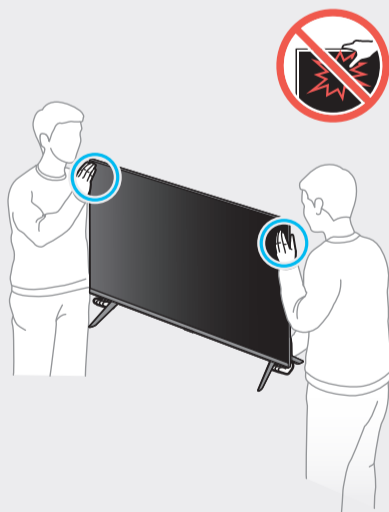

X41G78SV00307A

43"
-
55"

65"

		USB
		OPTICAL
		HDMI (eARC)
		HDMI
		LAN
		ANT

1

2

3

4