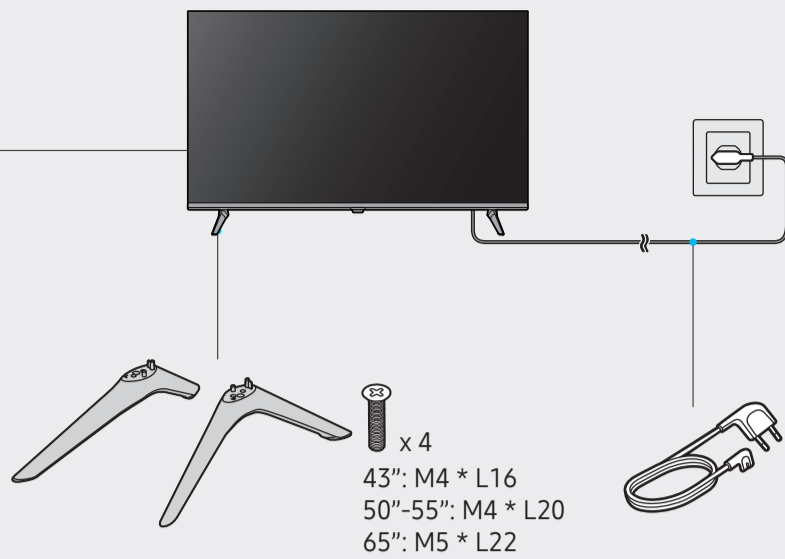

X41G78SV00307A

43"
-
55"

65"

		USB
		OPTICAL
		HDMI (eARC)
		HDMI
		LAN
		ANT

1

2

3

4