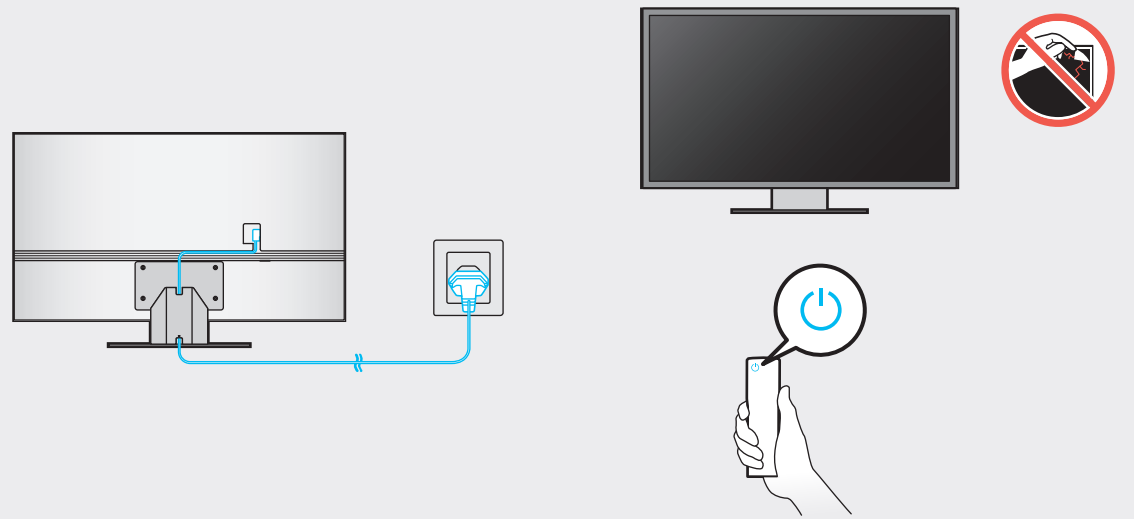

8

	A	B	C	D	E	F	G	H
55QN8*B 55QNB8*	48.3 inches (1227.4 mm) (122.74 cm)	27.8 inches (705.6 mm) (70.56 cm)	1.1 inches (26.9 mm) (2.69 cm)	30.2 inches (767.9 mm) (76.79 cm)	10.0 inches (253.0 mm) (25.30 cm)	54.6 inches (138 cm)	37.9 lbs (17.2 kg)	44.5 lbs (20.2 kg)
65QN8*B 65QNB8*	56.9 inches (1446.3 mm) (144.63 cm)	32.6 inches (828.7 mm) (82.87 cm)	1.1 inches (26.9 mm) (2.69 cm)	35.1 inches (891.1 mm) (89.11 cm)	11.2 inches (285.7 mm) (28.57 cm)	64.5 inches (163 cm)	52.2 lbs (23.7 kg)	60.2 lbs (27.3 kg)
75QN8*B	65.7 inches (1670.0 mm) (167.00 cm)	37.7 inches (957.4 mm) (95.74 cm)	1.1 inches (27.7 mm) (2.77 cm)	40.1 inches (1019.8 mm) (101.98 cm)	12.3 inches (313.5 mm) (31.35 cm)	74.5 inches (189 cm)	75.0 lbs (34.0 kg)	88.0 lbs (39.9 kg)
85QN8*B	74.5 inches (1892.2 mm) (189.22 cm)	42.6 inches (1081.9 mm) (108.19 cm)	1.1 inches (27.2 mm) (2.72 cm)	45.1 inches (1144.8 mm) (114.48 cm)	12.9 inches (326.6 mm) (32.66 cm)	84.5 inches (214 cm)	94.1 lbs (42.7 kg)	108.7 lbs (49.3 kg)

*: 0-9, A-Z