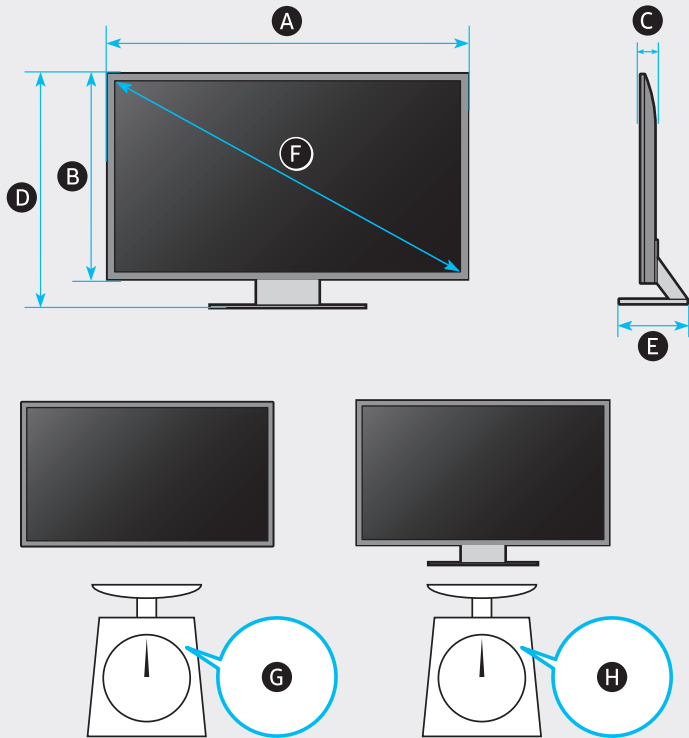

8

	A	B	C	D	E	F	G	H
55QN8*B 55QNB8*	48.3 inches (1227.4 mm) (122.74 cm)	27.8 inches (705.6 mm) (70.56 cm)	1.1 inches (26.9 mm) (2.69 cm)	30.2 inches (767.9 mm) (76.79 cm)	10.0 inches (253.0 mm) (25.30 cm)	54.6 inches (138 cm)	37.9 lbs (17.2 kg)	44.5 lbs (20.2 kg)
65QN8*B 65QNB8*	56.9 inches (1446.3 mm) (144.63 cm)	32.6 inches (828.7 mm) (82.87 cm)	1.1 inches (26.9 mm) (2.69 cm)	35.1 inches (891.1 mm) (89.11 cm)	11.2 inches (285.7 mm) (28.57 cm)	64.5 inches (163 cm)	52.2 lbs (23.7 kg)	60.2 lbs (27.3 kg)
75QN8*B	65.7 inches (1670.0 mm) (167.00 cm)	37.7 inches (957.4 mm) (95.74 cm)	1.1 inches (27.7 mm) (2.77 cm)	40.1 inches (1019.8 mm) (101.98 cm)	12.3 inches (313.5 mm) (31.35 cm)	74.5 inches (189 cm)	75.0 lbs (34.0 kg)	88.0 lbs (39.9 kg)
85QN8*B	74.5 inches (1892.2 mm) (189.22 cm)	42.6 inches (1081.9 mm) (108.19 cm)	1.1 inches (27.2 mm) (2.72 cm)	45.1 inches (1144.8 mm) (114.48 cm)	12.9 inches (326.6 mm) (32.66 cm)	84.5 inches (214 cm)	94.1 lbs (42.7 kg)	108.7 lbs (49.3 kg)

*: 0-9, A-Z