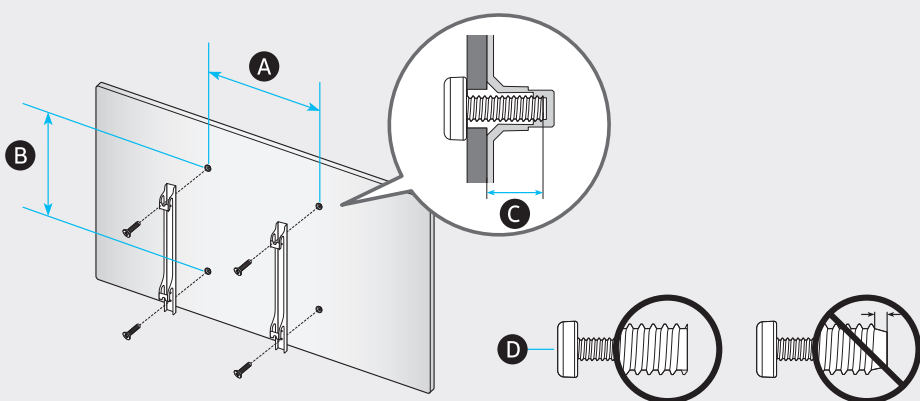

Posetite nas i uživajte u ekskluzivnom iskustvu pametne kupovine klikom na link:

<https://tehnoteka.rs/p/samsung-qled-televizor-qe85qn85batxxh-akcija-cena/>

7

8

	A	B	C	D	E	F	G	H
55QN8*B 55QNB8*	48.3 inches (1227.4 mm) (122.74 cm)	27.8 inches (705.6 mm) (70.56 cm)	1.1 inches (26.9 mm) (2.69 cm)	30.2 inches (767.9 mm) (76.79 cm)	10.0 inches (253.0 mm) (25.30 cm)	54.6 inches (138 cm)	37.9 lbs (17.2 kg)	44.5 lbs (20.2 kg)
65QN8*B 65QNB8*	56.9 inches (1446.3 mm) (144.63 cm)	32.6 inches (828.7 mm) (82.87 cm)	1.1 inches (26.9 mm) (2.69 cm)	35.1 inches (891.1 mm) (89.11 cm)	11.2 inches (285.7 mm) (28.57 cm)	64.5 inches (163 cm)	52.2 lbs (23.7 kg)	60.2 lbs (27.3 kg)
75QN8*B	65.7 inches (1670.0 mm) (167.00 cm)	37.7 inches (957.4 mm) (95.74 cm)	1.1 inches (27.7 mm) (2.77 cm)	40.1 inches (1019.8 mm) (101.98 cm)	12.3 inches (313.5 mm) (31.35 cm)	74.5 inches (189 cm)	75.0 lbs (34.0 kg)	88.0 lbs (39.9 kg)
85QN8*B	74.5 inches (1892.2 mm) (189.22 cm)	42.6 inches (1081.9 mm) (108.19 cm)	1.1 inches (27.2 mm) (2.72 cm)	45.1 inches (1144.8 mm) (114.48 cm)	12.9 inches (326.6 mm) (32.66 cm)	84.5 inches (214 cm)	94.1 lbs (42.7 kg)	108.7 lbs (49.3 kg)

\*: 0-9, A-Z

	VESA A x B (mm)	C (mm)	D x 4
55QN8*B 55QNB8*	200 x 200	11-13	M8
65QN8*B 65QNB8*	400 x 300		
75QN8*B	400 x 400		
85QN8*B	600 x 400		

\*: 0-9, A-Z

**SAMSUNG**

QUICK SETUP GUIDE  
GUIDE D'INSTALLATION RAPIDE  
GUÍA RÁPIDA DE CONFIGURACIÓN  
GUIA RÁPIDO DE INSTALAÇÃO  
KURZANLEITUNG ZUR KONFIGURATION  
GUIDA DI INSTALLAZIONE RAPIDA