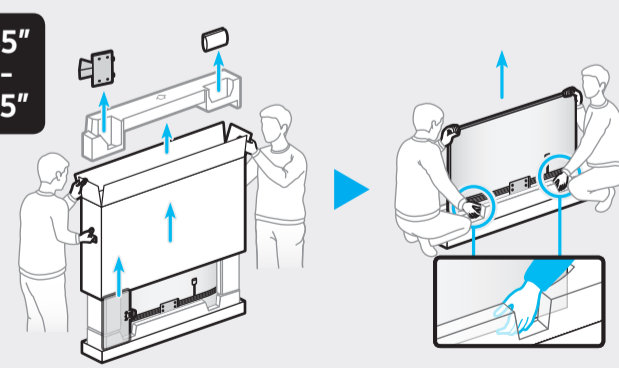

A	B	C	D	E	F	G	H
55Q8*B 55QB8*	48.3 inches (1227.6 mm) (122.76 cm)	27.8 inches (706.7 mm) (70.67 cm)	2.2 inches (54.7 mm) (5.47 cm)	30.8 inches (783.4 mm) (78.34 cm)	10.1 inches (255.8 mm) (25.58 cm)	54.6 inches (138 cm)	39.5 lbs (17.9 kg)	46.3 lbs (21.0 kg)
65Q8*B 65QB8*	56.9 inches (1446.5 mm) (144.65 cm)	32.7 inches (829.8 mm) (82.98 cm)	2.2 inches (54.7 mm) (5.47 cm)	35.7 inches (905.7 mm) (90.57 cm)	11.4 inches (289.1 mm) (28.91 cm)	64.5 inches (163 cm)	53.1 lbs (24.1 kg)	61.3 lbs (27.8 kg)
75Q8*B	65.8 inches (1670.6 mm) (167.06 cm)	37.7 inches (958.7 mm) (95.87 cm)	2.2 inches (54.7 mm) (5.47 cm)	40.8 inches (1036.2 mm) (103.62 cm)	12.5 inches (316.8 mm) (31.68 cm)	74.5 inches (189 cm)	75.8 lbs (34.4 kg)	88.8 lbs (40.3 kg)
85Q8*B	74.5 inches (1892.8 mm) (189.28 cm)	42.6 inches (1083.2 mm) (108.32 cm)	2.2 inches (54.9 mm) (5.49 cm)	45.8 inches (1163.1 mm) (116.31 cm)	13.3 inches (338.8 mm) (33.88 cm)	84.5 inches (214 cm)	95.5 lbs (43.3 kg)	110.5 lbs (50.1 kg)

*: 0-9, A-Z

	VESA A x B (mm)	C (mm)	D x 4
55Q8*B 55QB8*	200 x 200	26-28	M8
65Q8*B 65QB8*	400 x 300		
75Q8*B	400 x 400		
85Q8*B	600 x 400	25-27	

*: 0-9, A-Z

SAMSUNG

QUICK SETUP GUIDE
GUIDE D'INSTALLATION RAPIDE
GUÍA RÁPIDA DE CONFIGURACIÓN
GUIA RÁPIDO DE INSTALAÇÃO
KURZANLEITUNG ZUR KONFIGURATION
GUIDA DI INSTALLAZIONE RAPIDA

BN68-15970K-00

55"

65"
-
75"

85"