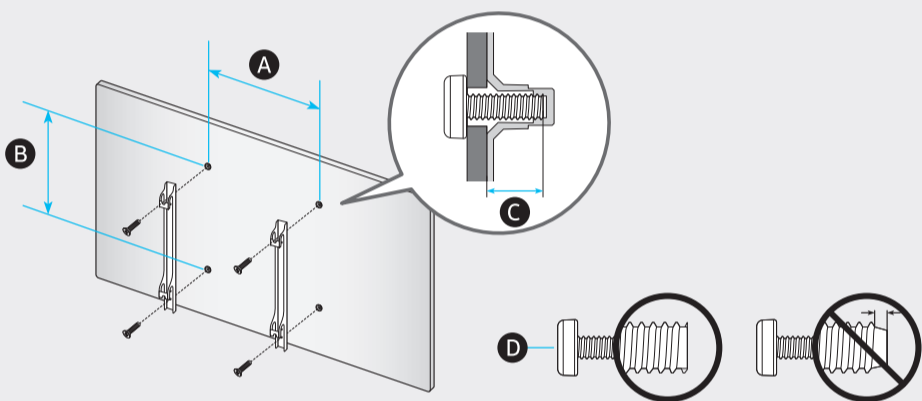

Posetite nas i uživajte u ekskluzivnom iskustvu pametne kupovine klikom na link:

<https://tehnoteka.rs/p/samsung-qled-televizor-qe85q80batxxh-akcija-cena/>

	A	B	C	D	E	F	G	H
55Q8*B 55QB8*	48.3 inches (1227.6 mm) (122.76 cm)	27.8 inches (706.7 mm) (70.67 cm)	2.2 inches (54.7 mm) (5.47 cm)	30.8 inches (783.4 mm) (78.34 cm)	10.1 inches (255.8 mm) (25.58 cm)	54.6 inches (138 cm)	39.5 lbs (17.9 kg)	46.3 lbs (21.0 kg)
65Q8*B 65QB8*	56.9 inches (1446.5 mm) (144.65 cm)	32.7 inches (829.8 mm) (82.98 cm)	2.2 inches (54.7 mm) (5.47 cm)	35.7 inches (905.7 mm) (90.57 cm)	11.4 inches (289.1 mm) (28.91 cm)	64.5 inches (163 cm)	53.1 lbs (24.1 kg)	61.3 lbs (27.8 kg)
75Q8*B	65.8 inches (1670.6 mm) (167.06 cm)	37.7 inches (958.7 mm) (95.87 cm)	2.2 inches (54.7 mm) (5.47 cm)	40.8 inches (1036.2 mm) (103.62 cm)	12.5 inches (316.8 mm) (31.68 cm)	74.5 inches (189 cm)	75.8 lbs (34.4 kg)	88.8 lbs (40.3 kg)
85Q8*B	74.5 inches (1892.8 mm) (189.28 cm)	42.6 inches (1083.2 mm) (108.32 cm)	2.2 inches (54.9 mm) (5.49 cm)	45.8 inches (1163.1 mm) (116.31 cm)	13.3 inches (338.8 mm) (33.88 cm)	84.5 inches (214 cm)	95.5 lbs (43.3 kg)	110.5 lbs (50.1 kg)

\*: 0-9, A-Z

	VESA A x B (mm)	C (mm)	D x 4
55Q8*B 55QB8*	200 x 200	26-28	M8
65Q8*B 65QB8*	400 x 300		
75Q8*B	400 x 400		
85Q8*B	600 x 400	25-27	

\*: 0-9, A-Z

**SAMSUNG**

QUICK SETUP GUIDE  
GUIDE D'INSTALLATION RAPIDE  
GUÍA RÁPIDA DE CONFIGURACIÓN  
GUIA RÁPIDO DE INSTALAÇÃO  
KURZANLEITUNG ZUR KONFIGURATION  
GUIDA DI INSTALLAZIONE RAPIDA