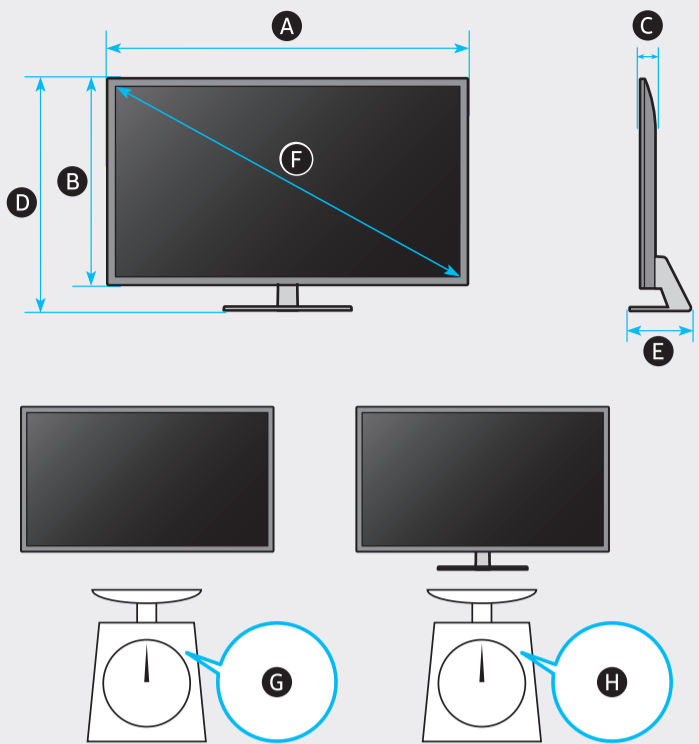

Posetite nas i uživajte u ekskluzivnom iskustvu pametne kupovine klikom na link:

<https://tehnoteka.rs/p/samsung-qled-televizor-qe85q80batxxh-akcija-cena/>

	A	B	C	D	E	F	G	H
55Q8*B 55QB8*	48.3 inches (1227.6 mm) (122.76 cm)	27.8 inches (706.7 mm) (70.67 cm)	2.2 inches (54.7 mm) (5.47 cm)	30.8 inches (783.4 mm) (78.34 cm)	10.1 inches (255.8 mm) (25.58 cm)	54.6 inches (138 cm)	39.5 lbs (17.9 kg)	46.3 lbs (21.0 kg)
65Q8*B 65QB8*	56.9 inches (1446.5 mm) (144.65 cm)	32.7 inches (829.8 mm) (82.98 cm)	2.2 inches (54.7 mm) (5.47 cm)	35.7 inches (905.7 mm) (90.57 cm)	11.4 inches (289.1 mm) (28.91 cm)	64.5 inches (163 cm)	53.1 lbs (24.1 kg)	61.3 lbs (27.8 kg)
75Q8*B	65.8 inches (1670.6 mm) (167.06 cm)	37.7 inches (958.7 mm) (95.87 cm)	2.2 inches (54.7 mm) (5.47 cm)	40.8 inches (1036.2 mm) (103.62 cm)	12.5 inches (316.8 mm) (31.68 cm)	74.5 inches (189 cm)	75.8 lbs (34.4 kg)	88.8 lbs (40.3 kg)
85Q8*B	74.5 inches (1892.8 mm) (189.28 cm)	42.6 inches (1083.2 mm) (108.32 cm)	2.2 inches (54.9 mm) (5.49 cm)	45.8 inches (1163.1 mm) (116.31 cm)	13.3 inches (338.8 mm) (33.88 cm)	84.5 inches (214 cm)	95.5 lbs (43.3 kg)	110.5 lbs (50.1 kg)