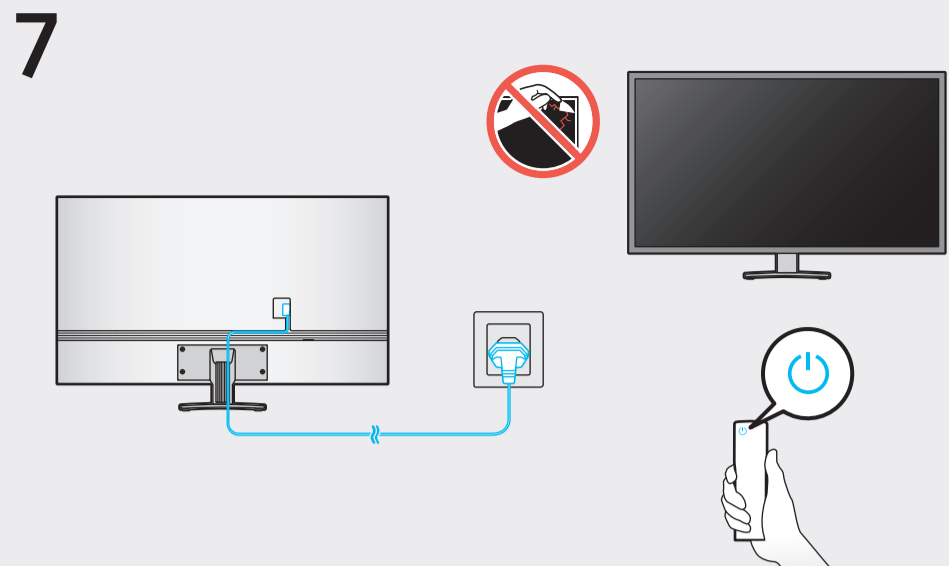

A	B	C	D	E	F	G	H
55Q7*B 55QB7*	48.5 inches (1232.9 mm) (123.29 cm)	27.9 inches (708.7 mm) (70.87 cm)	1.0 inches (25.7 mm) (2.57 cm)	30.6 inches (778.3 mm) (77.83 cm)	9.7 inches (246.5 mm) (24.65 cm)	54.6 inches (138 cm)	35.5 lbs (16.1 kg)	40.6 lbs (18.4 kg)
65Q7*B 65QB7*	57.2 inches (1451.7 mm) (145.17 cm)	32.7 inches (831.8 mm) (83.18 cm)	1.0 inches (25.7 mm) (2.57 cm)	35.4 inches (900.4 mm) (90.04 cm)	11.2 inches (285.6 mm) (28.56 cm)	64.5 inches (163 cm)	47.2 lbs (21.4 kg)	53.6 lbs (24.3 kg)
75Q7*B 75QB7*	66.0 inches (1677.5 mm) (167.75 cm)	37.8 inches (960.2 mm) (96.02 cm)	1.0 inches (26.6 mm) (2.66 cm)	40.6 inches (1030.6 mm) (103.06 cm)	12.6 inches (320.6 mm) (32.06 cm)	74.5 inches (189 cm)	73.6 lbs (33.4 kg)	85.1 lbs (38.6 kg)
85Q7*B 85QB7*	74.9 inches (1901.7 mm) (190.17 cm)	42.8 inches (1086.1 mm) (108.61 cm)	1.1 inches (26.9 mm) (2.69 cm)	45.5 inches (1156.3 mm) (115.63 cm)	13.2 inches (335.8 mm) (33.58 cm)	84.5 inches (214 cm)	96.6 lbs (43.8 kg)	112.2 lbs (50.9 kg)

*: 0-9, A-Z