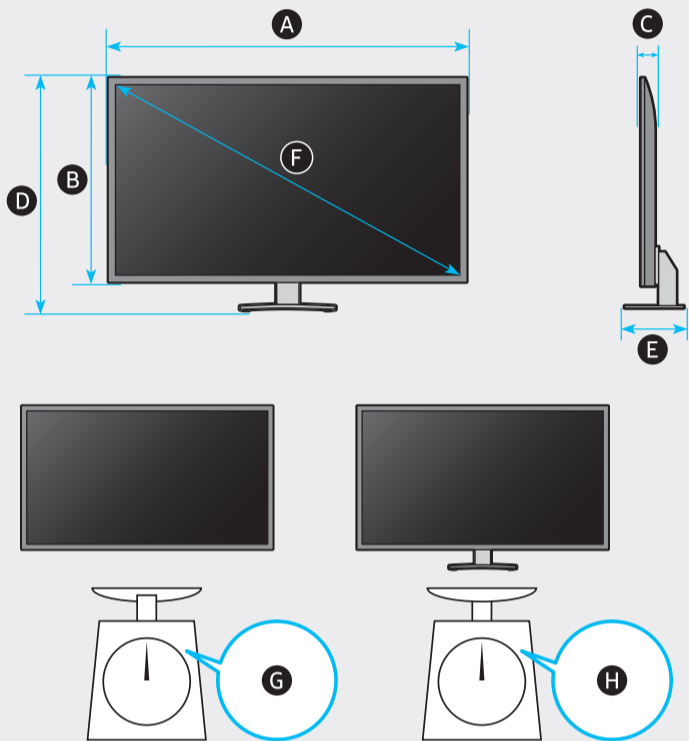

Posetite nas i uživajte u ekskluzivnom iskustvu pametne kupovine klikom na link:

<https://tehnoteka.rs/p/samsung-qled-televizor-qe85q70batxxh-akcija-cena/>

| | A | B | C | D | E | F | G | H |
|------------------|---|---|--------------------------------------|---|---|-------------------------|-----------------------|------------------------|
| 55Q7*B 55QB7* | 48.5 inches (1232.9 mm) (123.29 cm) | 27.9 inches (708.7 mm) (70.87 cm) | 1.0 inches (25.7 mm) (2.57 cm) | 30.6 inches (778.3 mm) (77.83 cm) | 9.7 inches (246.5 mm) (24.65 cm) | 54.6 inches (138 cm) | 35.5 lbs (16.1 kg) | 40.6 lbs (18.4 kg) |
| 65Q7*B 65QB7* | 57.2 inches (1451.7 mm) (145.17 cm) | 32.7 inches (831.8 mm) (83.18 cm) | 1.0 inches (25.7 mm) (2.57 cm) | 35.4 inches (900.4 mm) (90.04 cm) | 11.2 inches (285.6 mm) (28.56 cm) | 64.5 inches (163 cm) | 47.2 lbs (21.4 kg) | 53.6 lbs (24.3 kg) |
| 75Q7*B 75QB7* | 66.0 inches (1677.5 mm) (167.75 cm) | 37.8 inches (960.2 mm) (96.02 cm) | 1.0 inches (26.6 mm) (2.66 cm) | 40.6 inches (1030.6 mm) (103.06 cm) | 12.6 inches (320.6 mm) (32.06 cm) | 74.5 inches (189 cm) | 73.6 lbs (33.4 kg) | 85.1 lbs (38.6 kg) |
| 85Q7*B 85QB7* | 74.9 inches (1901.7 mm) (190.17 cm) | 42.8 inches (1086.1 mm) (108.61 cm) | 1.1 inches (26.9 mm) (2.69 cm) | 45.5 inches (1156.3 mm) (115.63 cm) | 13.2 inches (335.8 mm) (33.58 cm) | 84.5 inches (214 cm) | 96.6 lbs (43.8 kg) | 112.2 lbs (50.9 kg) |