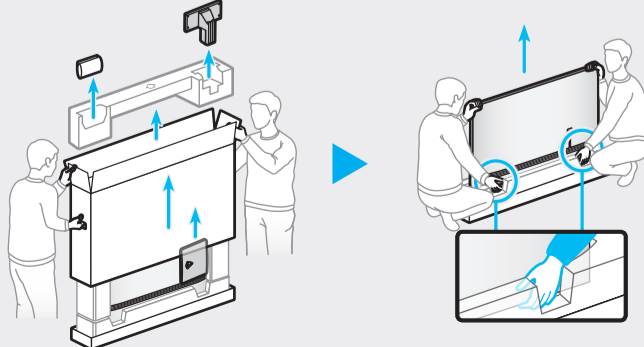

A	B	C	D	E	F	G	H
55Q7*B 55QB7*	48.5 inches (1232.9 mm) (123.29 cm)	27.9 inches (708.7 mm) (70.87 cm)	1.0 inches (25.7 mm) (2.57 cm)	30.6 inches (778.3 mm) (77.83 cm)	9.7 inches (246.5 mm) (24.65 cm)	54.6 inches (138 cm)	35.5 lbs (16.1 kg)	40.6 lbs (18.4 kg)
65Q7*B 65QB7*	57.2 inches (1451.7 mm) (145.17 cm)	32.7 inches (831.8 mm) (83.18 cm)	1.0 inches (25.7 mm) (2.57 cm)	35.4 inches (900.4 mm) (90.04 cm)	11.2 inches (285.6 mm) (28.56 cm)	64.5 inches (163 cm)	47.2 lbs (21.4 kg)	53.6 lbs (24.3 kg)
75Q7*B 75QB7*	66.0 inches (1677.5 mm) (167.75 cm)	37.8 inches (960.2 mm) (96.02 cm)	1.0 inches (26.6 mm) (2.66 cm)	40.6 inches (1030.6 mm) (103.06 cm)	12.6 inches (320.6 mm) (32.06 cm)	74.5 inches (189 cm)	73.6 lbs (33.4 kg)	85.1 lbs (38.6 kg)
85Q7*B 85QB7*	74.9 inches (1901.7 mm) (190.17 cm)	42.8 inches (1086.1 mm) (108.61 cm)	1.1 inches (26.9 mm) (2.69 cm)	45.5 inches (1156.3 mm) (115.63 cm)	13.2 inches (335.8 mm) (33.58 cm)	84.5 inches (214 cm)	96.6 lbs (43.8 kg)	112.2 lbs (50.9 kg)

*: 0-9, A-Z

	VESA A x B (mm)	C (mm)	D x 4
55Q7*B 55QB7*	200*200	11-13	M8
65Q7*B 65QB7*	400*300		
75Q7*B 75QB7*	400 x 400		
85Q7*B 85QB7*	600 x 400		

*: 0-9, A-Z

SAMSUNG

QUICK SETUP GUIDE
GUIDE D'INSTALLATION RAPIDE
GUÍA RÁPIDA DE CONFIGURACIÓN
GUIA RÁPIDO DE INSTALAÇÃO
KURZANLEITUNG ZUR KONFIGURATION
GUIDA DI INSTALLAZIONE RAPIDA

BN68-15970H-00

55"

75"

65"

85"