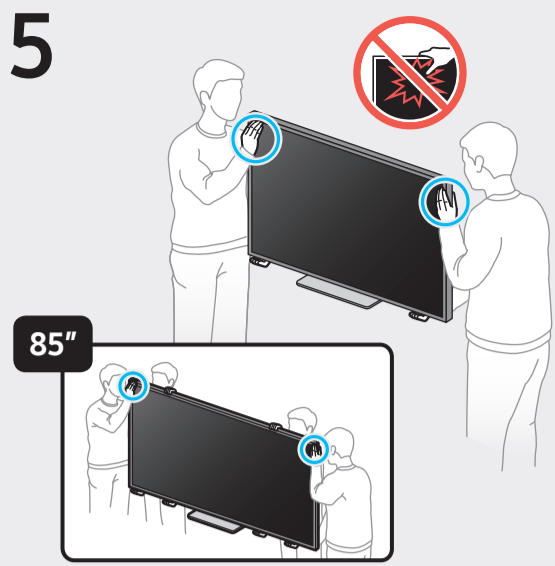

Posetite nas i uživajte u ekskluzivnom iskustvu pametne kupovine klikom na link:

<https://tehnoteka.rs/p/samsung-qled-televizor-qe85q70batxxh-akcija-cena/>

| | A | B | C | D | E | F | G | H |
|------------------|---|---|--------------------------------------|---|---|-------------------------|-----------------------|------------------------|
| 55Q7*B 55QB7* | 48.5 inches (1232.9 mm) (123.29 cm) | 27.9 inches (708.7 mm) (70.87 cm) | 1.0 inches (25.7 mm) (2.57 cm) | 30.6 inches (778.3 mm) (77.83 cm) | 9.7 inches (246.5 mm) (24.65 cm) | 54.6 inches (138 cm) | 35.5 lbs (16.1 kg) | 40.6 lbs (18.4 kg) |
| 65Q7*B 65QB7* | 57.2 inches (1451.7 mm) (145.17 cm) | 32.7 inches (831.8 mm) (83.18 cm) | 1.0 inches (25.7 mm) (2.57 cm) | 35.4 inches (900.4 mm) (90.04 cm) | 11.2 inches (285.6 mm) (28.56 cm) | 64.5 inches (163 cm) | 47.2 lbs (21.4 kg) | 53.6 lbs (24.3 kg) |
| 75Q7*B 75QB7* | 66.0 inches (1677.5 mm) (167.75 cm) | 37.8 inches (960.2 mm) (96.02 cm) | 1.0 inches (26.6 mm) (2.66 cm) | 40.6 inches (1030.6 mm) (103.06 cm) | 12.6 inches (320.6 mm) (32.06 cm) | 74.5 inches (189 cm) | 73.6 lbs (33.4 kg) | 85.1 lbs (38.6 kg) |
| 85Q7*B 85QB7* | 74.9 inches (1901.7 mm) (190.17 cm) | 42.8 inches (1086.1 mm) (108.61 cm) | 1.1 inches (26.9 mm) (2.69 cm) | 45.5 inches (1156.3 mm) (115.63 cm) | 13.2 inches (335.8 mm) (33.58 cm) | 84.5 inches (214 cm) | 96.6 lbs (43.8 kg) | 112.2 lbs (50.9 kg) |