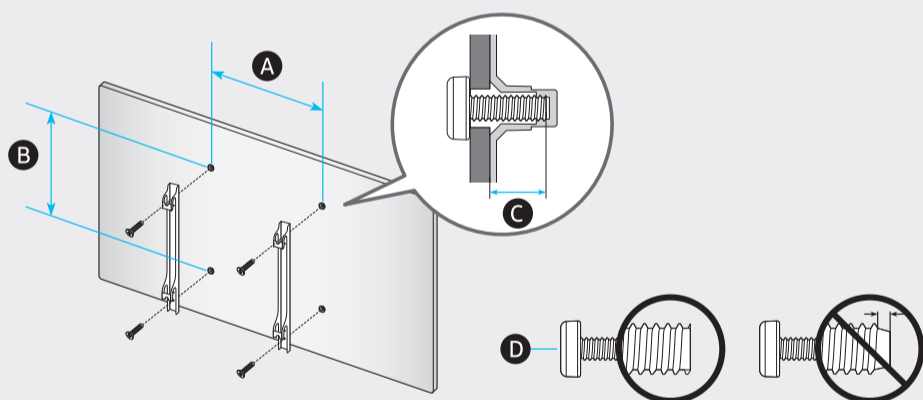

Posetite nas i uživajte u ekskluzivnom iskustvu pametne kupovine klikom na link:

<https://tehnoteka.rs/p/samsung-qled-televizor-qe85q70batxxh-akcija-cena/>

| | A | B | C | D | E | F | G | H |
|------------------|---|---|--------------------------------------|---|---|-------------------------|-----------------------|------------------------|
| 55Q7*B 55QB7* | 48.5 inches (1232.9 mm) (123.29 cm) | 27.9 inches (708.7 mm) (70.87 cm) | 1.0 inches (25.7 mm) (2.57 cm) | 30.6 inches (778.3 mm) (77.83 cm) | 9.7 inches (246.5 mm) (24.65 cm) | 54.6 inches (138 cm) | 35.5 lbs (16.1 kg) | 40.6 lbs (18.4 kg) |
| 65Q7*B 65QB7* | 57.2 inches (1451.7 mm) (145.17 cm) | 32.7 inches (831.8 mm) (83.18 cm) | 1.0 inches (25.7 mm) (2.57 cm) | 35.4 inches (900.4 mm) (90.04 cm) | 11.2 inches (285.6 mm) (28.56 cm) | 64.5 inches (163 cm) | 47.2 lbs (21.4 kg) | 53.6 lbs (24.3 kg) |
| 75Q7*B 75QB7* | 66.0 inches (1677.5 mm) (167.75 cm) | 37.8 inches (960.2 mm) (96.02 cm) | 1.0 inches (26.6 mm) (2.66 cm) | 40.6 inches (1030.6 mm) (103.06 cm) | 12.6 inches (320.6 mm) (32.06 cm) | 74.5 inches (189 cm) | 73.6 lbs (33.4 kg) | 85.1 lbs (38.6 kg) |
| 85Q7*B 85QB7* | 74.9 inches (1901.7 mm) (190.17 cm) | 42.8 inches (1086.1 mm) (108.61 cm) | 1.1 inches (26.9 mm) (2.69 cm) | 45.5 inches (1156.3 mm) (115.63 cm) | 13.2 inches (335.8 mm) (33.58 cm) | 84.5 inches (214 cm) | 96.6 lbs (43.8 kg) | 112.2 lbs (50.9 kg) |

*: 0-9, A-Z

| | VESA A x B (mm) | C (mm) | D x 4 |
|------------------|-----------------|--------|-------|
| 55Q7*B 55QB7* | 200*200 | 11-13 | M8 |
| 65Q7*B 65QB7* | 400*300 | | |
| 75Q7*B 75QB7* | 400 x 400 | | |
| 85Q7*B 85QB7* | 600 x 400 | | |