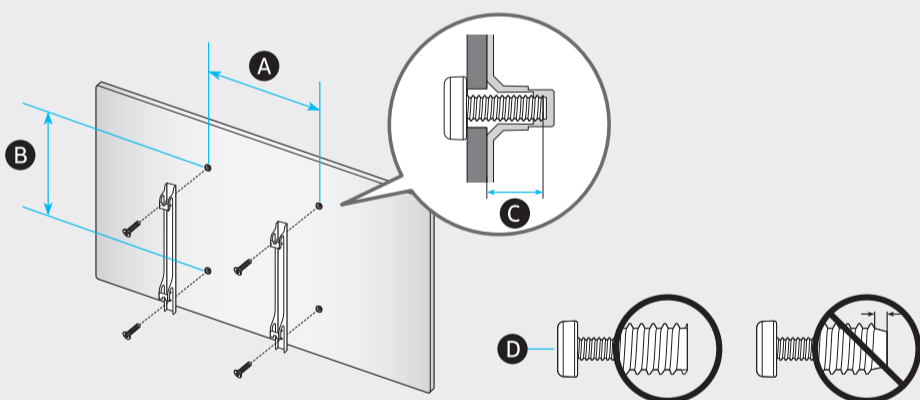

Posetite nas i uživajte u ekskluzivnom iskustvu pametne kupovine klikom na link:

<https://tehnoteka.rs/p/samsung-qled-televizor-qe65qn85batxxh-akcija-cena/>

7

8

	A	B	C	D	E	F	G	H
55QN8*B 55QNB8*	48.3 inches (1227.4 mm) (122.74 cm)	27.8 inches (705.6 mm) (70.56 cm)	1.1 inches (26.9 mm) (2.69 cm)	30.2 inches (767.9 mm) (76.79 cm)	10.0 inches (253.0 mm) (25.30 cm)	54.6 inches (138 cm)	37.9 lbs (17.2 kg)	44.5 lbs (20.2 kg)
65QN8*B 65QNB8*	56.9 inches (1446.3 mm) (144.63 cm)	32.6 inches (828.7 mm) (82.87 cm)	1.1 inches (26.9 mm) (2.69 cm)	35.1 inches (891.1 mm) (89.11 cm)	11.2 inches (285.7 mm) (28.57 cm)	64.5 inches (163 cm)	52.2 lbs (23.7 kg)	60.2 lbs (27.3 kg)
75QN8*B	65.7 inches (1670.0 mm) (167.00 cm)	37.7 inches (957.4 mm) (95.74 cm)	1.1 inches (27.7 mm) (2.77 cm)	40.1 inches (1019.8 mm) (101.98 cm)	12.3 inches (313.5 mm) (31.35 cm)	74.5 inches (189 cm)	75.0 lbs (34.0 kg)	88.0 lbs (39.9 kg)
85QN8*B	74.5 inches (1892.2 mm) (189.22 cm)	42.6 inches (1081.9 mm) (108.19 cm)	1.1 inches (27.2 mm) (2.72 cm)	45.1 inches (1144.8 mm) (114.48 cm)	12.9 inches (326.6 mm) (32.66 cm)	84.5 inches (214 cm)	94.1 lbs (42.7 kg)	108.7 lbs (49.3 kg)

*: 0-9, A-Z

	VESA A x B (mm)	C (mm)	D x 4
55QN8*B 55QNB8*	200 x 200	11-13	M8
65QN8*B 65QNB8*	400 x 300		
75QN8*B	400 x 400		
85QN8*B	600 x 400		

*: 0-9, A-Z

SAMSUNG

QUICK SETUP GUIDE
GUIDE D'INSTALLATION RAPIDE
GUÍA RÁPIDA DE CONFIGURACIÓN
GUIA RÁPIDO DE INSTALAÇÃO
KURZANLEITUNG ZUR KONFIGURATION
GUIDA DI INSTALLAZIONE RAPIDA