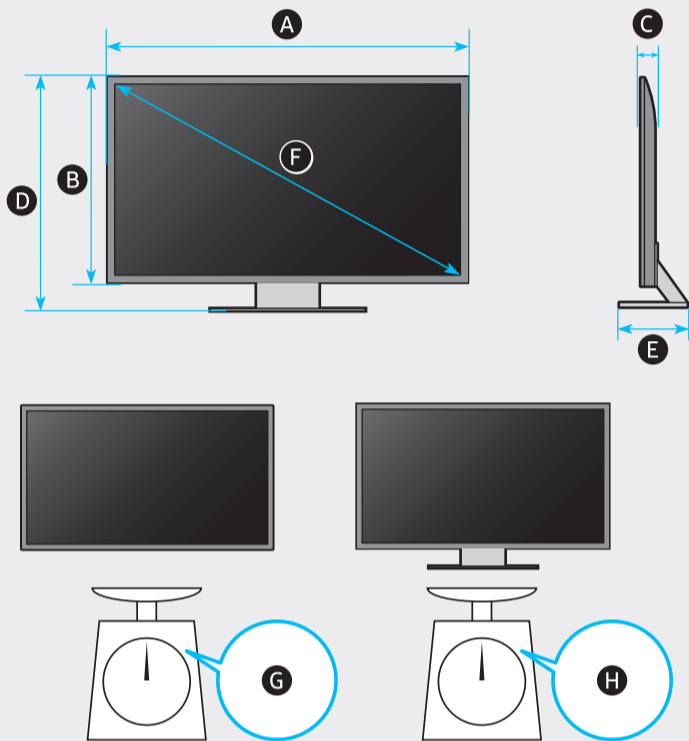

8

	A	B	C	D	E	F	G	H
55QN8*B 55QNB8*	48.3 inches (1227.4 mm) (122.74 cm)	27.8 inches (705.6 mm) (70.56 cm)	1.1 inches (26.9 mm) (2.69 cm)	30.2 inches (767.9 mm) (76.79 cm)	10.0 inches (253.0 mm) (25.30 cm)	54.6 inches (138 cm)	37.9 lbs (17.2 kg)	44.5 lbs (20.2 kg)
65QN8*B 65QNB8*	56.9 inches (1446.3 mm) (144.63 cm)	32.6 inches (828.7 mm) (82.87 cm)	1.1 inches (26.9 mm) (2.69 cm)	35.1 inches (891.1 mm) (89.11 cm)	11.2 inches (285.7 mm) (28.57 cm)	64.5 inches (163 cm)	52.2 lbs (23.7 kg)	60.2 lbs (27.3 kg)
75QN8*B	65.7 inches (1670.0 mm) (167.00 cm)	37.7 inches (957.4 mm) (95.74 cm)	1.1 inches (27.7 mm) (2.77 cm)	40.1 inches (1019.8 mm) (101.98 cm)	12.3 inches (313.5 mm) (31.35 cm)	74.5 inches (189 cm)	75.0 lbs (34.0 kg)	88.0 lbs (39.9 kg)
85QN8*B	74.5 inches (1892.2 mm) (189.22 cm)	42.6 inches (1081.9 mm) (108.19 cm)	1.1 inches (27.2 mm) (2.72 cm)	45.1 inches (1144.8 mm) (114.48 cm)	12.9 inches (326.6 mm) (32.66 cm)	84.5 inches (214 cm)	94.1 lbs (42.7 kg)	108.7 lbs (49.3 kg)

*: 0-9, A-Z