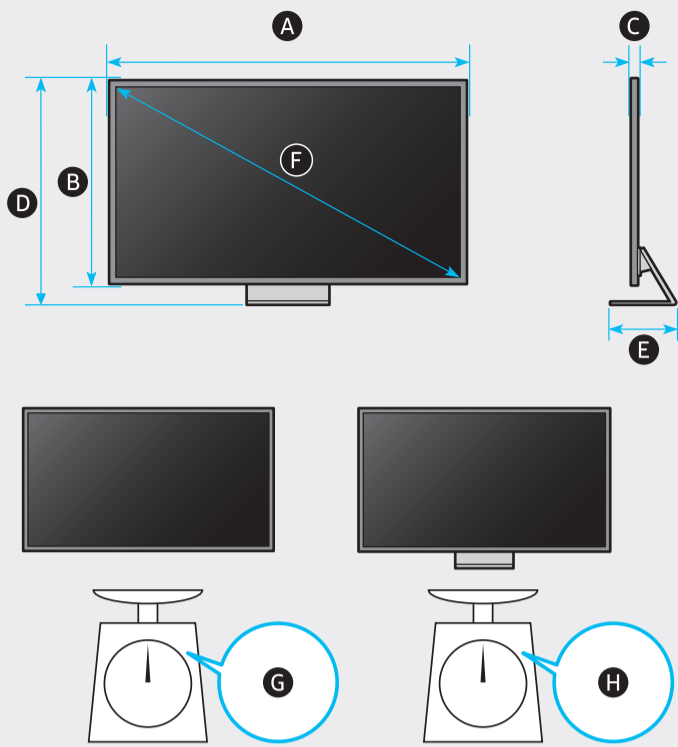

Posetite nas i uživajte u ekskluzivnom iskustvu pametne kupovine klikom na link:

<https://tehnoteka.rs/p/samsung-qled-televizor-qe65qn800btxxh-akcija-cena/>

|                                  | A                                         | B                                       | C                                    | D                                       | E                                       | F                       | G                     | H                     |
|----------------------------------|-------------------------------------------|-----------------------------------------|--------------------------------------|-----------------------------------------|-----------------------------------------|-------------------------|-----------------------|-----------------------|
| 55QN95B<br>55QNB95               | 48.3 inches<br>(1228.0 mm)<br>(122.80 cm) | 27.8 inches<br>(707.3 mm)<br>(70.73 cm) | 0.7 inches<br>(17.4 mm)<br>(1.74 cm) | 30.6 inches<br>(777.3 mm)<br>(77.73 cm) | 11.7 inches<br>(298.4 mm)<br>(29.84 cm) | 54.6 inches<br>(138 cm) | 35.5 lbs<br>(16.1 kg) | 53.4 lbs<br>(24.2 kg) |
| 65QN95B<br>65QNB95               | 57.0 inches<br>(1446.9 mm)<br>(144.69 cm) | 32.7 inches<br>(829.7 mm)<br>(82.97 cm) | 0.7 inches<br>(17.4 mm)<br>(1.74 cm) | 35.4 inches<br>(900.2 mm)<br>(90.02 cm) | 11.7 inches<br>(298.4 mm)<br>(29.84 cm) | 64.5 inches<br>(163 cm) | 49.2 lbs<br>(22.3 kg) | 67.0 lbs<br>(30.4 kg) |
| 55QN700B<br>55QN750B             | 48.2 inches<br>(1224.8 mm)<br>(122.48 cm) | 27.8 inches<br>(705.3 mm)<br>(70.53 cm) | 0.7 inches<br>(17.8 mm)<br>(1.78 cm) | 30.5 inches<br>(775.8 mm)<br>(77.58 cm) | 12.7 inches<br>(298.4 mm)<br>(29.84 cm) | 54.6 inches<br>(138 cm) | 36.6 lbs<br>(16.6 kg) | 53.8 lbs<br>(24.4 kg) |
| 65QN700B<br>65QNB700<br>65QN750B | 56.8 inches<br>(1443.7 mm)<br>(144.37 cm) | 32.6 inches<br>(828.4 mm)<br>(82.84 cm) | 0.7 inches<br>(17.8 mm)<br>(1.78 cm) | 35.3 inches<br>(897.4 mm)<br>(89.74 cm) | 12.7 inches<br>(298.4 mm)<br>(29.84 cm) | 64.5 inches<br>(163 cm) | 50.0 lbs<br>(22.6 kg) | 67.7 lbs<br>(30.7 kg) |
| 65QN800B<br>65QNB800             | 56.8 inches<br>(1443.7 mm)<br>(144.37 cm) | 32.6 inches<br>(828.4 mm)<br>(82.84 cm) | 0.7 inches<br>(16.9 mm)<br>(1.69 cm) | 35.3 inches<br>(897.7 mm)<br>(89.77 cm) | 11.7 inches<br>(298.4 mm)<br>(29.84 cm) | 64.5 inches<br>(163 cm) | 51.4 lbs<br>(23.3 kg) | 68.8 lbs<br>(31.2 kg) |
| 65QN900B                         | 56.4 inches<br>(1433.1 mm)<br>(143.31 cm) | 32.3 inches<br>(819.9 mm)<br>(81.99 cm) | 0.6 inches<br>(15.2 mm)<br>(1.52 cm) | 35.2 inches<br>(893.4 mm)<br>(89.34 cm) | 11.7 inches<br>(298.4 mm)<br>(29.84 cm) | 64.5 inches<br>(163 cm) | 49.8 lbs<br>(22.6 kg) | 67.2 lbs<br>(30.5 kg) |