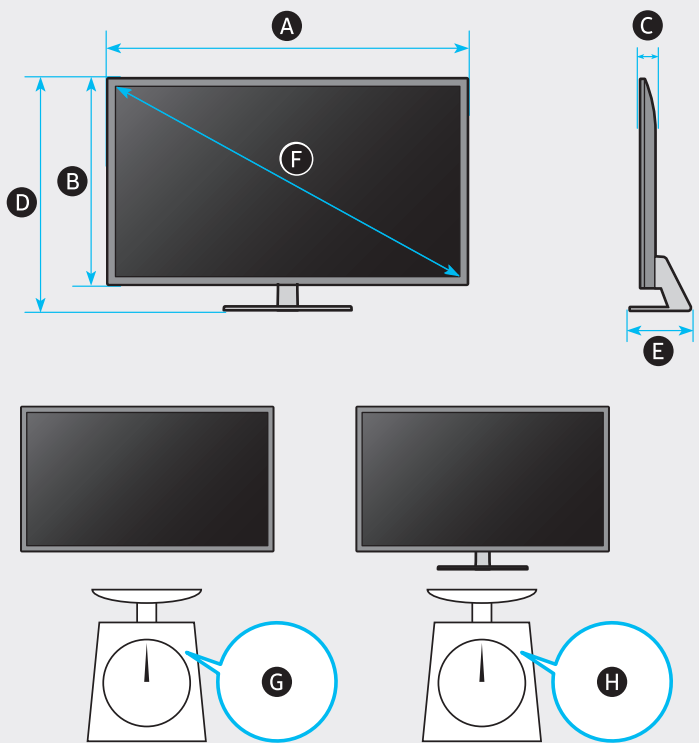

A	B	C	D	E	F	G	H
55Q8*B 55QB8*	48.3 inches (1227.6 mm) (122.76 cm)	27.8 inches (706.7 mm) (70.67 cm)	2.2 inches (54.7 mm) (5.47 cm)	30.8 inches (783.4 mm) (78.34 cm)	10.1 inches (255.8 mm) (25.58 cm)	54.6 inches (138 cm)	39.5 lbs (17.9 kg)	46.3 lbs (21.0 kg)
65Q8*B 65QB8*	56.9 inches (1446.5 mm) (144.65 cm)	32.7 inches (829.8 mm) (82.98 cm)	2.2 inches (54.7 mm) (5.47 cm)	35.7 inches (905.7 mm) (90.57 cm)	11.4 inches (289.1 mm) (28.91 cm)	64.5 inches (163 cm)	53.1 lbs (24.1 kg)	61.3 lbs (27.8 kg)
75Q8*B	65.8 inches (1670.6 mm) (167.06 cm)	37.7 inches (958.7 mm) (95.87 cm)	2.2 inches (54.7 mm) (5.47 cm)	40.8 inches (1036.2 mm) (103.62 cm)	12.5 inches (316.8 mm) (31.68 cm)	74.5 inches (189 cm)	75.8 lbs (34.4 kg)	88.8 lbs (40.3 kg)
85Q8*B	74.5 inches (1892.8 mm) (189.28 cm)	42.6 inches (1083.2 mm) (108.32 cm)	2.2 inches (54.9 mm) (5.49 cm)	45.8 inches (1163.1 mm) (116.31 cm)	13.3 inches (338.8 mm) (33.88 cm)	84.5 inches (214 cm)	95.5 lbs (43.3 kg)	110.5 lbs (50.1 kg)

*: 0-9, A-Z