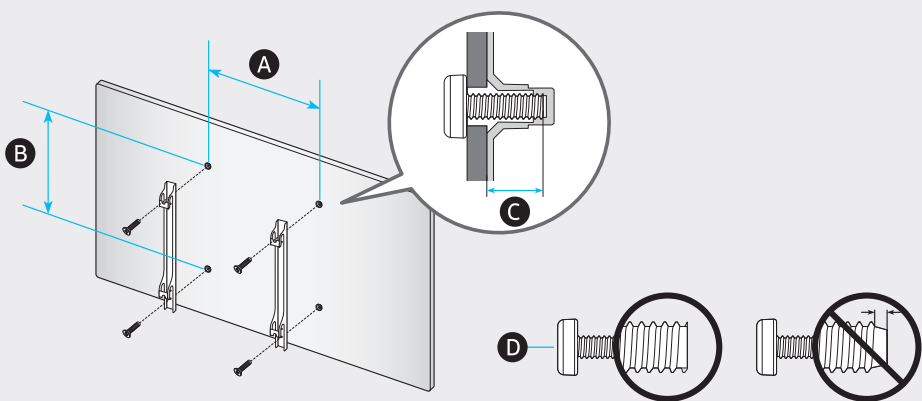

Posetite nas i uživajte u ekskluzivnom iskustvu pametne kupovine klikom na link:

<https://tehnoteka.rs/p/samsung-qled-televizor-qe65q80batxxh-akcija-cena/>

	A	B	C	D	E	F	G	H
55Q8*B 55QB8*	48.3 inches (1227.6 mm) (122.76 cm)	27.8 inches (706.7 mm) (70.67 cm)	2.2 inches (54.7 mm) (5.47 cm)	30.8 inches (783.4 mm) (78.34 cm)	10.1 inches (255.8 mm) (25.58 cm)	54.6 inches (138 cm)	39.5 lbs (17.9 kg)	46.3 lbs (21.0 kg)
65Q8*B 65QB8*	56.9 inches (1446.5 mm) (144.65 cm)	32.7 inches (829.8 mm) (82.98 cm)	2.2 inches (54.7 mm) (5.47 cm)	35.7 inches (905.7 mm) (90.57 cm)	11.4 inches (289.1 mm) (28.91 cm)	64.5 inches (163 cm)	53.1 lbs (24.1 kg)	61.3 lbs (27.8 kg)
75Q8*B	65.8 inches (1670.6 mm) (167.06 cm)	37.7 inches (958.7 mm) (95.87 cm)	2.2 inches (54.7 mm) (5.47 cm)	40.8 inches (1036.2 mm) (103.62 cm)	12.5 inches (316.8 mm) (31.68 cm)	74.5 inches (189 cm)	75.8 lbs (34.4 kg)	88.8 lbs (40.3 kg)
85Q8*B	74.5 inches (1892.8 mm) (189.28 cm)	42.6 inches (1083.2 mm) (108.32 cm)	2.2 inches (54.9 mm) (5.49 cm)	45.8 inches (1163.1 mm) (116.31 cm)	13.3 inches (338.8 mm) (33.88 cm)	84.5 inches (214 cm)	95.5 lbs (43.3 kg)	110.5 lbs (50.1 kg)

*: 0-9, A-Z

	VESA A x B (mm)	C (mm)	D x 4
55Q8*B 55QB8*	200 x 200	26-28	M8
65Q8*B 65QB8*	400 x 300		
75Q8*B	400 x 400		
85Q8*B	600 x 400	25-27	

*: 0-9, A-Z

SAMSUNG

QUICK SETUP GUIDE
GUIDE D'INSTALLATION RAPIDE
GUÍA RÁPIDA DE CONFIGURACIÓN
GUIA RÁPIDO DE INSTALAÇÃO
KURZANLEITUNG ZUR KONFIGURATION
GUIDA DI INSTALLAZIONE RAPIDA