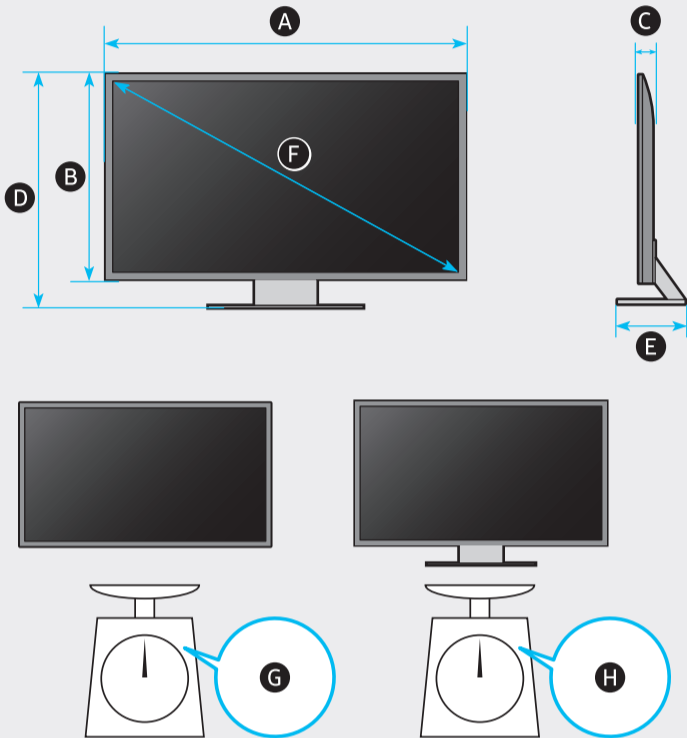

Posetite nas i uživajte u ekskluzivnom iskustvu pametne kupovine klikom na link:

<https://tehnoteka.rs/p/samsung-qled-televizor-qe55qn85batxxh-akcija-cena/>

7

8

	A	B	C	D	E	F	G	H
55QN8*B 55QNB8*	48.3 inches (1227.4 mm) (122.74 cm)	27.8 inches (705.6 mm) (70.56 cm)	1.1 inches (26.9 mm) (2.69 cm)	30.2 inches (767.9 mm) (76.79 cm)	10.0 inches (253.0 mm) (25.30 cm)	54.6 inches (138 cm)	37.9 lbs (17.2 kg)	44.5 lbs (20.2 kg)
65QN8*B 65QNB8*	56.9 inches (1446.3 mm) (144.63 cm)	32.6 inches (828.7 mm) (82.87 cm)	1.1 inches (26.9 mm) (2.69 cm)	35.1 inches (891.1 mm) (89.11 cm)	11.2 inches (285.7 mm) (28.57 cm)	64.5 inches (163 cm)	52.2 lbs (23.7 kg)	60.2 lbs (27.3 kg)
75QN8*B	65.7 inches (1670.0 mm) (167.00 cm)	37.7 inches (957.4 mm) (95.74 cm)	1.1 inches (27.7 mm) (2.77 cm)	40.1 inches (1019.8 mm) (101.98 cm)	12.3 inches (313.5 mm) (31.35 cm)	74.5 inches (189 cm)	75.0 lbs (34.0 kg)	88.0 lbs (39.9 kg)
85QN8*B	74.5 inches (1892.2 mm) (189.22 cm)	42.6 inches (1081.9 mm) (108.19 cm)	1.1 inches (27.2 mm) (2.72 cm)	45.1 inches (1144.8 mm) (114.48 cm)	12.9 inches (326.6 mm) (32.66 cm)	84.5 inches (214 cm)	94.1 lbs (42.7 kg)	108.7 lbs (49.3 kg)