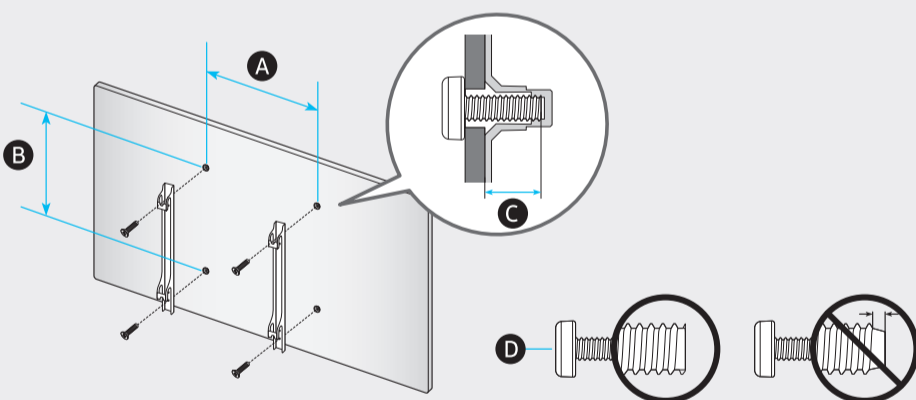

Posetite nas i uživajte u ekskluzivnom iskustvu pametne kupovine klikom na link:

<https://tehnoteka.rs/p/samsung-qled-televizor-qe55qn85batxxh-akcija-cena/>

7

8

	A	B	C	D	E	F	G	H
55QN8*B 55QNB8*	48.3 inches (1227.4 mm) (122.74 cm)	27.8 inches (705.6 mm) (70.56 cm)	1.1 inches (26.9 mm) (2.69 cm)	30.2 inches (767.9 mm) (76.79 cm)	10.0 inches (253.0 mm) (25.30 cm)	54.6 inches (138 cm)	37.9 lbs (17.2 kg)	44.5 lbs (20.2 kg)
65QN8*B 65QNB8*	56.9 inches (1446.3 mm) (144.63 cm)	32.6 inches (828.7 mm) (82.87 cm)	1.1 inches (26.9 mm) (2.69 cm)	35.1 inches (891.1 mm) (89.11 cm)	11.2 inches (285.7 mm) (28.57 cm)	64.5 inches (163 cm)	52.2 lbs (23.7 kg)	60.2 lbs (27.3 kg)
75QN8*B	65.7 inches (1670.0 mm) (167.00 cm)	37.7 inches (957.4 mm) (95.74 cm)	1.1 inches (27.7 mm) (2.77 cm)	40.1 inches (1019.8 mm) (101.98 cm)	12.3 inches (313.5 mm) (31.35 cm)	74.5 inches (189 cm)	75.0 lbs (34.0 kg)	88.0 lbs (39.9 kg)
85QN8*B	74.5 inches (1892.2 mm) (189.22 cm)	42.6 inches (1081.9 mm) (108.19 cm)	1.1 inches (27.2 mm) (2.72 cm)	45.1 inches (1144.8 mm) (114.48 cm)	12.9 inches (326.6 mm) (32.66 cm)	84.5 inches (214 cm)	94.1 lbs (42.7 kg)	108.7 lbs (49.3 kg)

\*: 0-9, A-Z

	VESA A x B (mm)	C (mm)	D x 4
55QN8*B 55QNB8*	200 x 200	11-13	M8
65QN8*B 65QNB8*	400 x 300		
75QN8*B	400 x 400		
85QN8*B	600 x 400		

\*: 0-9, A-Z

**SAMSUNG**

QUICK SETUP GUIDE  
GUIDE D'INSTALLATION RAPIDE  
GUÍA RÁPIDA DE CONFIGURACIÓN  
GUIA RÁPIDO DE INSTALAÇÃO  
KURZANLEITUNG ZUR KONFIGURATION  
GUIDA DI INSTALLAZIONE RAPIDA