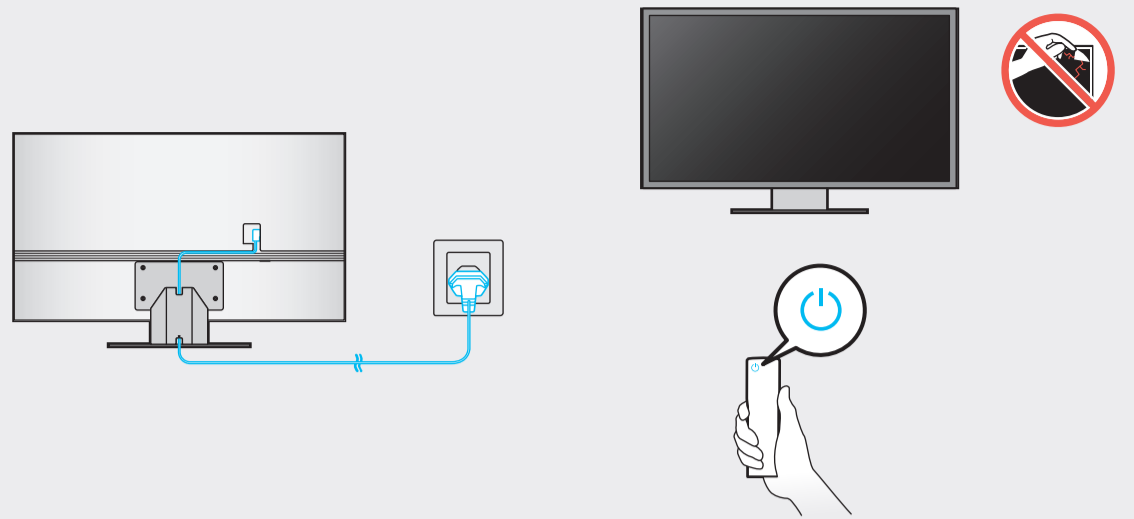

8

	A	B	C	D	E	F	G	H
55QN8*B 55QNB8*	48.3 inches (1227.4 mm) (122.74 cm)	27.8 inches (705.6 mm) (70.56 cm)	1.1 inches (26.9 mm) (2.69 cm)	30.2 inches (767.9 mm) (76.79 cm)	10.0 inches (253.0 mm) (25.30 cm)	54.6 inches (138 cm)	37.9 lbs (17.2 kg)	44.5 lbs (20.2 kg)
65QN8*B 65QNB8*	56.9 inches (1446.3 mm) (144.63 cm)	32.6 inches (828.7 mm) (82.87 cm)	1.1 inches (26.9 mm) (2.69 cm)	35.1 inches (891.1 mm) (89.11 cm)	11.2 inches (285.7 mm) (28.57 cm)	64.5 inches (163 cm)	52.2 lbs (23.7 kg)	60.2 lbs (27.3 kg)
75QN8*B	65.7 inches (1670.0 mm) (167.00 cm)	37.7 inches (957.4 mm) (95.74 cm)	1.1 inches (27.7 mm) (2.77 cm)	40.1 inches (1019.8 mm) (101.98 cm)	12.3 inches (313.5 mm) (31.35 cm)	74.5 inches (189 cm)	75.0 lbs (34.0 kg)	88.0 lbs (39.9 kg)
85QN8*B	74.5 inches (1892.2 mm) (189.22 cm)	42.6 inches (1081.9 mm) (108.19 cm)	1.1 inches (27.2 mm) (2.72 cm)	45.1 inches (1144.8 mm) (114.48 cm)	12.9 inches (326.6 mm) (32.66 cm)	84.5 inches (214 cm)	94.1 lbs (42.7 kg)	108.7 lbs (49.3 kg)

*: 0-9, A-Z