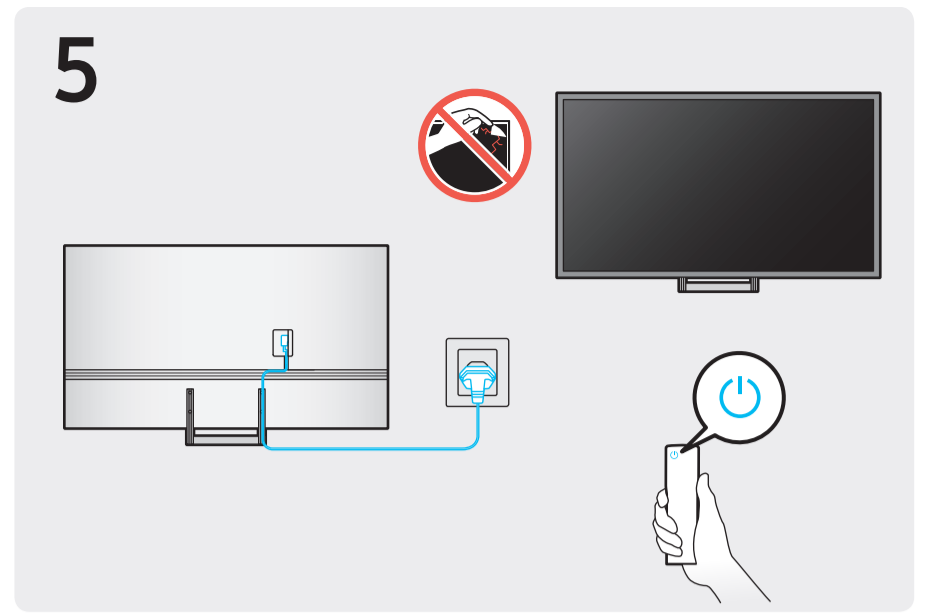

A	B	C	D	E	F	G	H
55BU85** 55UB85**	48.5 inches (1232.9 mm)	27.9 inches (709.2 mm)	1.0 inches (25.7 mm)	30.5 inches (774.1 mm)	9.8 inches (249.1 mm)	54.6 inches (138 cm)	34.2 lbs (15.5 kg)	35.7 lbs (16.2 kg)
65BU85** 65UB85**	57.2 inches (1451.7 mm)	32.7 inches (832.3 mm)	1.0 inches (25.7 mm)	35.3 inches (897.5 mm)	11.4 inches (290.2 mm)	64.5 inches (163 cm)	46.1 lbs (20.9 kg)	47.8 lbs (21.7 kg)
55Q6*B	48.5 inches (1232.1 mm)	27.9 inches (708.3 mm)	1.0 inches (25.7 mm)	30.5 inches (773.8 mm)	9.8 inches (249.1 mm)	54.6 inches (138 cm)	34.2 lbs (15.5 kg)	35.9 lbs (16.3 kg)
60Q6*B	53.3 inches (1353.0 mm)	30.6 inches (776.3 mm)	1.0 inches (25.7 mm)	33.2 inches (842.1 mm)	11.4 inches (290.2 mm)	60.1 inches (152 cm)	41.0 lbs (18.6 kg)	43.0 lbs (19.5 kg)
65Q6*B	57.1 inches (1450.9 mm)	32.7 inches (831.4 mm)	1.0 inches (25.7 mm)	35.3 inches (897.1 mm)	11.4 inches (290.2 mm)	64.5 inches (163 cm)	46.1 lbs (20.9 kg)	48.1 lbs (21.8 kg)
70Q6*B	61.4 inches (1559.7 mm)	35.5 inches (902.1 mm)	1.0 inches (26.6 mm)	38.1 inches (968.7 mm)	13.3 inches (338.9 mm)	69.5 inches (176 cm)	62.8 lbs (28.5 kg)	65.7 lbs (29.8 kg)
55Q70B	48.5 inches (1232.9 mm)	27.9 inches (708.7 mm)	1.0 inches (25.7 mm)	30.5 inches (774.1 mm)	9.8 inches (249.1 mm)	54.6 inches (138 cm)	35.5 lbs (16.1 kg)	37.3 lbs (16.9 kg)
65Q70B	57.2 inches (1451.7 mm)	32.7 inches (831.8 mm)	1.0 inches (25.7 mm)	35.3 inches (897.5 mm)	11.4 inches (290.2 mm)	64.5 inches (163 cm)	47.2 lbs (21.4 kg)	49.2 lbs (22.3 kg)
55Q7*B	48.5 inches (1232.9 mm)	27.9 inches (708.7 mm)	1.0 inches (25.7 mm)	30.5 inches (774.1 mm)	9.8 inches (249.1 mm)	54.6 inches (138 cm)	35.5 lbs (16.1 kg)	37.0 lbs (16.8 kg)
65Q7*B	57.2 inches (1451.7 mm)	32.7 inches (831.8 mm)	1.0 inches (25.7 mm)	35.3 inches (897.5 mm)	11.4 inches (290.2 mm)	64.5 inches (163 cm)	47.2 lbs (21.4 kg)	48.9 lbs (22.2 kg)
75Q7*B	66.0 inches (1677.5 mm)	37.8 inches (960.2 mm)	1.0 inches (26.6 mm)	40.4 inches (1026.9 mm)	13.3 inches (338.9 mm)	74.5 inches (189 cm)	73.6 lbs (33.4 kg)	76.1 lbs (34.5 kg)

*: 0-9, A-Z