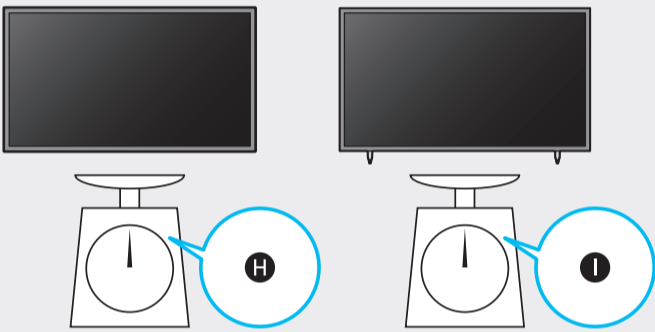

6

	A	B	C	D	E	F	G	H	I
55LS03B 55LSB03	48.7 inches (1237.9 mm) (123.79 cm)	27.9 inches (708.8 mm) (70.88 cm)	1.0 inches (24.9 mm) (2.49 cm)	29.3 inches (743.4 mm) (74.34 cm)	30.3 inches (768.4 mm) (76.84 cm)	9.0 inches (227.8 mm) (22.78 cm)	54.6 inches (138 cm)	37.3 lbs (16.9 kg)	38.1 lbs (17.3 kg)
65LS03B 65LSB03	57.4 inches (1456.8 mm) (145.68 cm)	32.8 inches (831.9 mm) (83.19 cm)	1.0 inches (24.9 mm) (2.49 cm)	34.2 inches (868.9 mm) (86.89 cm)	35.2 inches (893.9 mm) (89.39 cm)	10.3 inches (260.9 mm) (26.09 cm)	64.5 inches (163 cm)	49.4 lbs (22.4 kg)	50.3 lbs (22.8 kg)