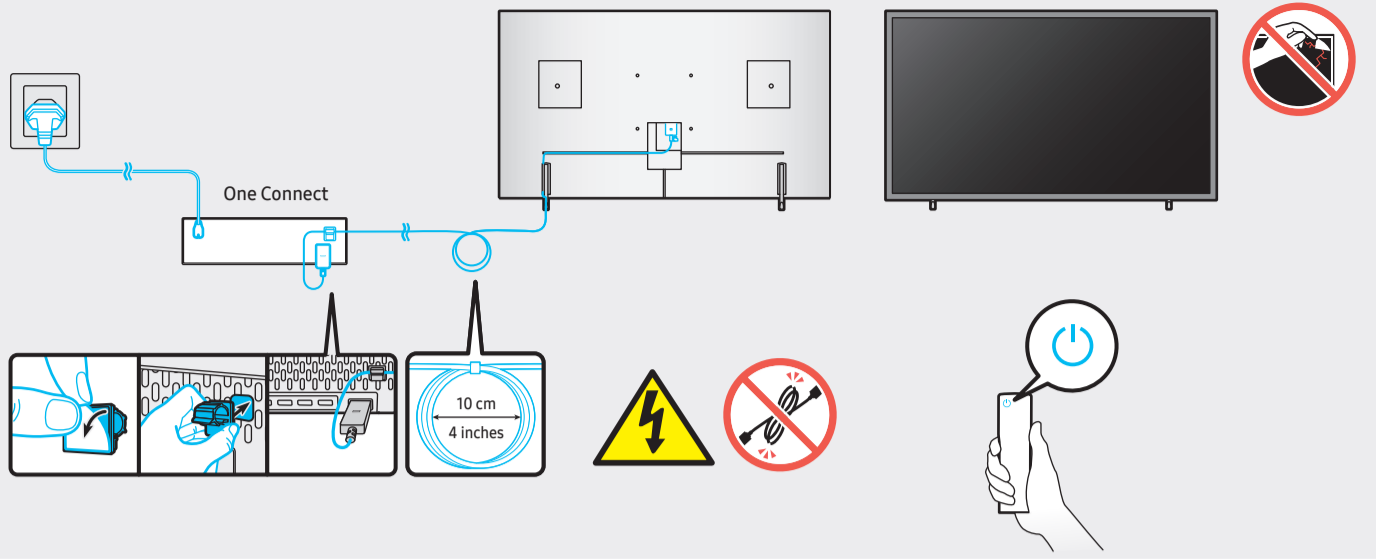

6

	A	B	C	D	E	F	G	H	I
55LS03B 55LSB03	48.7 inches (1237.9 mm) (123.79 cm)	27.9 inches (708.8 mm) (70.88 cm)	1.0 inches (24.9 mm) (2.49 cm)	29.3 inches (743.4 mm) (74.34 cm)	30.3 inches (768.4 mm) (76.84 cm)	9.0 inches (227.8 mm) (22.78 cm)	54.6 inches (138 cm)	37.3 lbs (16.9 kg)	38.1 lbs (17.3 kg)
65LS03B 65LSB03	57.4 inches (1456.8 mm) (145.68 cm)	32.8 inches (831.9 mm) (83.19 cm)	1.0 inches (24.9 mm) (2.49 cm)	34.2 inches (868.9 mm) (86.89 cm)	35.2 inches (893.9 mm) (89.39 cm)	10.3 inches (260.9 mm) (26.09 cm)	64.5 inches (163 cm)	49.4 lbs (22.4 kg)	50.3 lbs (22.8 kg)